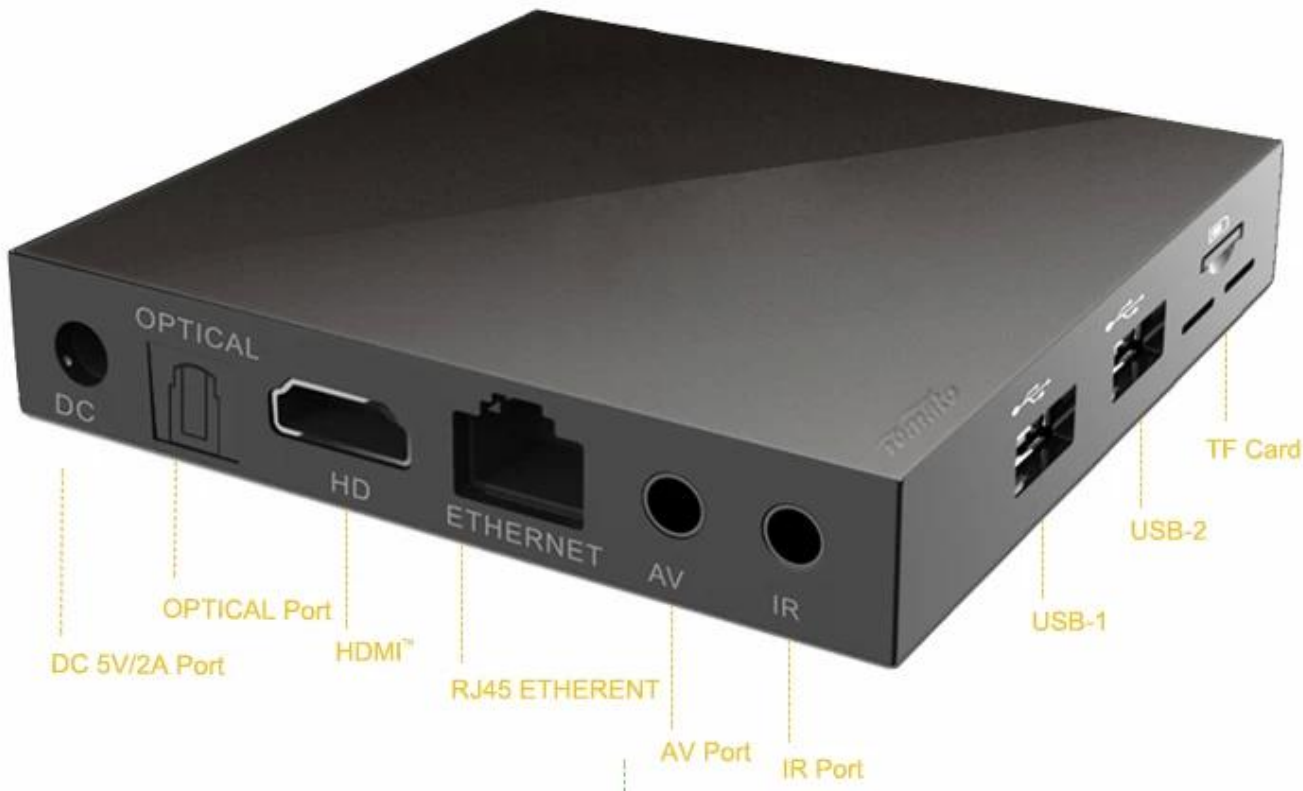

- Small size:90*90*20mm
- Save on transport costs
- Save space
- Easy to carry.