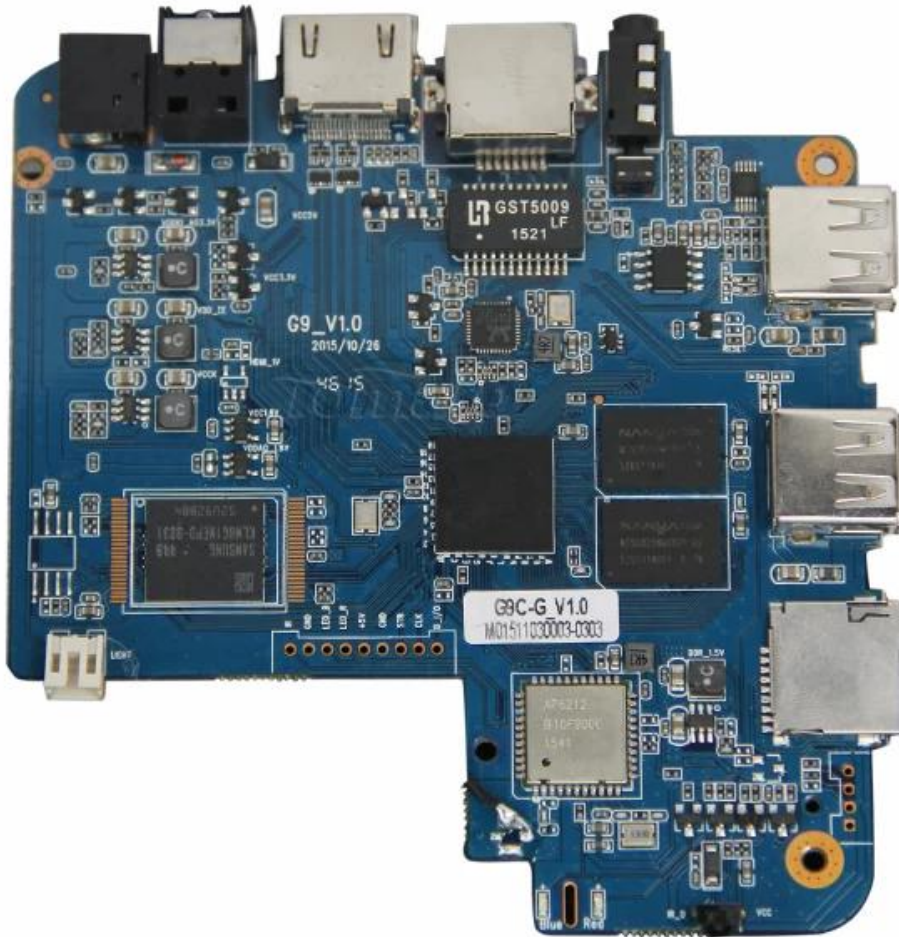

2016 Android TV Streaming Media Player TV Box Amlogic S905 Quad Core Box G9C

Amlogic S905 Quad Core WiFi Device Smart Box
Watch TV Channels Through Wifi or Internet

Hardware Specifications	
Model No.	G9C Streaming Media Player
CPU	Amlogic S905 Quad Core ARM Cortex™ -A53 CPU up to 2.0 GHz (DVFS)
GPU	Penta-Core Mali-450 Up to 750Mhz+
FLASH	8GB EMMC
SDRAM	1GB DDR3
Power Supply Specifications	
Power Supply	DC 5V/2A
Power Indicator (LED)	Power ON:blue; Standby:Red
Main Features	
OS	Android™ 5.1 Lollipop
3D	3D-HD 1080Px2
Support Decoder Format	HD MPEG1/2/4, H.264/H.265, HD AVC/VC-1, RM/RMVB, Xvid/DivX3/4/5/6, RealVideo8/9/10, HEVC MP-10
Support Media Format	Avi/Rm/Rmvp/Ts/Vob/Mkv/Mov/ISO/Wmv/Asf/Flv/Dat/Mpg/Mpeg/MP4
Support Music Format	MP3/WMA/AAC/WAV/OGG/AC3/DDP/TrueHD/DTS/DTS/HD/FLAC/APE
Support Photo Format	HD JPEG/BMP/GIF/PNG/TIFF
USB Host	2 High Speed USB 2.0, Support U DISK And USB HDD
Card Reader	SD™/SDHC/MMC Cards
HDD File System	FAT16/FAT32/NTFS
Support Subtitle	SRT/SMI/SUB/SSA/IDX+USB
High Definition Video Output	Support All Standard SD/HD/4K2K Ultra HD Decoding And Output
OSD type of languages	English/French/German/Spanish/Italian etc Multilateral Languages
LAN	Ethernet:1000M, Standard RJ-45 (optional IEEE 802.3 10/100/1000 Gigabit)
Wireless	Support IEEE802.11 b/g/n Bluetooth™ 4.1EDR
Mouse/Keyboard	Support Mouse And Keyboard Via USB; Support 2.4GHz Wireless Mouse And Keyboard Via 2.4GHz USB Dongle
HDMI™	HDMI™ 2.0 (CEC and HDCP 2.2), 4K*2K @60 fps
AV	Support
Optical	Support
3G	Support
SPDIF/IEC958	Optical
IPTV And OTT	Support Many Kinds of IPTV And OTT Programmes
Software Specifications	

What's in the box?

- 1 *Amlogic S905 Quad Core Box
- 1 * HDMI Cable
- 1 * Remote Control
- 1 * Power Adapter
- 1 * User Manual

Picture Show

Indicator Light Port

Micro SD Card

USB

USB

AV Port

RJ 45 ETHERNET

HDMI™

Optical Port

Power Port

S905

64-Bit
Quad Core
Cortex A53

4K

H.265
@60fps