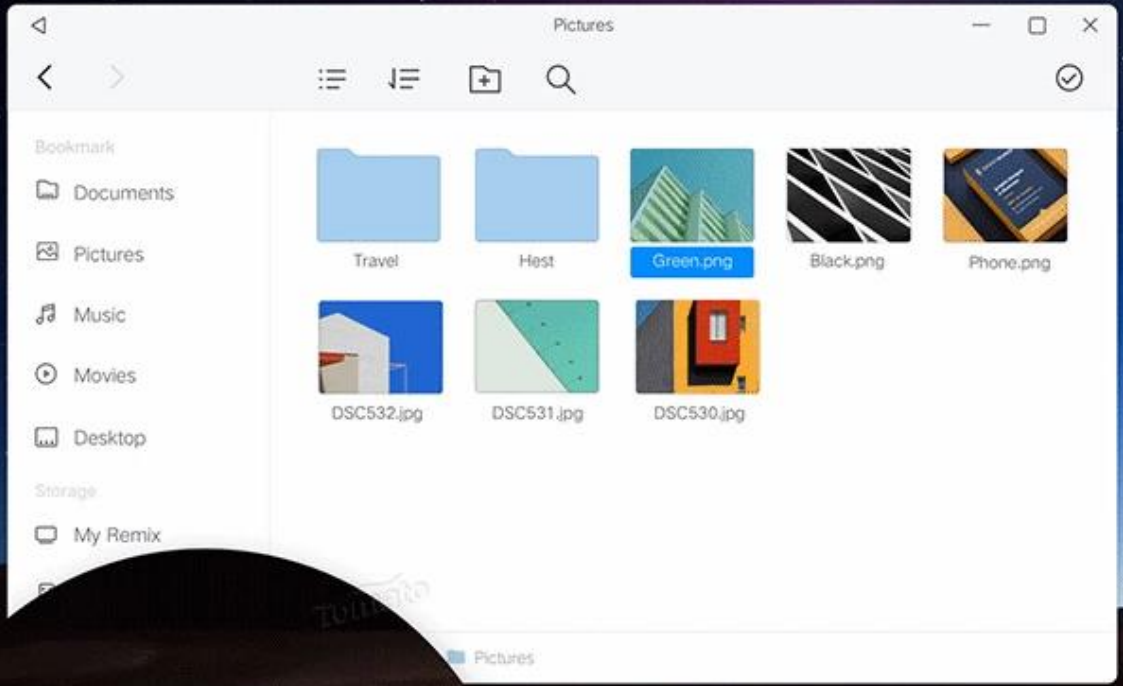

What's in the box?

- 1 *Android TV Box
- 1 * HDMI Cable
- 1 * Remote Control
- 1 * Power Adapter
- 1 * User Manual

Picture Show

Discover the ultimate entertainment experience with our 2G+32G Amlogic S905 TV Box. Dive into

the features and benefits that make this device a must-have for streaming media enthusiasts, tech-savvy users, and anyone seeking versatile entertainment options.

Enhanced Entertainment Features Our 2G+32G Amlogic S905 TV Box offers enhanced entertainment features, including Remix OS support, Google Internet TV capabilities, Quad Core performance, and X98(Remix) compatibility. Explore a world of seamless streaming, customizable options, and user-friendly navigation.