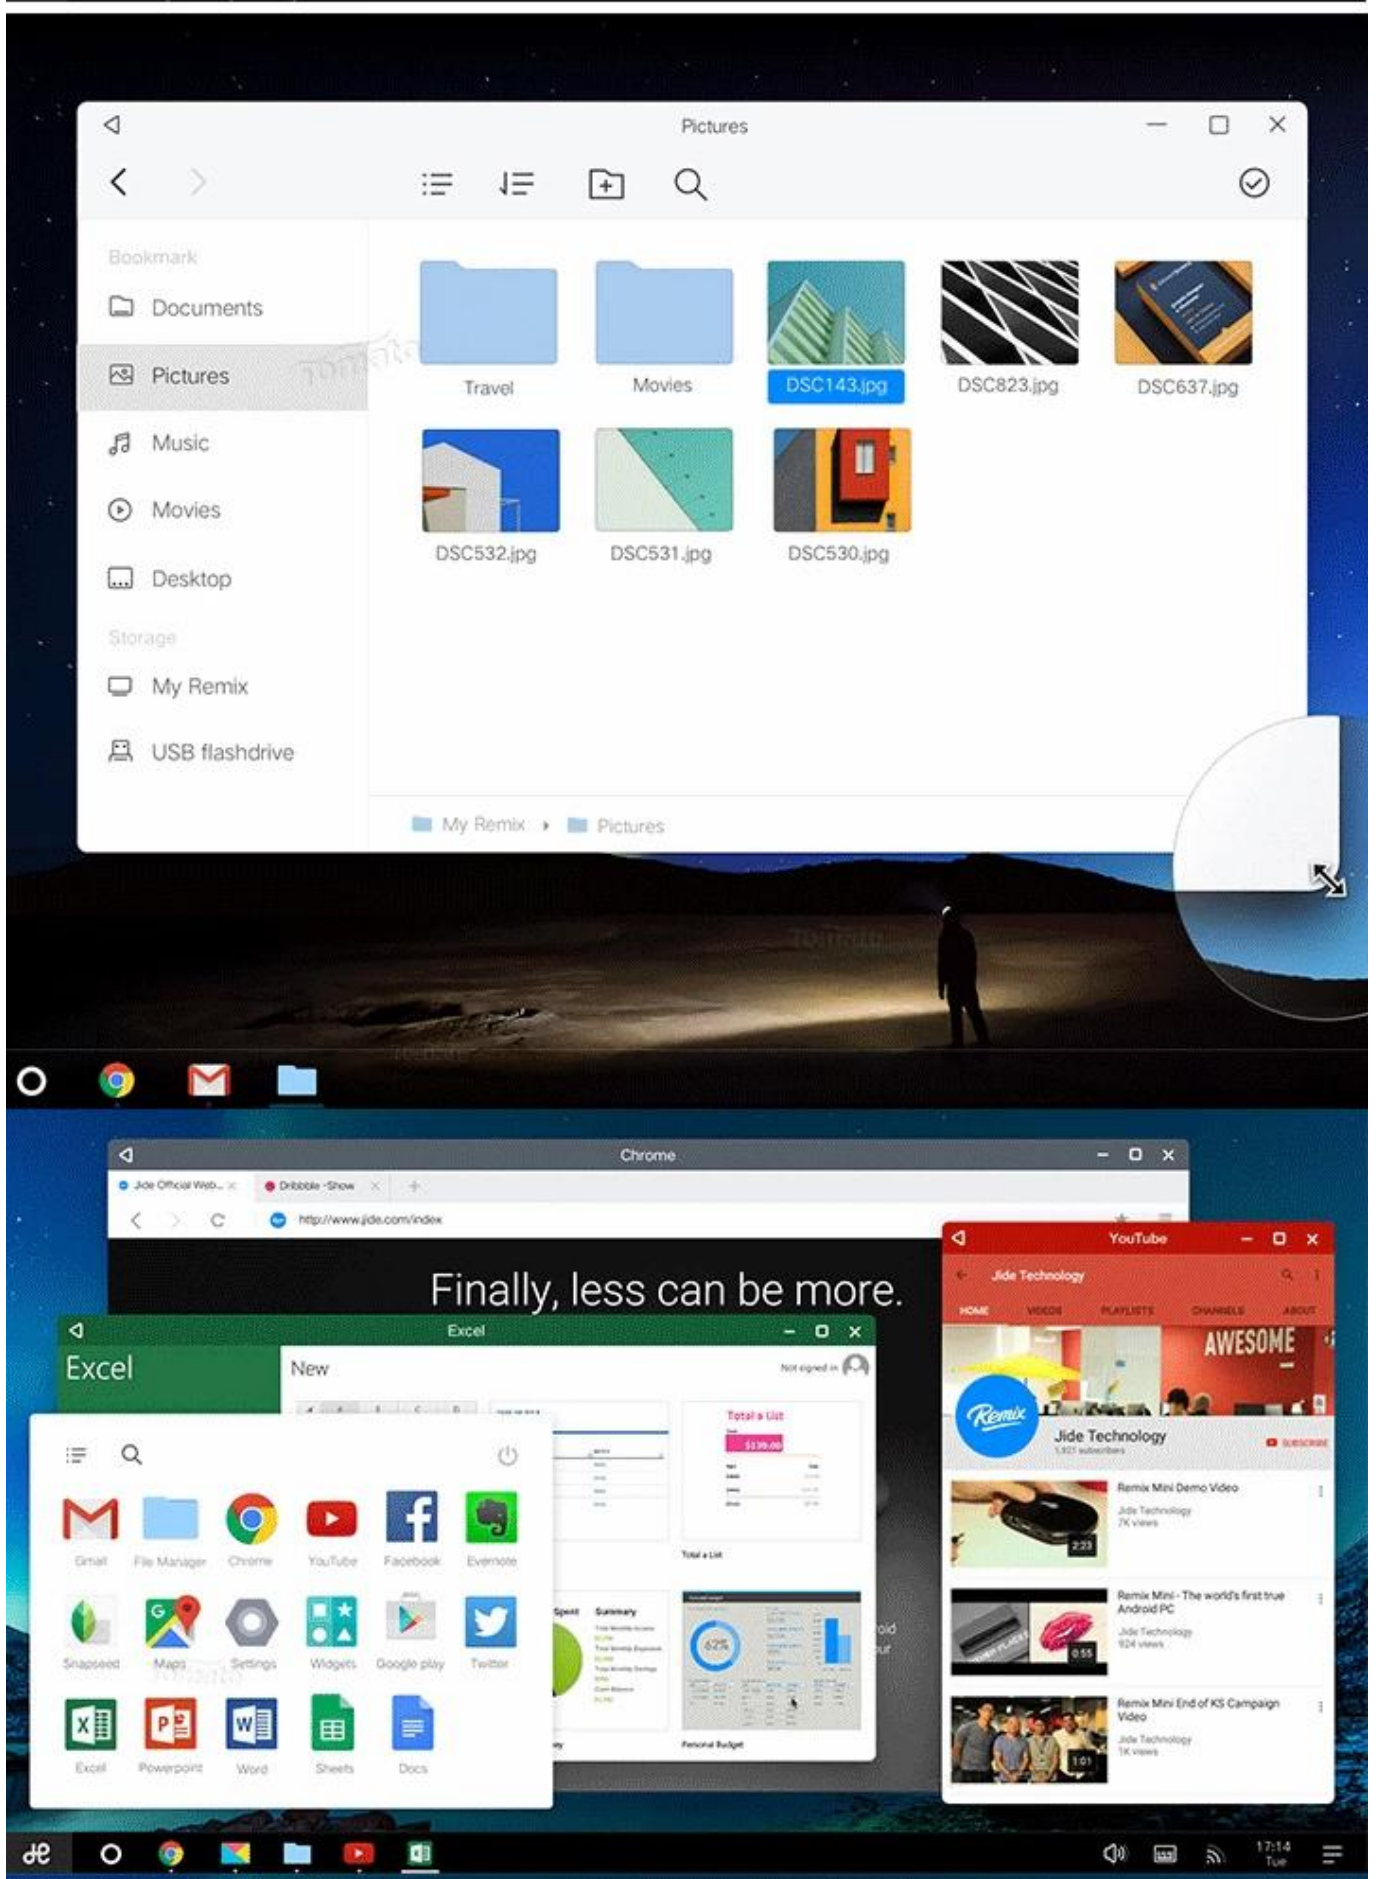

What's in the box?

- 1 *Android TV Box
- 1 * HDMI Cable
- 1 * Remote Control
- 1 * Power Adapter
- 1 * User Manual

Picture Show

Discover the ultimate entertainment experience with our 2G+32G Amlogic S905 TV Box. Dive into