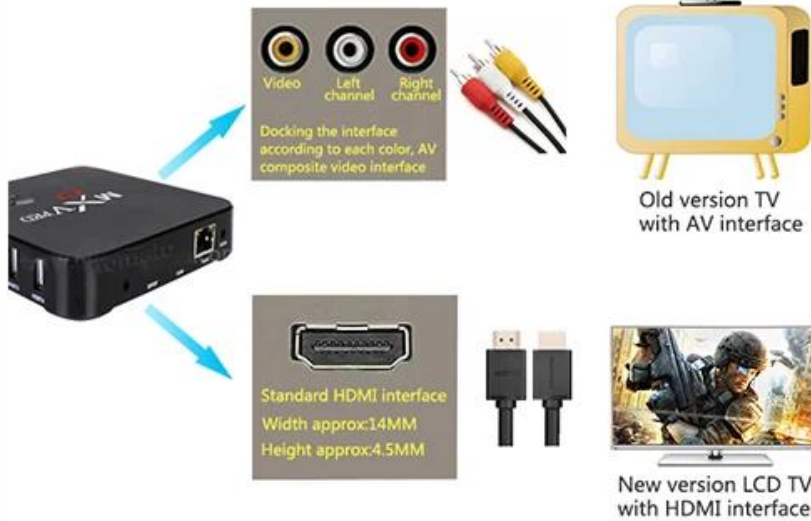

More convenient Wifi & BT Settings.

Comprehensive improvement of system stability.

HD Voice

Bandwidth saving Lifting speed

H.265 hardware decoding can save 50% bandwidth resources;
Let you watch the 4K movie smoothly

Only two steps, Easy operation

Step 1: Connect to the TV

Step 2: Connect to the Internet

Discover the enhanced entertainment capabilities of our Android 5.1 Amlogic S905 Quad Core Full HD Media Player. Dive into the features and benefits that make this device a top choice for streaming media, media playback, and versatile entertainment options.

Enhanced Entertainment Features Our Android 5.1 Amlogic S905 Quad Core Full HD Media Player offers enhanced entertainment features, including 1080p resolution, Kodi16.0 compatibility, and seamless streaming capabilities. Experience high-quality media playback and a user-friendly interface for an immersive entertainment experience.