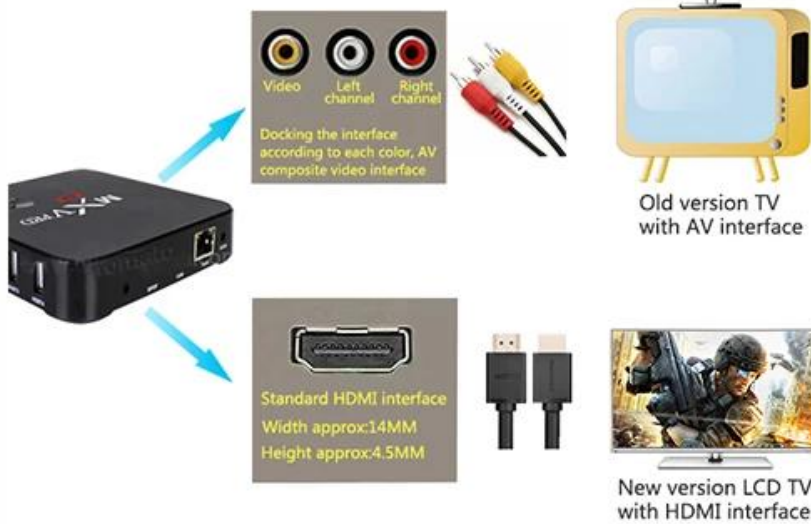

## Breathtaking Visual Power

4K 1080i/p resolution is 4 times of full HD, so every detail of the screen is lucidity.

## Only two steps, Easy operation

Step 1: Connect to the TV

Step 2: Connect to the Internet

Our Amlogic S905 Quad Core TV Box combines powerful performance and advanced features to redefine your entertainment experience. Explore the features and benefits that make this device a must-have for media enthusiasts and tech-savvy users alike.