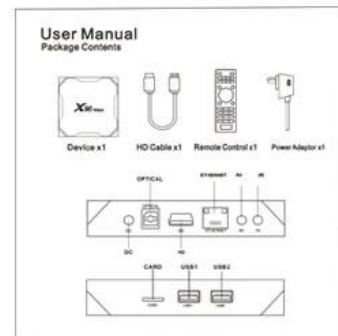

X96Max Smart Box

Elevate your entertainment with our [Android TV Box](#) featuring Android 8.1. Immerse yourself in seamless streaming, gaming, and more. This TV box combines cutting-edge technology with user-friendly features, offering a dynamic and immersive viewing experience. Transform your TV into a smart hub and enjoy the convenience of Android 8.1. Upgrade your entertainment setup now and redefine your TV experience with our Android TV Box.