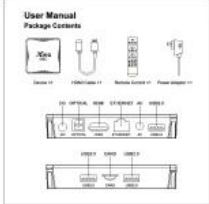

# Package Contents

Device

IR Remote Control  
(Battery not Included)

Power Supply

HDMI Cable

User Manual