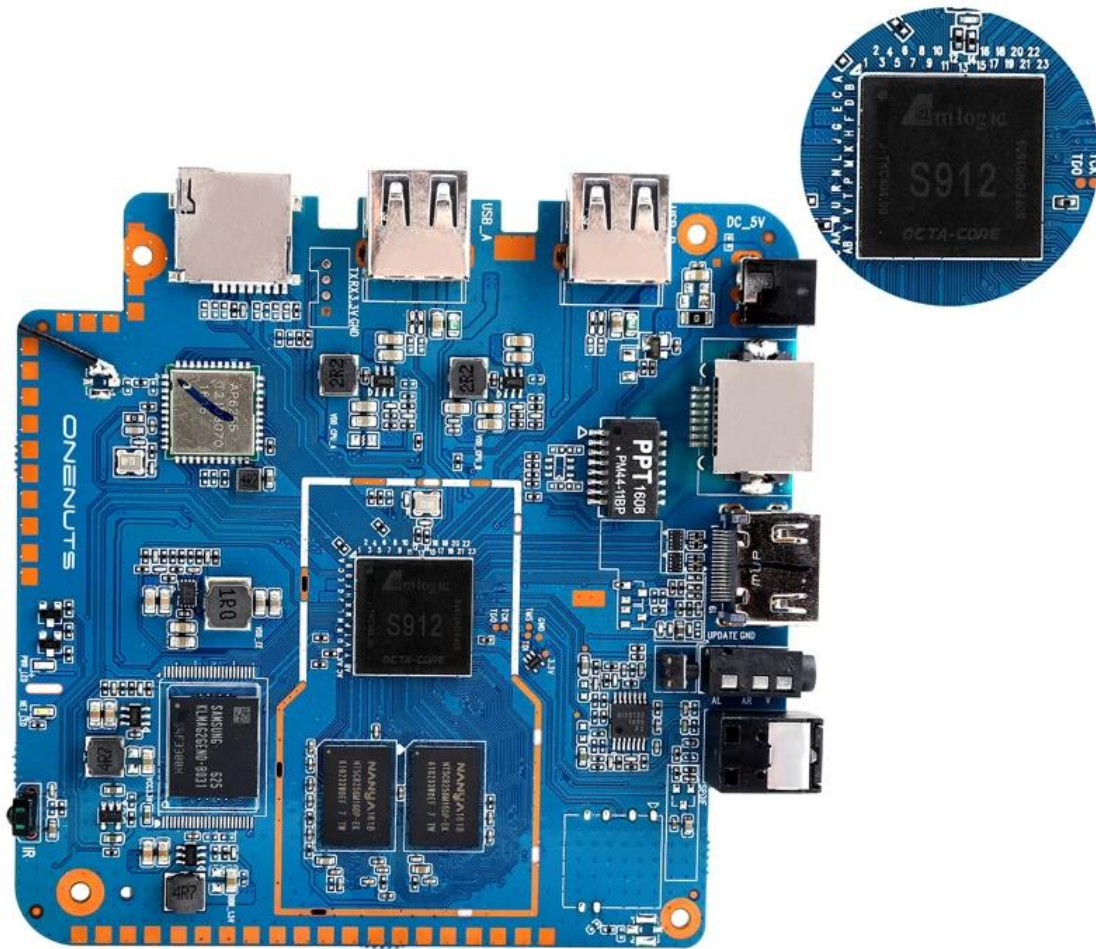

## Motherboard Show

Welcome to the world of our 2 in 1 Full HD 1080P Streaming Media Player and Internet Android IPTV TV Box. In this detailed guide, we'll explore the features, benefits, and functionalities that make our device a standout choice for your home entertainment needs.