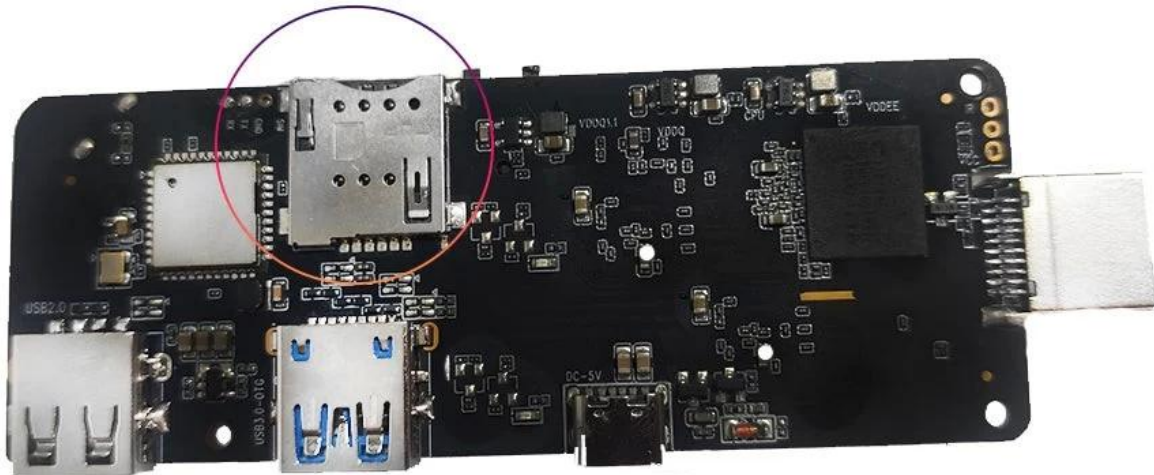

SIM card slot

Revolutionize your entertainment experience with our [4G LTE Android OTT Set-Top Box](#). This cutting-edge device combines the power of Android TV with lightning-fast 4G LTE connectivity, allowing you to stream your favorite content seamlessly, no matter where you are.