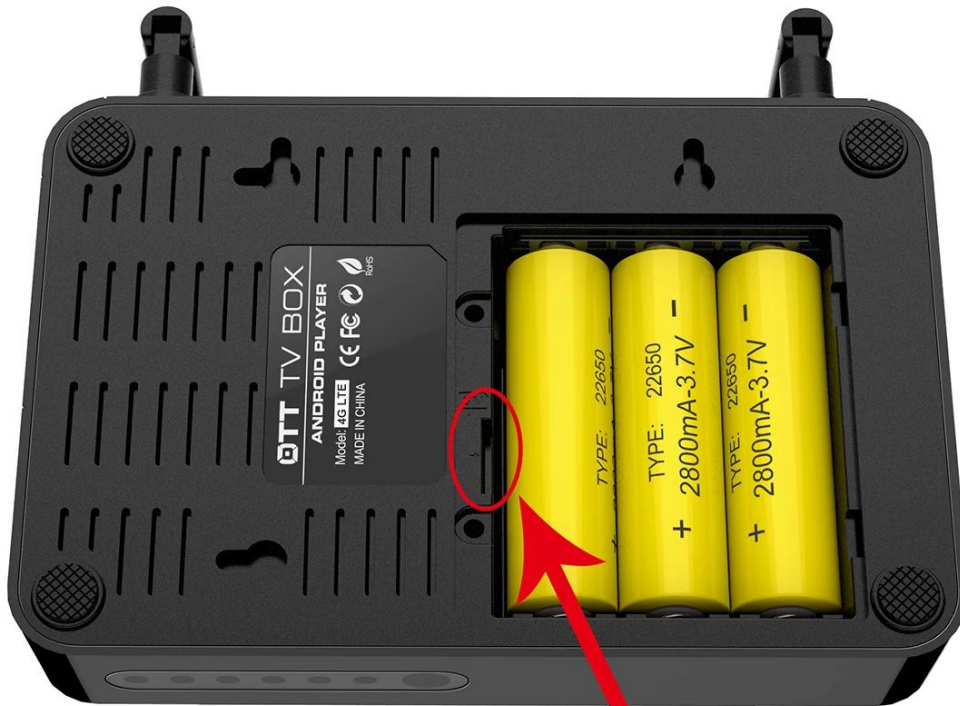

4G LTE Android TV Box

Specifications

Model No.	4G LTE Android TV Box
CPU	Amlogic S905X Quad core ARM Cortex-A53 CPU 2GHz(DVFS)
GPU	Penta-Core Mali-450 Up to 750Mhz+
SDRAM	1GB/2GB
Flash	8GB/16G/32G-eMMC (Optional)
WiFi	WiFi (802.11b/g/n) 2.4G/5G
Bluetooth	BT4.0
LAN Ethernet	Ethernet:100M, Standard RJ-45
Android OS	Android6.0/7.0
Transport protocols	DLNA, Airplay

4G LTE

4G LTE

4G LTE

4G LTE

4G LTE

4G^{LTE}

Sim Slot

OTT TV BOX

4K HDR **HDMI 2.0**
HDCP 2.2

CEC Internal Zigbee(optional)
Internal Rrecharge Lithium

4G^{LTE}

Android 6.0/7.0

Elevate your home entertainment experience with our 4G LTE Android TV Box, designed to deliver exceptional performance and connectivity. Here's why it stands out: