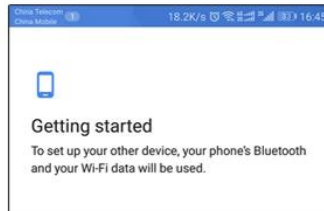

3. Getting started