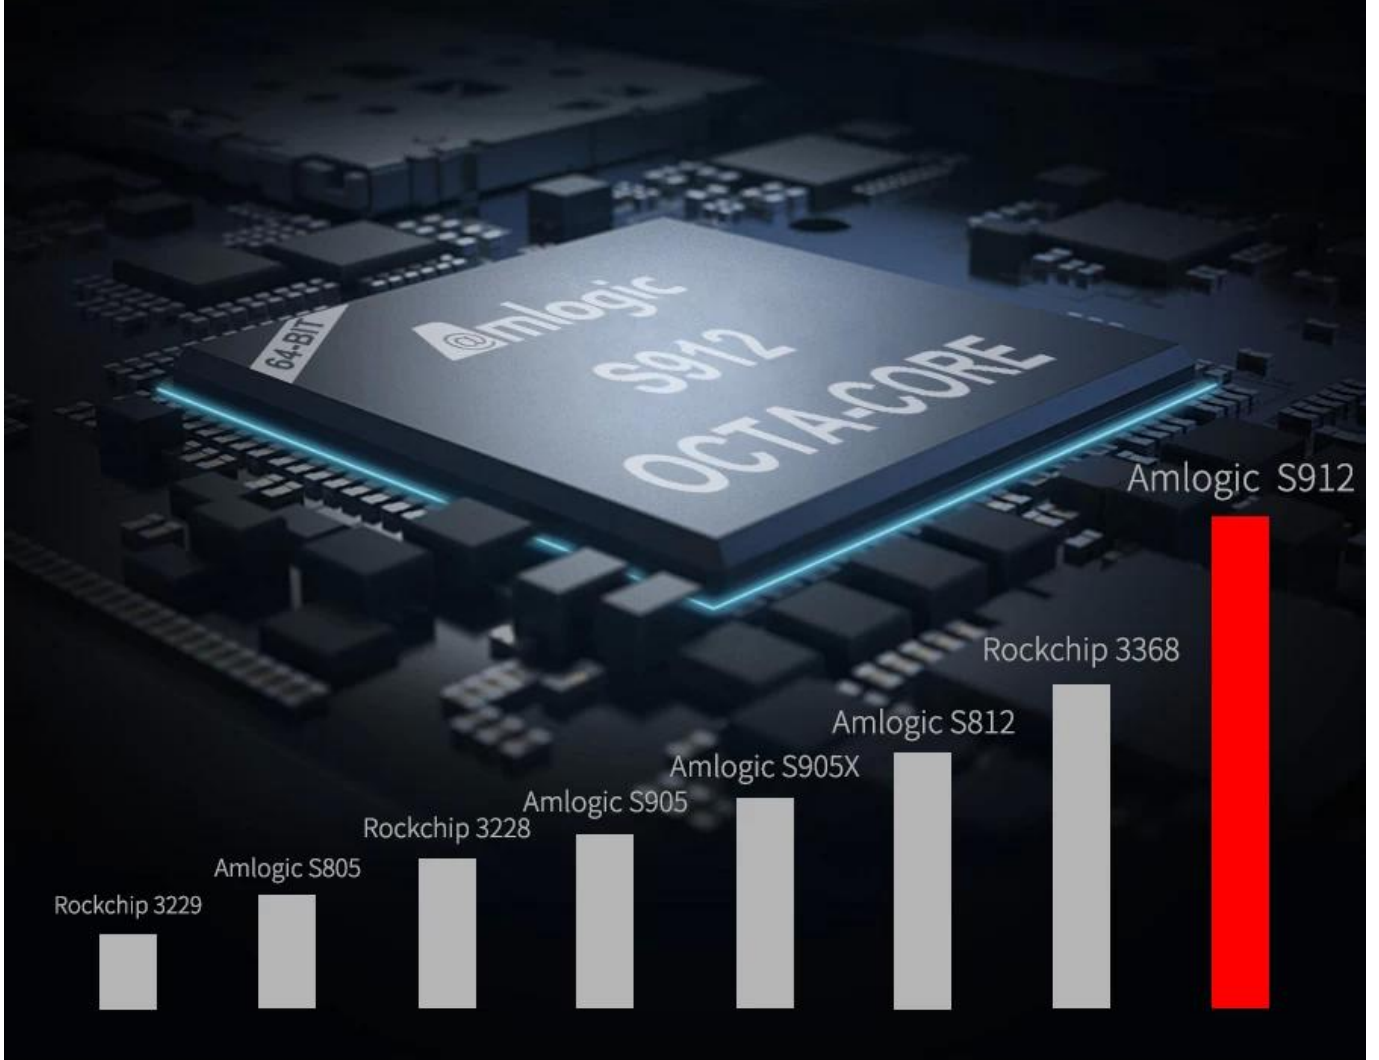

NETFLIX HD

MAG25X Stalker

StbEmu applications can be compatible with most MAG25X stalker protocols

Amlogic S912 With the most High-End chipset !

3GB
RAM

+

16/32GB
eMMC

4K