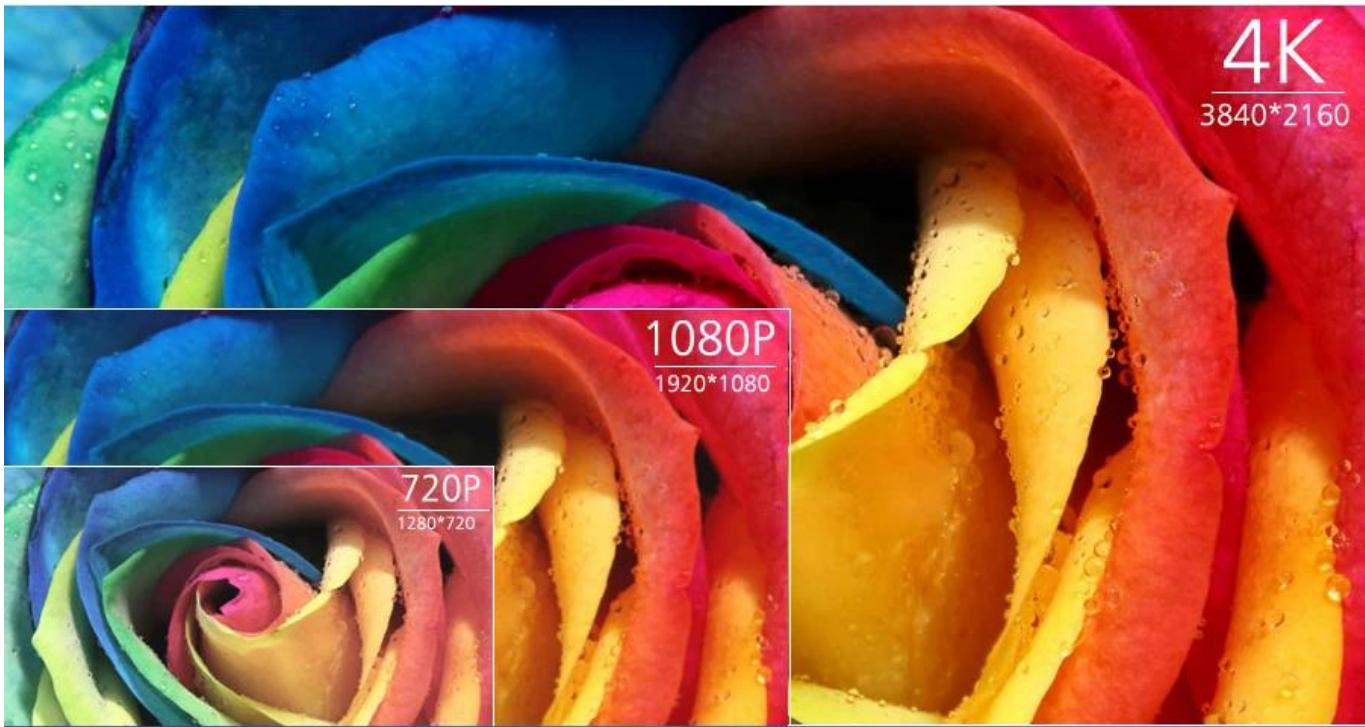

4K

3840*2160

1080P

1920*1080

720P

1280*720

EVERYTHING POPS WITH HDR

Now it is time to have HDR on your TV with more realistic image, better contrast, brighter and more colorful than before.

ORDINARY

HDR