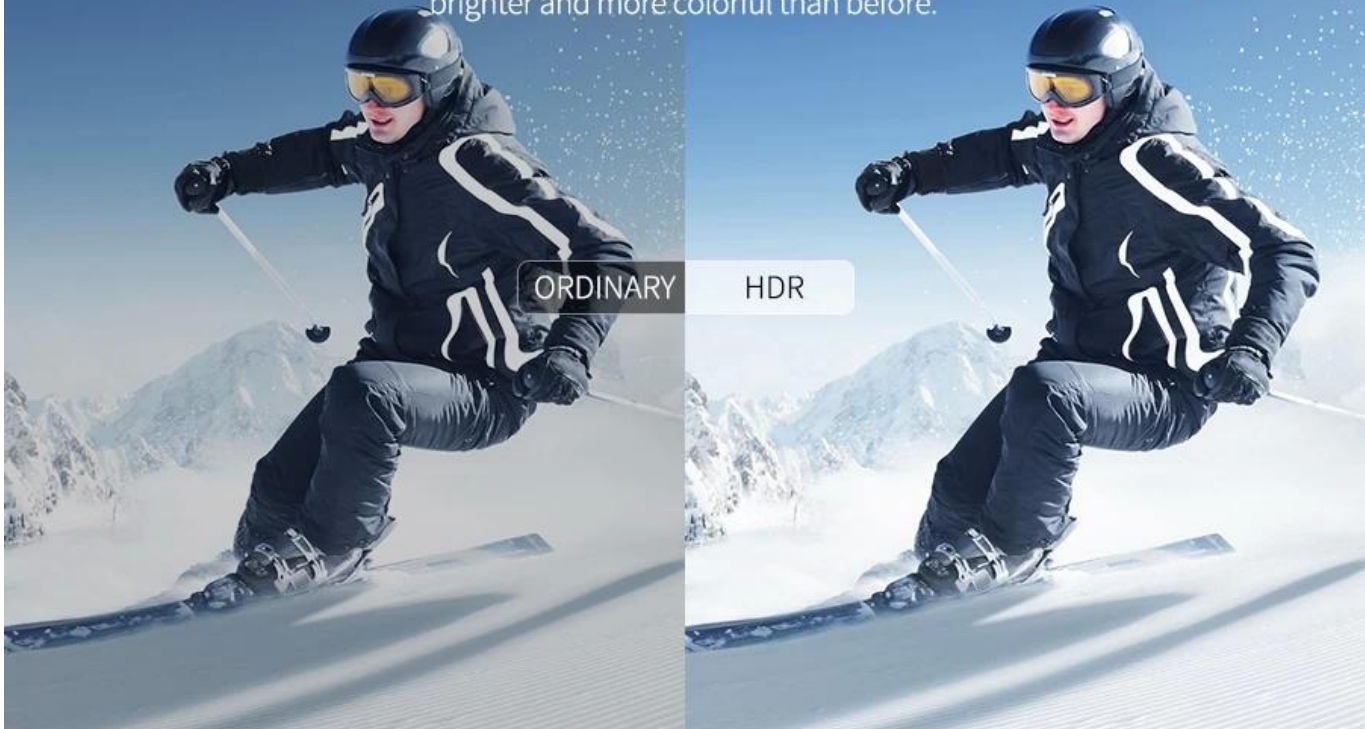

EVERYTHING POPS WITH HDR

Now it is time to have HDR on your TV with more realistic image, better contrast, brighter and more colorful than before.