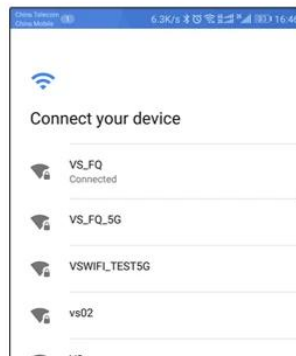

3. Getting started

4..Choose your device and connect your device

5.Input "Verify code" on phone or Tablet PC.

6. Conect your device

7. Connect your device

8. Choose an account

9. copying your Google Account and data

10. Install the app

11. Almost done

Android TV Remote Control

1. Download and install "Android TV Remote Control" app from play store on android phone or tablet PC

2. Find and click device "Andorid TV Box"