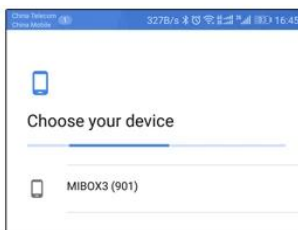

4..Choose your device and connect your device