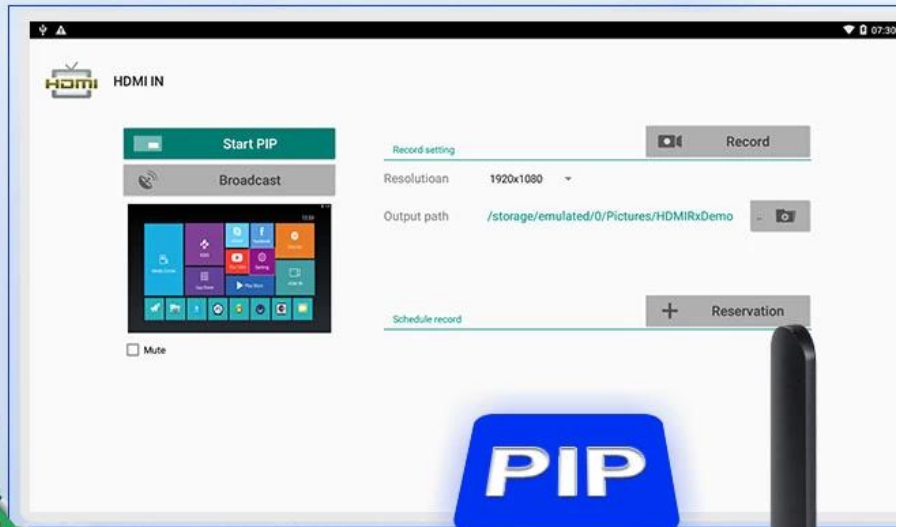

## ENHANCED COLOR

Provide a better color level, so that the viewer presents a greater degree of reality

The general color display, not bright and true, it is because the color gamut is not enough

# Selecting a Sub Display in PIP Mode

Select APP "Setting" 01

Select "Start PIP" 02

Multiple windows display content 03

Copy and burn what you want

4.0  
Bluetooth

Bluetooth 4.0 makes it easy to connect your keyboard, mouse, game console, and more