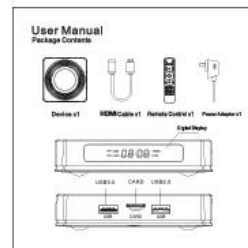

# Various Interfaces

Various interfaces such as HDMI, LAN, USB, etc. which bring you a smart and colorful enjoyment.

## Package Contents

Power Supply\*1

HD data cable\*1

User Manual\*1

Remote Control\*1

Our 4K Smart Android TV Box with Amlogic S905X4 and Android 11 is designed to transform your living room into an entertainment hub. Here's why it's the ultimate choice for your home: