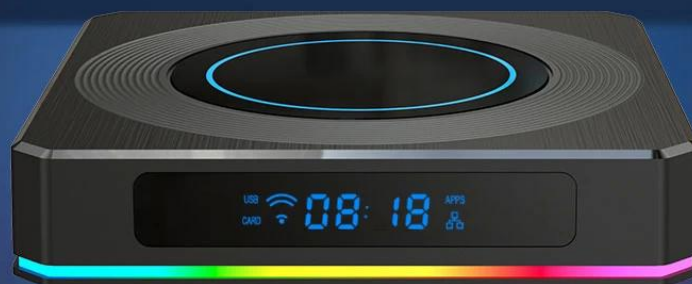

Ultra high quality

Ultra-high-definition 4K resolution with a new generation of HDR image quality engine. Rich details display to let you see the world more clearly. 8K video decoding engine supported, which bring you more exciting content.

SDR

4K