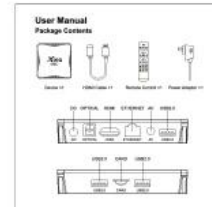

User Manual