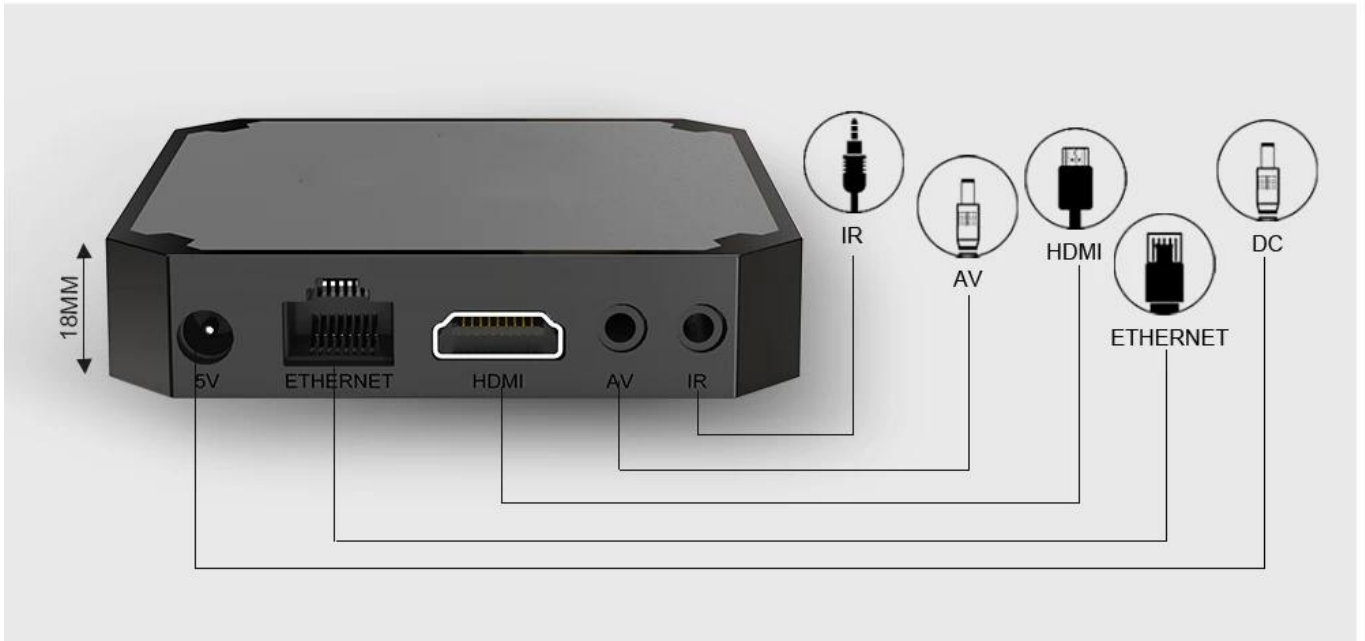

Package Contents

Power Adapter*1

HDMI Cable*1

Remote Control*1

User Manual*1

IR cable*1 (optional)

Wall mount*1 (optional)

In the era of digital streaming and online entertainment, having a reliable and high-performance TV box is essential for accessing your favorite content with ease. Our Amlogic S905W4 SOC 5G Dual Band WiFi Internet TV Box is designed to meet the demands of today's entertainment enthusiasts, offering unparalleled connectivity, advanced features, and exceptional performance.