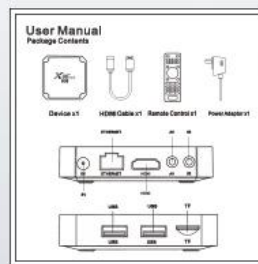

Package Contents

Power Adapter*1

HDMI Cable*1

Remote Control*1

User Manual*1

IR cable*1 (optional)

Wall mount*1 (optional)

In the era of digital streaming and online entertainment, having a reliable and high-performance TV box is essential for accessing your favorite content with ease. Our Amlogic S905W4 SOC 5G Dual Band WiFi Internet TV Box is designed to meet the demands of today's entertainment enthusiasts, offering unparalleled connectivity, advanced features, and exceptional performance.