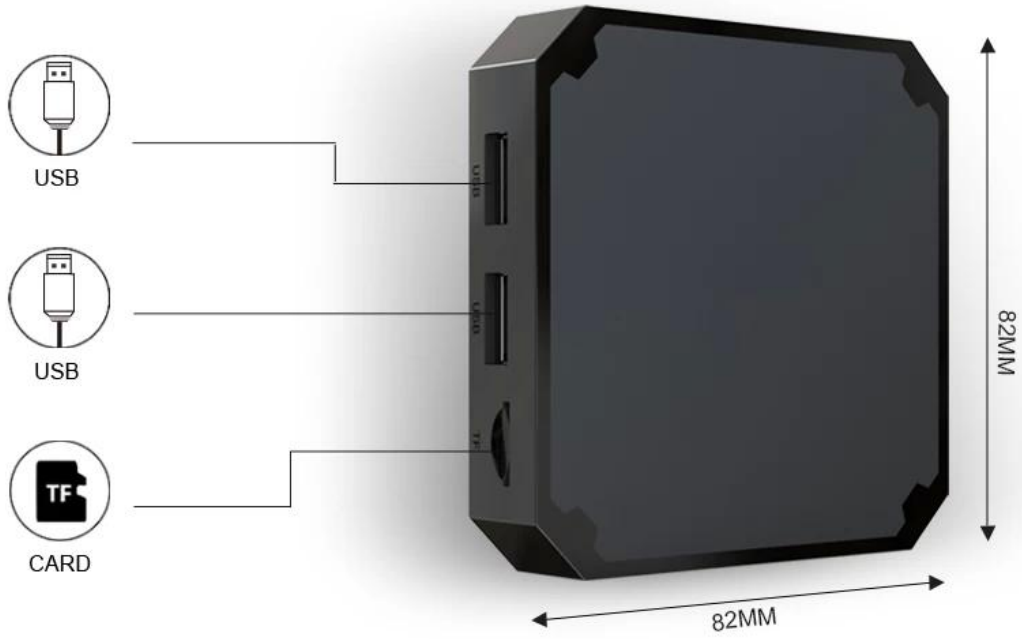

Package Contents

Power Adapter*1

HDMI Cable*1

Remote Control*1

User Manual*1

IR cable*1 (optional)

Wall mount*1 (optional)

In the era of digital streaming and online entertainment, having a reliable and high-performance TV box is essential for accessing your favorite content with ease. Our Amlogic S905W4 SOC 5G Dual Band WiFi Internet TV Box is designed to meet the demands of today's entertainment enthusiasts, offering unparalleled connectivity, advanced features, and exceptional performance.