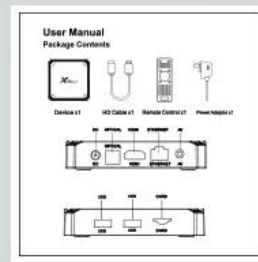

X96mini+ using Cortex A53,Mali 450 GPU

The performance to cost ratio superelevation.
And adopting convection fan heating system

Product specifications

Package Contents

Power Supply*1

HD data cable*1

User Manual*1