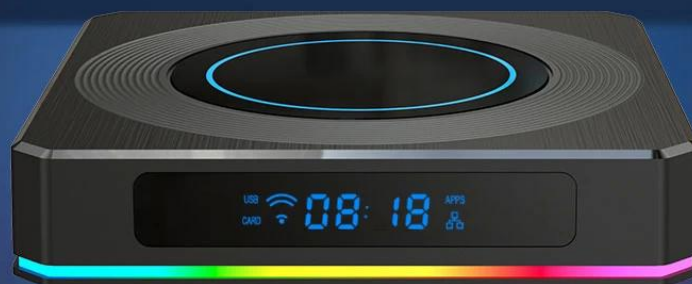

Working meeting

Ultra high quality

Ultra-high-definition 4K resolution with a new generation of HDR image quality engine. Rich details display to let you see the world more clearly. 8K video decoding engine supported, which bring you more exciting content.

SDR

4K

Support Vulkan1.1, Support OpenGL ES3.2

Cooler graphics, more fun to playing games

COLORFUL LIGHTING EFFECT

20 psychedelic lighting effects with multiple colors on your choice. Brighten your colorful life!