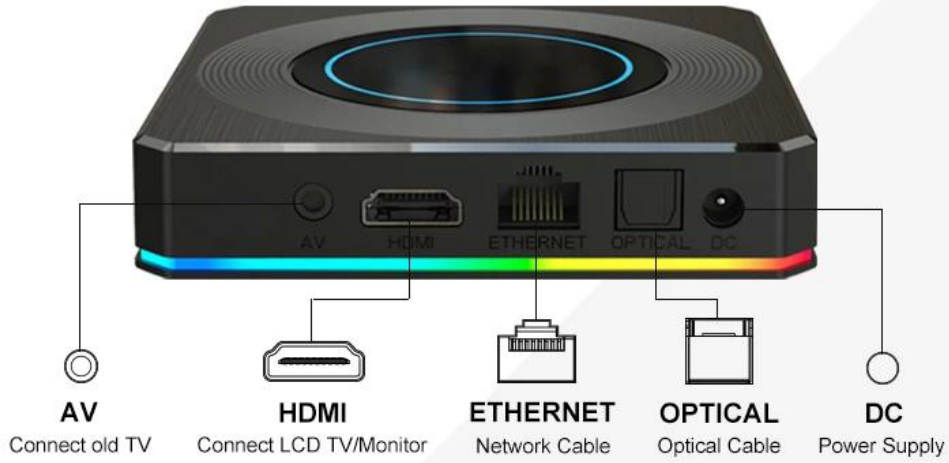

Various interfaces such as HDMI, LAN, USB, etc. which bring you a smart and colorful enjoyment.

Package Contents

Power Supply*1

HD data cable*1

User Manual*1

Remote Control*1

Discover the next level of entertainment with our Amlogic S905X4 Quad Core Android 11 Dual WiFi HD 8K TV Box. Here's why it's the perfect addition to your home theater setup: