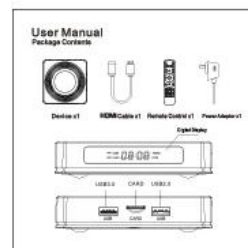

Various interfaces such as HDMI, LAN, USB, etc. which bring you a smart and colorful enjoyment.

Package Contents

Power Supply*1

HD data cable*1

User Manual*1

Remote Control*1

Discover the next level of entertainment with our Amlogic S905X4 Quad Core Android 11 Dual WiFi HD 8K TV Box. Here's why it's the perfect addition to your home theater setup: