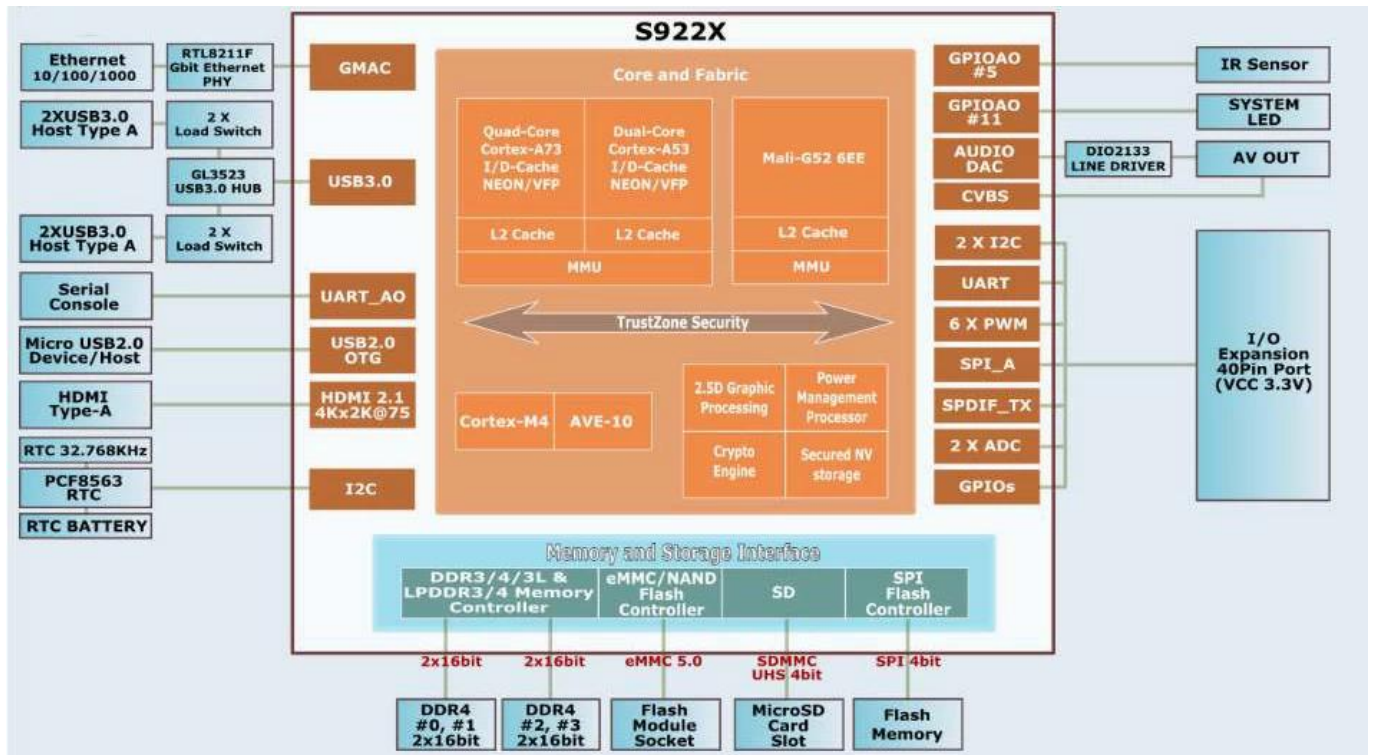

# Amlogic S922X Android 9.0 Smart TV Box Quad Core IPTV Set Top Box

ONENUTS

Transform your TV into a smart hub of entertainment with the Amlogic S922X Android 9.0 Smart TV Box. Engineered with cutting-edge technology, this set-top box delivers exceptional performance and versatility for all your multimedia needs.