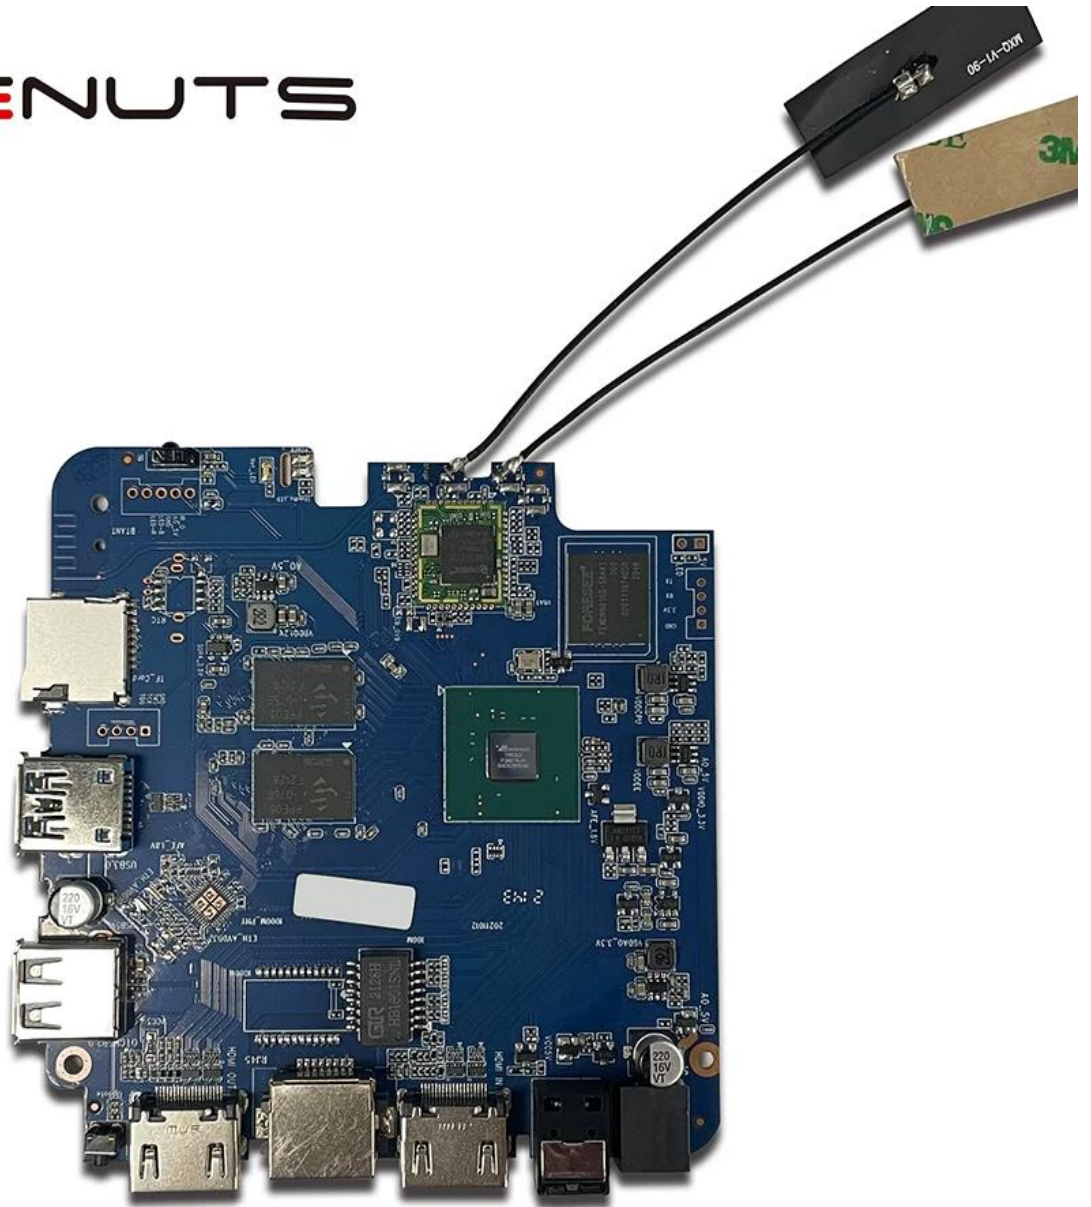

ONENUTS

Multi-core 32/64-bit CPU and 3D GPU with high performance	Powerful multimedia processing capability, supporting all mainstream video decoding including 8K/4K 10-bit AV1/H.265/VP9/AVS2	Supports all mainstream HDR standard including Dolby Vision, HDR10 and HLG	Unique Trulife picture quality enhancement engine, offering theater-like visual effect	Complete production-ready security solution, supporting secure boot, secure OS and mainstream DRMs
Ultra-high performance and ultra-low power consumption	Ultra-high SoC integration and rich peripheral interfaces	Complete IP license, including Dolby, DTS, etc.	Supports screen projection technology like DLNA, Miracast etc.	Provides mature turn-key solution for both split and AIO smart TV

Amlogic T962E TV Box With HDMI Input support PiP (Picture in Picture) is a cutting-edge device