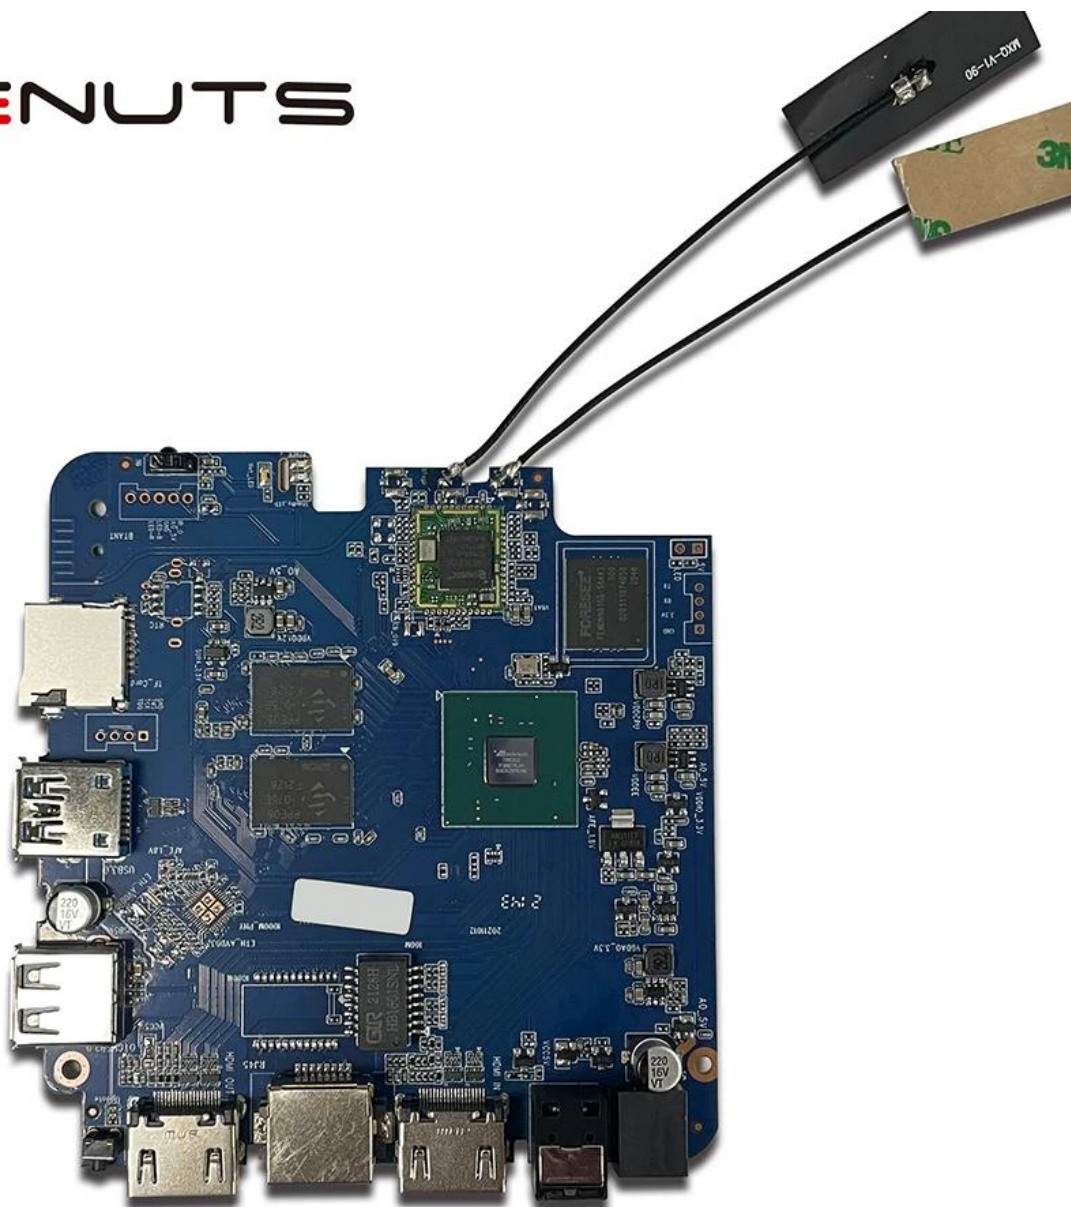

ONENUTS

Multi-core 32/64-bit CPU and 3D GPU with high performance	Powerful multimedia processing capability, supporting all mainstream video decoding including 8K/4K 10-bit AV1/H.265/VP9/AVS2	Supports all mainstream HDR standard including Dolby Vision, HDR10 and HLG	Unique Trulife picture quality enhancement engine, offering theater-like visual effect	Complete production-ready security solution, supporting secure boot, secure OS and mainstream DRMs
Ultra-high performance and ultra-low power consumption	Ultra-high SoC integration and rich peripheral interfaces	Complete IP license, including Dolby, DTS, etc.	Supports screen projection technology like DLNA, Miracast etc.	Provides mature turn-key solution for both split and AIO smart TV

The Amlogic T962E TV Box With HDMI Input is a versatile and powerful device that enhances your