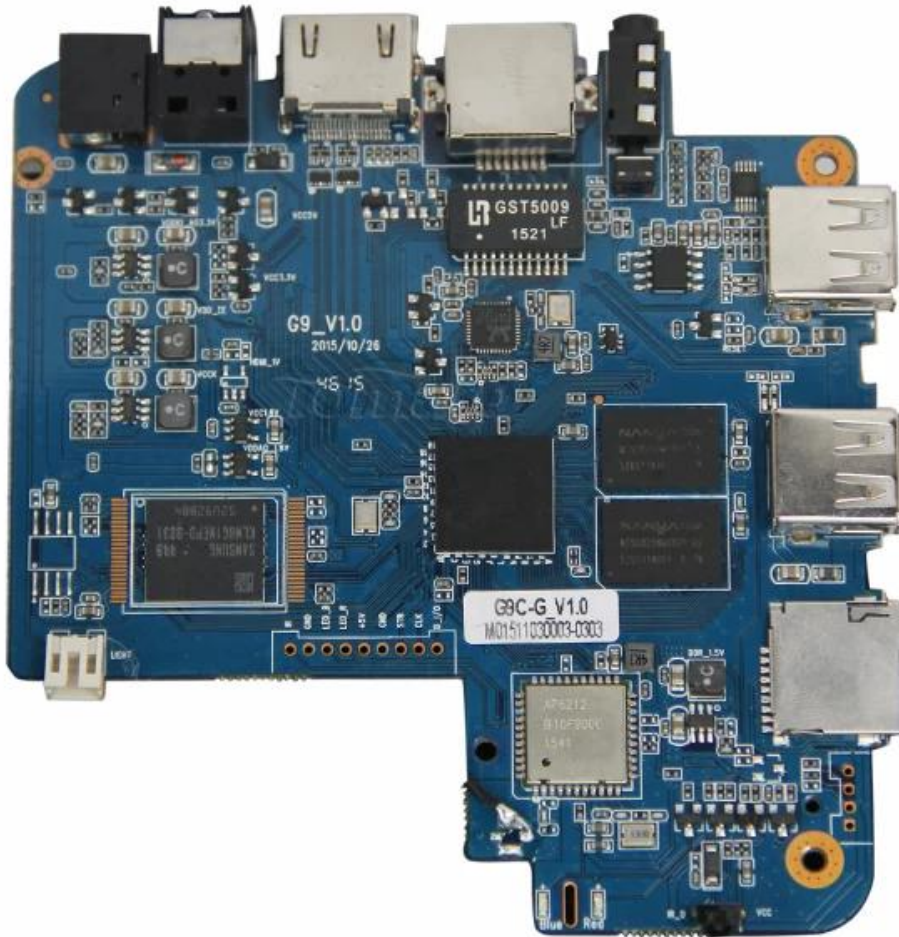

# Android 5.1 Lollipop Quad Core HDMI 2.0 4K\*2K Bluetooth Android TV Box XBMC

Amlogic S905 Quad Core WiFi Device Smart Box  
Watch TV Channels Through Wifi or Internet

Hardware Specifications	
Model No.	G9C Android TV Box XBMC
CPU	Amlogic S905 Quad Core ARM Cortex™-A53 CPU up to 2.0 GHz (DVFS)
GPU	Penta-Core Mali-450 Up to 750Mhz+
FLASH	8GB EMMC
SDRAM	1GB DDR3
Power Supply Specifications	
Power Supply	DC 5V/2A
Power Indicator (LED)	Power ON:blue; Standby:Red
Main Features	
OS	Android™ 5.1 Lollipop
3D	3D-HD 1080Px2
Support Decoder Format	HD MPEG1/2/4,H.264/H.265, HD AVC/VC-1,RM/RMVB,Xvid/DivX3/4/5/6 , RealVideo8/9/10,HEVC MP-10
Support Media Format	Avi/Rm/Rmvp/Ts/Vob/Mkv/Mov/ISO/Wmv/Asf/Flv/Dat/Mpg/Mpeg/MP4
Support Music Format	MP3/WMA/AAC/WAV/OGG/AC3/DDP/TrueHD/DTS/DTS/HD/FLAC/APE
Support Photo Format	HD JPEG/BMP/GIF/PNG/TIFF
USB Host	2 High Speed USB 2.0,Support U DISK And USB HDD
Card Reader	SD™ /SDHC/MMC Cards
HDD File System	FAT16/FAT32/NTFS
Support Subtitle	SRT/SMI/SUB/SSA/IDX+USB
High Definition Video Output	Support All Standard SD/HD/4K2K Ultra HD Decoding And Output
OSD type of languages	English/French/German/Spanish/Italian etc Multilateral Languages
LAN	Ethernet:1000M, Standard RJ-45 (optional IEEE 802.3 10/100/1000 Gigabit )
Wireless	Support IEEE802.11 b/g/n Bluetooth™ 4.1EDR
Mouse/Keyboard	Support Mouse And Keyboard Via USB;Support 2.4GHz Wireless Mouse And Keyboard Via 2.4GHz USB Dongle
HDMI™	HDMI™ 2.0 (CEC and HDCP 2.2), 4K X 2K @60 fps
AV	Support
Optical	Support
PoE(Power Over Ethernet)	Support
SPDIF/IEC958	Optical

### **What's in the box?**

- 1 \*Android TV Box XBMC
- 1 \* HDMI Cable
- 1 \* Remote Control
- 1 \* Power Adapter
- 1 \* User Manual

# Picture Show

Indicator Light Port

Micro SD Card

USB

USB

AV Port

RJ 45 ETHERNET

HDMI™

Optical Port

Power Port