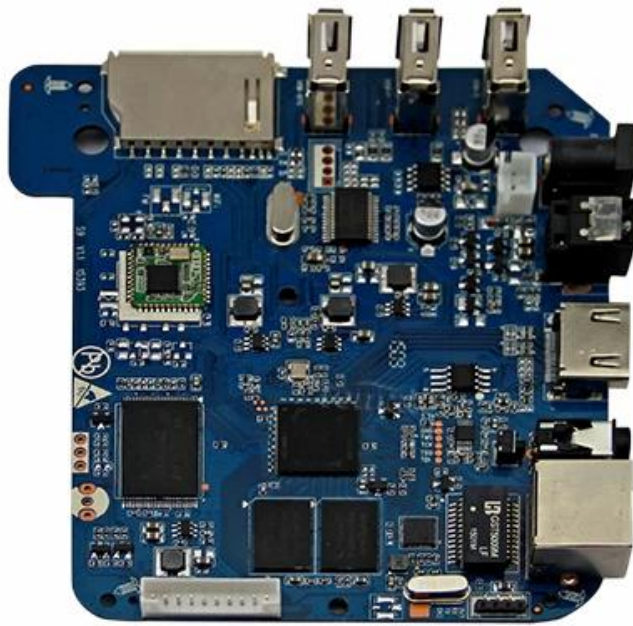

## Amlogic S905 Quad Core S9

New! Amlogic S905 Quad Core ARM Cortex™-A53 CPU  
up to 2.0 GHz, 1GB/8GB H.265 4K2K Android 5.1 TV Box!

---

S905

1GB  
8GB

DLNA  
CERTIFIED

H.265  
HEVC

4k2k

 **Picture Show**

Indicator

USB\*3

SD/MMC Card

# S905

64-Bit  
Quad Core  
Cortex A53

4K

H.265  
@60fps

HDMI 2.0  
HDCP 2.2

TSMC  
28NM

DRM

**64 bit CPU,**