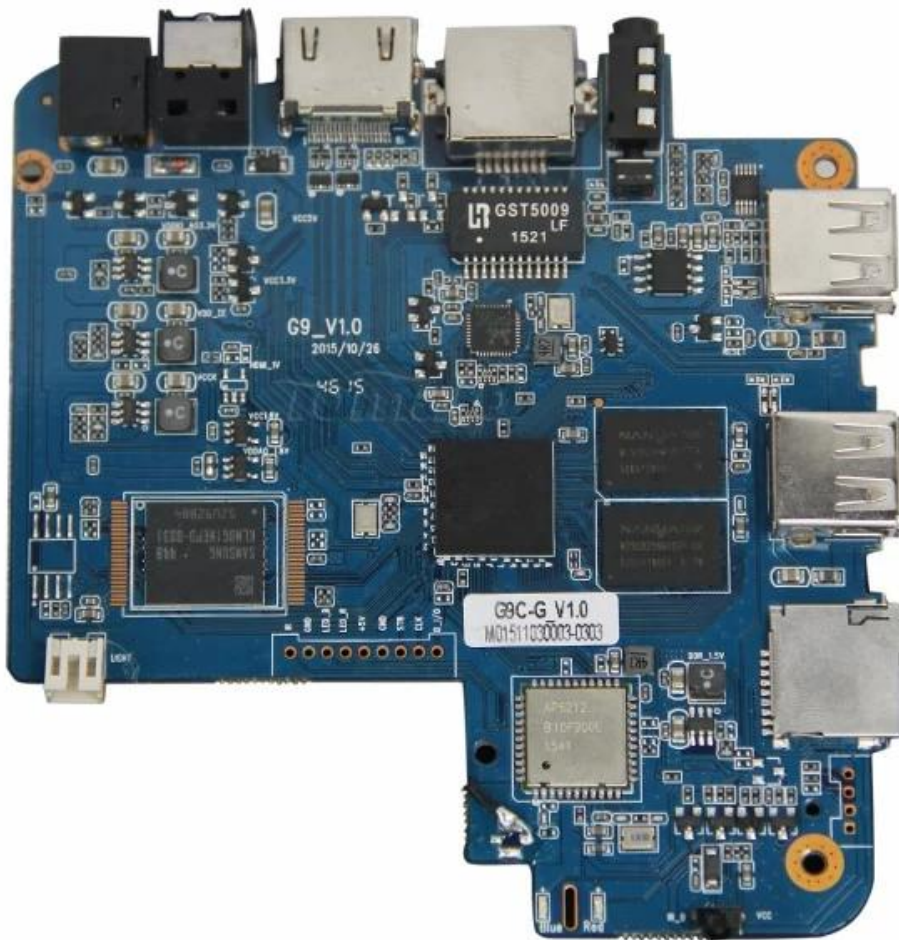

# Android 6.0.1 Android Quad Core TV Box OTT Amlogic S905X Smart TV Box G9Cx

Hardware Specifications	
Model No.	G9Cx
CPU	Amlogic S905x Quad Core ARM Cortex™ -A53 CPU up to 2.0 GHz
GPU	Penta-Core Mali-450 Up to 750Mhz+
FLASH	8GB EMMC
SDRAM	1GB DDR3
Power Supply Specifications	
Power Supply	DC 5V/2A
Power Indicator (LED)	Power ON:blue; Standby:Red
Main Features	
OS	Android 6.0.1
3D	3D-HD 1080Px2
Support Decoder Format	VP9/H.265 up to 4Kx2K@60 fps, HD MPEG1/2/4,H.264/H.265, HD AVC/VC-1,RM/RMVB,Xvid/DivX3/4/5/6 , RealVideo8/9/10,HEVC MP-10
Support Media Format	Avi/Rm/Rmvb/Ts/Vob/Mkv/Mov/ISO/Wmv/Asf/Flv/Dat/Mpg/Mpeg/MP4
Support Music Format	MP3/WMA/AAC/WAV/OGG/AC3/DDP/TrueHD/DTS/DTS/HD/FLAC/APE
Support Photo Format	HD JPEG/BMP/GIF/PNG/TIFF
USB Host	3 High Speed USB 2.0,Support U DISK And USB HDD
Card Reader	SD™/SDHC/MMC Cards
HDD File System	FAT16/FAT32/NTFS
Support Subtitle	SRT/SMI/SUB/SSA/IDX+USB
High Dification Video Output	Support All Standard SD/HD/4K2K Ultra HD Decoding And Output
OSD type of languages	English/French/German/Spanish/Italian etc Multilateral Languages
LAN	Ethernet:1000M, Standard RJ-45 (optional IEEE 802.3 10/100/1000 Gigabit )
Wireless	Support IEEE802.11 b/g/n Bluetooth™ 4.1EDR
Mouse/Keyboard	Support Mouse And Keyboard Via USB;Support 2.4GHz Wireless Mouse And Keyboard Via 2.4GHz USB Dongle
HDMI™	HDMI 2.0a With 3D,HDR,CEC and 4Kx2K@60fps max resolution
AV	Support
Optical	Support
3G	Support
SPDIF/IEC958	Optical
IPTV And OTT	Support Many Kinds of IPTV And OTT Programmes
Software Specifications	

## Picture Show

Indicator Light Port

Micro SD Card

USB

USB

AV Port

RJ 45 ETHERNET

HDMI™

Optical Port

Power Port

Discover the enhanced entertainment experience offered by our Android 6.0.1 Quad Core TV Box OTT Amlogic S905X Smart TV Box G9Cx. Dive into the features and benefits that make this device a standout choice for streaming media, app support, and smart TV capabilities.