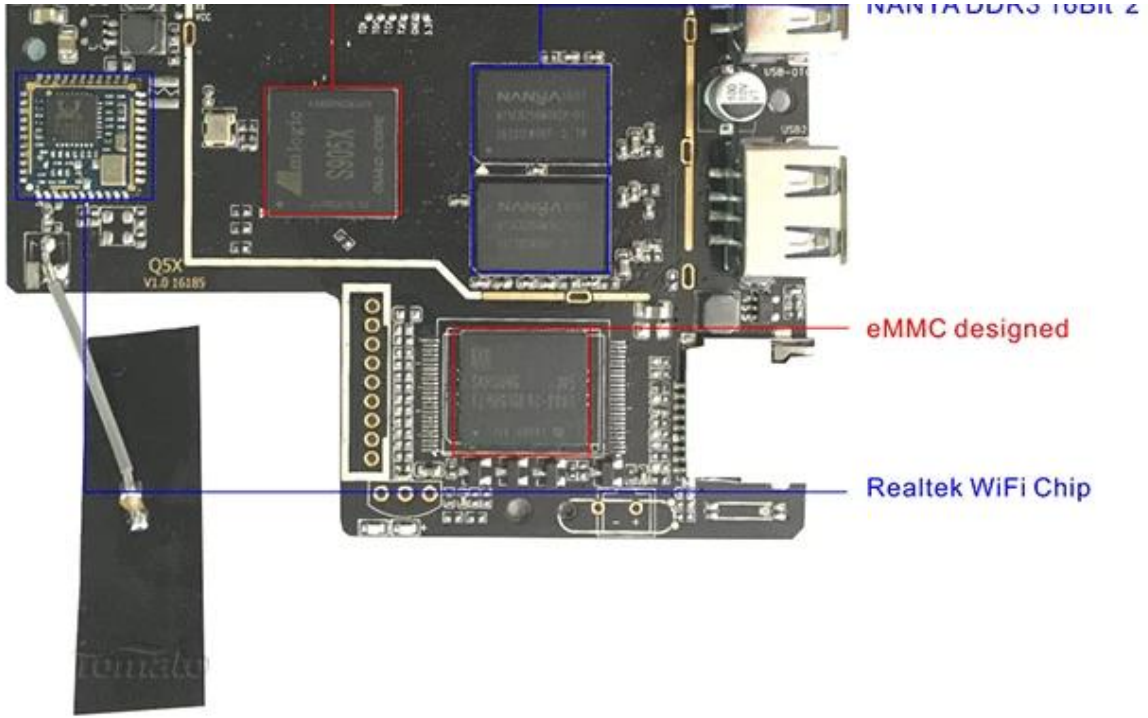

## X96 Smart Box

#### Protection circuits

Prevents from damaging box when you use the bad or wrong adapter.

Audio Amplifier

AMLogic S905X Soc

MANVA DDR3 1GB\*2