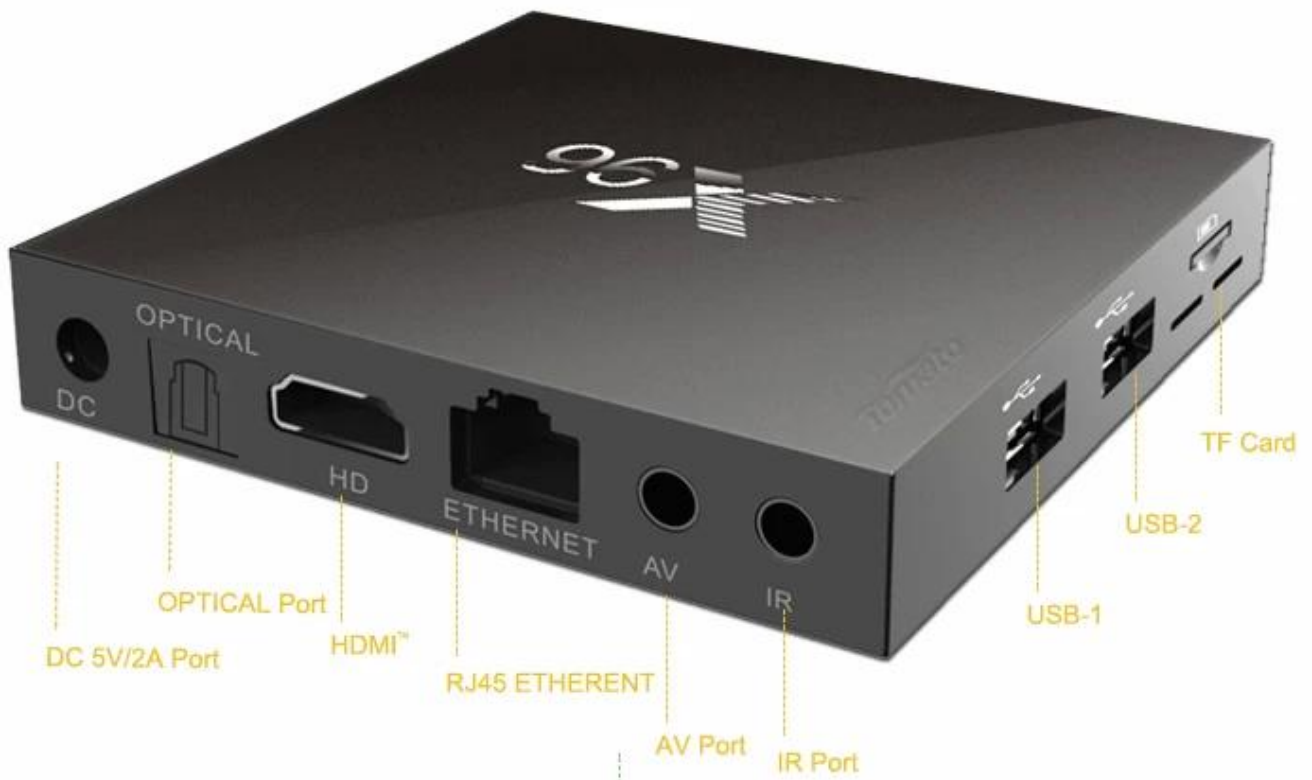

## **What's in the box?**

- 1 \*Android TV Box**
- 1 \* HDMI Cable**
- 1 \* Remote Control**
- 1 \* Power Adapter**
- 1 \* User Manual**

# Picture Show

Indicator Light Port

## X96 Smart Box

 S905X	Android 6.0	ARM Cortex A53	CPU 4 Core 64bit	GPU 5 Core MALI-450	4K 60fps
VP9 HDR10	H.265 10bit	eMMC Design	LAN 100M	WiFi 2.4G	IR Dual

## X96 Smart Box

Remote,  
Anywhere,  
Any angle.

The box can paste i to the Wall or TV and others.

- 1.Magic tape
- 2.Pothook Designed
- 3.Dual IR designed,remote control easy.

Put the photo,musics,and videos on your television.