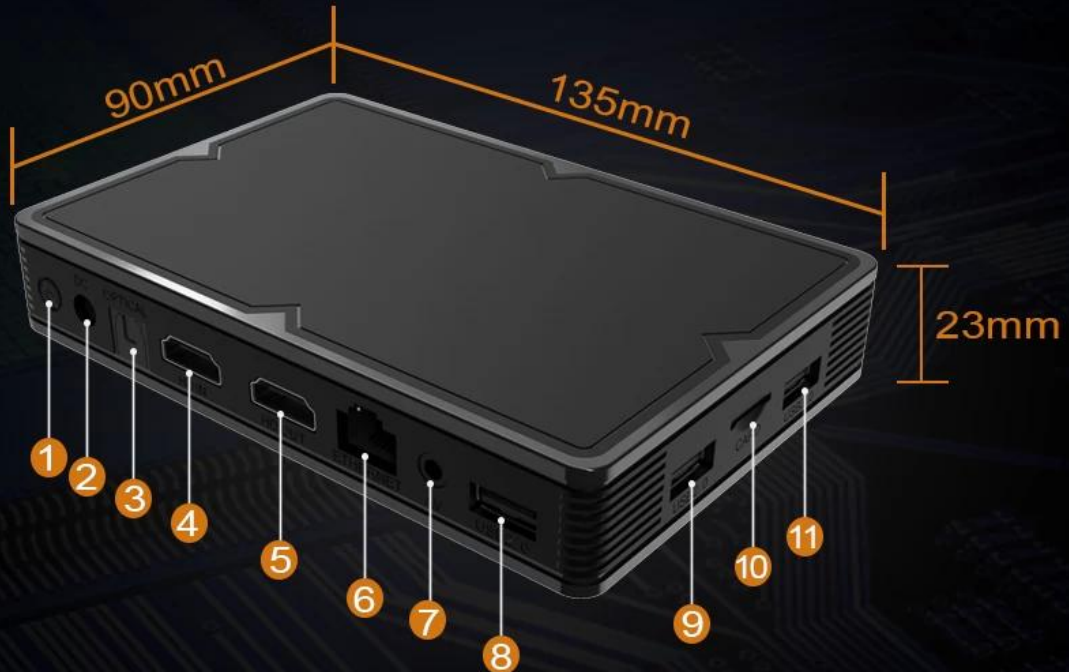

Android 9.0 TV Box Allwinner H6 Chip 4GB 32GB with LED Display Dual Band WiFi LAN Bluetooth USB3.0

Specifications

Model No.	Allwinner H6 Android 9.0 TV Box
CPU	Allwinner H603 Quad-core 64-bit ARM Cortex™ - A53
GPU	High-performance multi-core GPU Mali T720
ROM	DDR3: 4GB/2GB
Internal Storage	eMMC: 32GB(Option: 16GB/64GB)
OS	Android 9.0
WiFi	IEEE 802.11 b/g/n/ac; 2.4G/5G 2*2 mimo
Bluetooth	Bluetooth 4.1 +HS; Support Voice Remote

Video&Audio CODEC

Video	<ul style="list-style-type: none"> • Allwinner Video Engine (AVE) with dedicated hardware decoders and encoders • Support multi-video decoder up to 4Kx2K@60fps+1x1080P@60fps • Supports multiple "secured" video decoding sessions and simultaneous decoding and encoding Video/Picture Decoding <ul style="list-style-type: none"> - H265/HEVC Main/Main10 profile@Level5.2 High-tier;6K@60fps, up to 6Kx4K@30fps - H264/AVC BP/MP/HP@level5.1, MVC, 4K@30fps - VP9, Profile 0/2, 4K@30fps - VP6/VP8, 1080P@60fps - MPEG1/MPEG2 SP@ML, MP@HL, 1080P@60fps - MPEG4 SP@level 0~3, ASP@level 0~5, GMC, short header format, 1080P@60fps - AVS+/AVS J1ZHUN profile@level 6.0, 1080P@60fps - VC-1 SP@ML, MP@HL, AP@level 0~3, 1080P@60fps - Supports Frame Buffer Compression(FBC) - Output pixel format configurable,YUV420/YV12/NV12/... - Real-time image decoding- Maximum resolution up to 65536 x 65536 - Integrated JPEG hardware decoder - Configurable output pixel format- YUV420/YV12/NV12/...
Audio	<ul style="list-style-type: none"> • MPEG-1, MPEG-2(L1/L2/L3), MP3, AAC-LC, HE AAC V1/V2, APE, FLAC, OGG, AMR-NB, AMR-WB, G.711(u/a) decoding • G.711(u/a), AMR-NB, AMR-WB, AAC-LC encoding • 3~5m far field sound acquisition, supports speech enhancement, acoustic echo cancellation and direction of speaker estimation. • Virtual surround sound

Many ports Major possibilities

packs a lot of connectivity into a small space
easily connect to your hdtv

1. POWER SWITCH

2 . DC 5V

3 . OPTICAL

4 . HDMI IN

5 . HDMI OUT

6 . ETHERNET