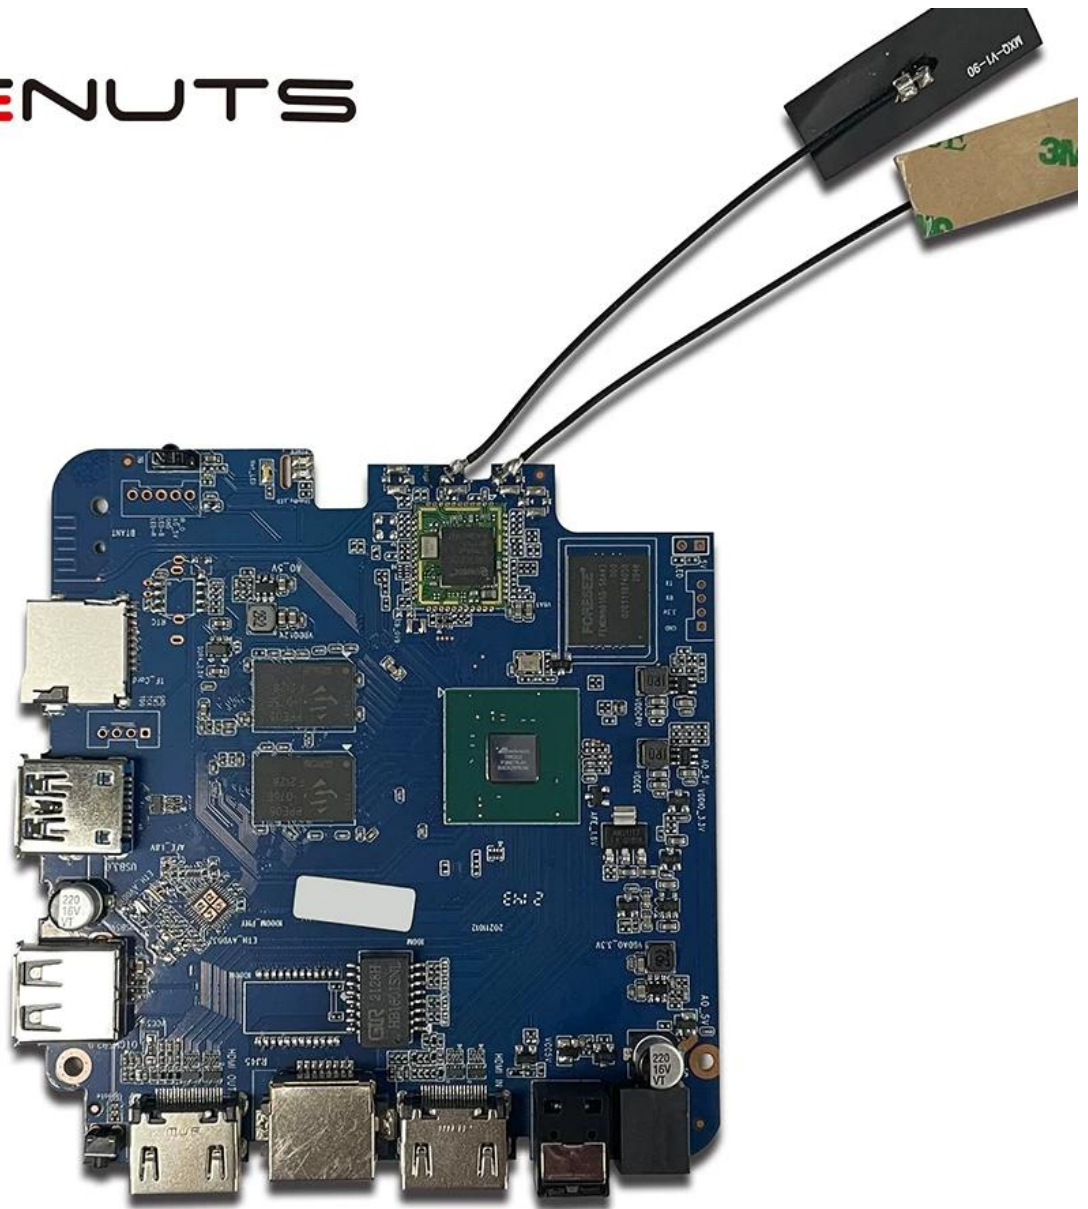

ONENUTS

Multi-core 32/64-bit CPU and 3D GPU with high performance	Powerful multimedia processing capability, supporting all mainstream video decoding including 8K/4K 10-bit AV1/H.265/VP9/AVS2	Supports all mainstream HDR standard including Dolby Vision, HDR10 and HLG	Unique Trulife picture quality enhancement engine, offering theater-like visual effect	Complete production-ready security solution, supporting secure boot, secure OS and mainstream DRMs
Ultra-high performance and ultra-low power consumption	Ultra-high SoC integration and rich peripheral interfaces	Complete IP license, including Dolby, DTS, etc.	Supports screen projection technology like DLNA, Miracast etc.	Provides mature turn-key solution for both split and AIO smart TV

Our Android Smart TV Box with HDMI input redefines the way you experience entertainment at