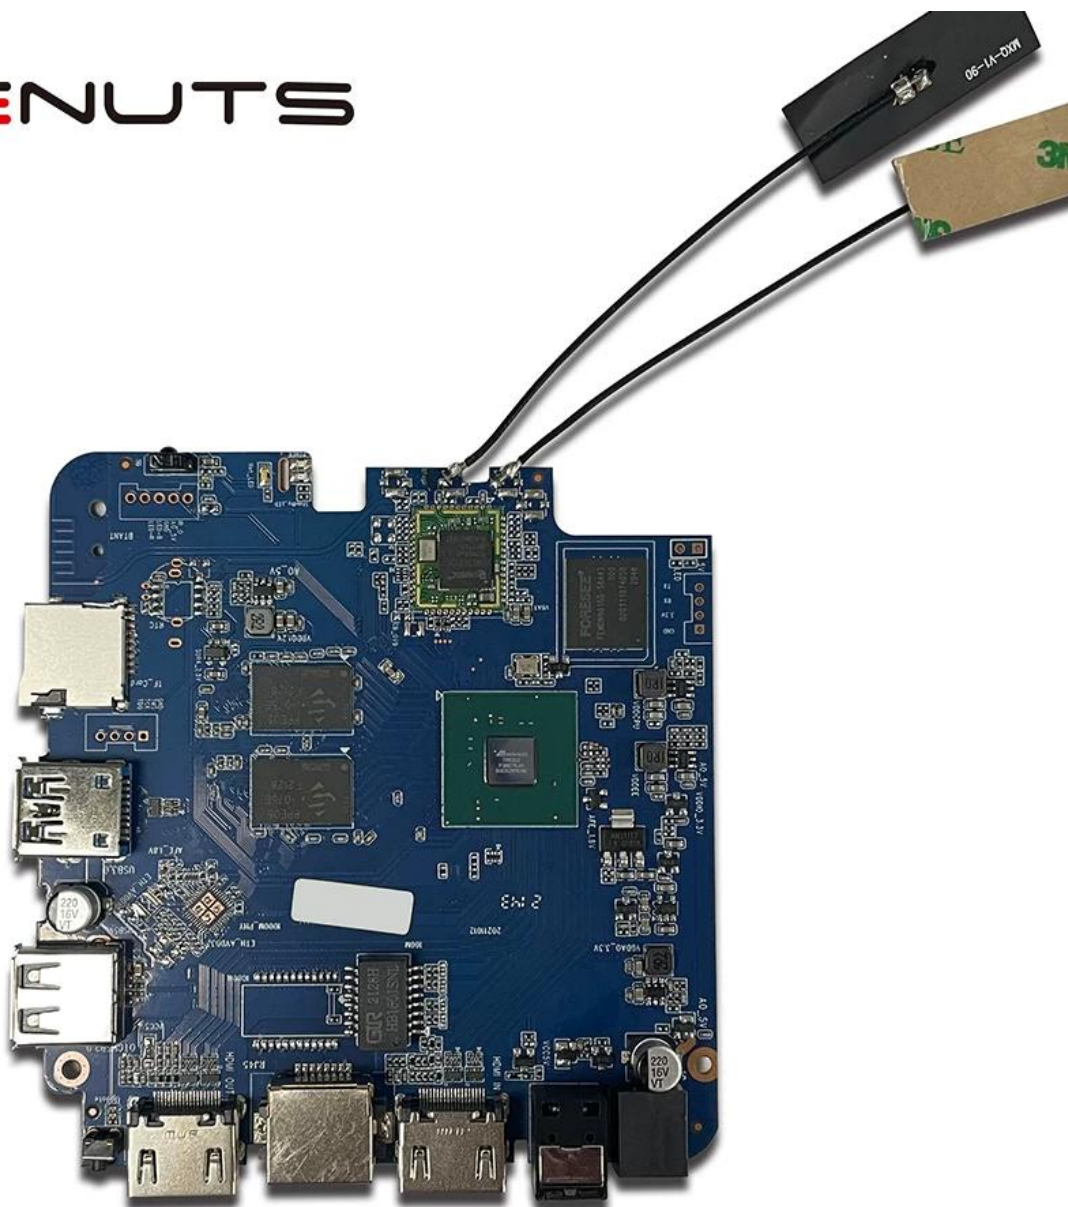

ONENUTS

Multi-core 32/64-bit CPU and 3D GPU with high performance	Powerful multimedia processing capability, supporting all mainstream video decoding including 8K/4K 10-bit AV1/H.265/VP9/AVS2	Supports all mainstream HDR standard including Dolby Vision, HDR10 and HLG	Unique Trulife picture quality enhancement engine, offering theater-like visual effect	Complete production-ready security solution, supporting secure boot, secure OS and mainstream DRM
Ultra-high performance and ultra-low power consumption	Ultra-high SoC integration and rich peripheral interfaces	Complete IP license, including Dolby, DTS, etc.	Supports screen projection technology like DLNA, Miracast etc.	Provides mature turn-key solution for both split and AIO smart TV

Our Best Android Smart TV Box with HDMI connectivity is designed to elevate your entertainment