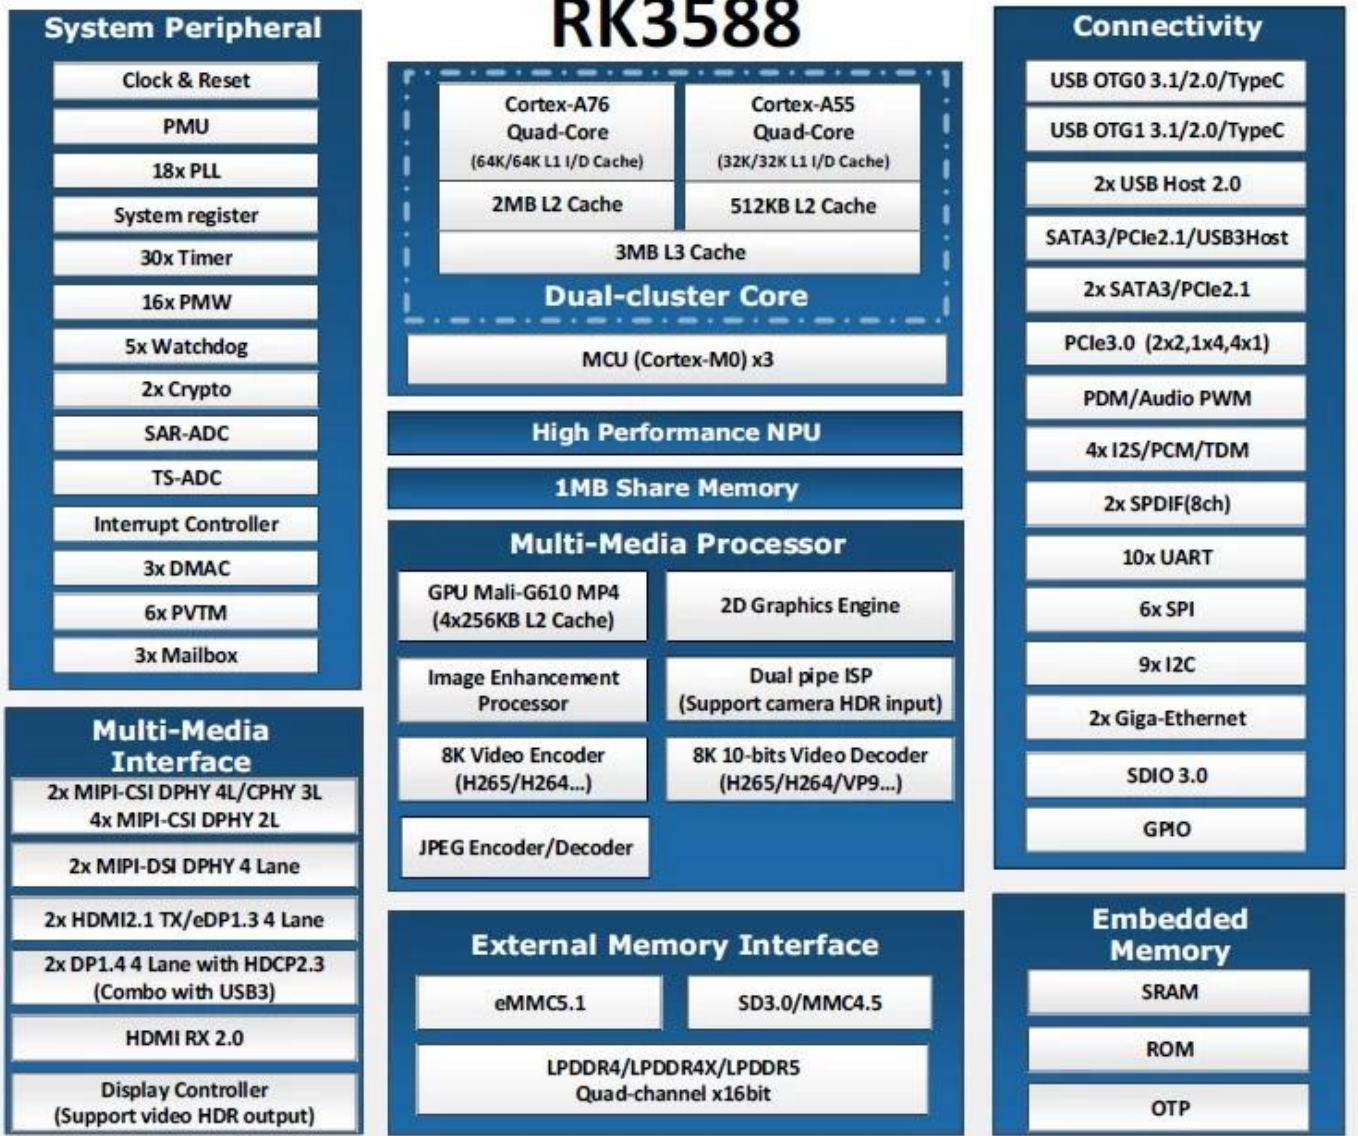

Android Smart TV Box OEM Internet TV Box Supplier

Rockchip
RK3588
A high performance, low power AIoT processor

The graphic features the Rockchip logo and the model number RK3588 in white text on a dark blue background with a glowing circuit board pattern. A stylized chip icon with the Rockchip logo and RK3588 is highlighted with a blue and yellow glow.

Typical Application Diagram – AIoT

Our Rockchip RK3588 Octa-Core 8K AI Development Board stands as a pinnacle of innovation, offering unparalleled capabilities for developers. This advanced board is a game-changer for AI enthusiasts and professionals seeking to push the boundaries of what's possible.

Powerful Octa-Core Performance

At the heart of this development board is the Rockchip RK3588 Octa-Core processor, delivering exceptional computing power. With eight cores working in tandem, it provides the processing muscle needed for demanding AI workloads, ensuring swift and efficient execution.