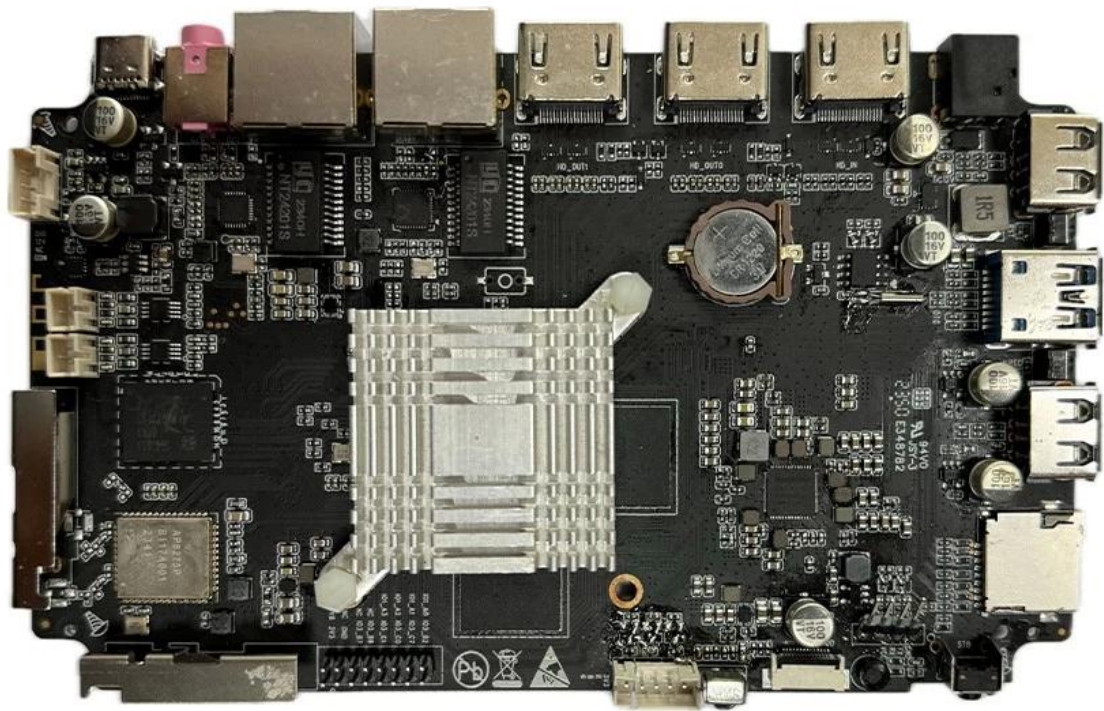

Android Smart TV Box OEM Internet TV Box Supplier

Rockchip
RK3588
A high performance, low power AIoT processor

The graphic features the Rockchip logo and the model number RK3588 in white text on a dark blue background with a glowing circuit board pattern. A stylized chip icon with the Rockchip logo and RK3588 is highlighted with a blue and yellow glow.

Typical Application Diagram – AIoT

Our Rockchip RK3588 Octa-Core 8K AI Development Board stands as a pinnacle of innovation, offering unparalleled capabilities for developers. This advanced board is a game-changer for AI enthusiasts and professionals seeking to push the boundaries of what's possible.

Powerful Octa-Core Performance

At the heart of this development board is the Rockchip RK3588 Octa-Core processor, delivering exceptional computing power. With eight cores working in tandem, it provides the processing muscle needed for demanding AI workloads, ensuring swift and efficient execution.

8K Resolution for Immersive Visuals

The RK3588 board supports 8K resolution, unlocking a new level of visual clarity and detail. Developers can harness the full potential of ultra-high-definition displays, making it ideal for applications requiring precise imaging, such as medical diagnostics, content creation, and virtual simulations.