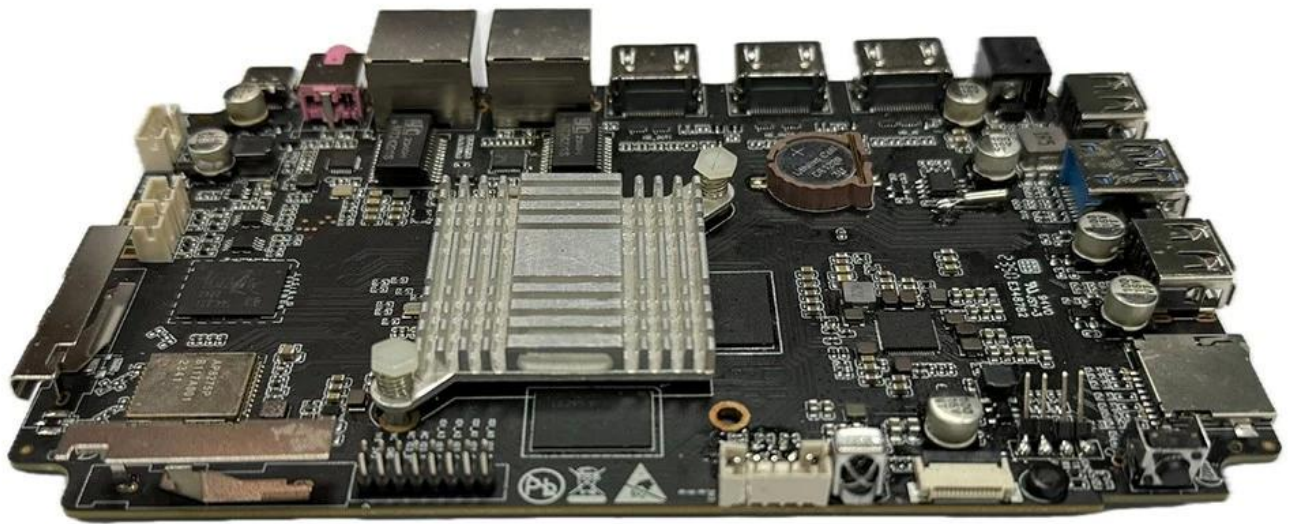

Android Smart TV Box OEM Internet TV Box Supplier

Rockchip
RK3588
A high performance, low power AIoT processor

The graphic features the Rockchip logo and the model number RK3588 in white text on a dark blue background with a glowing circuit board pattern. A stylized chip icon with the Rockchip logo and RK3588 is highlighted with a blue and yellow glow.

Typical Application Diagram – AIoT

Our Rockchip RK3588 Octa-Core 8K AI Development Board stands as a pinnacle of innovation, offering unparalleled capabilities for developers. This advanced board is a game-changer for AI enthusiasts and professionals seeking to push the boundaries of what's possible.

Powerful Octa-Core Performance

At the heart of this development board is the Rockchip RK3588 Octa-Core processor, delivering exceptional computing power. With eight cores working in tandem, it provides the processing muscle needed for demanding AI workloads, ensuring swift and efficient execution.

8K Resolution for Immersive Visuals

The RK3588 board supports 8K resolution, unlocking a new level of visual clarity and detail. Developers can harness the full potential of ultra-high-definition displays, making it ideal for applications requiring precise imaging, such as medical diagnostics, content creation, and virtual simulations.