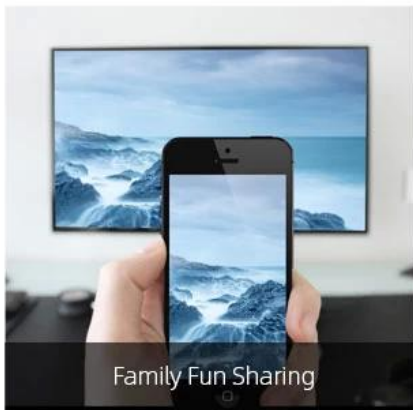

An Android TV box is perfect for people who want to enjoy their favourite OTT platform on television. For the lovers of binge-watch, it is delightful that they can access applications like Netflix and Amazon Prime on their televisions. To convert your TV into an Android device, all you have to do is pair the [TV box](#) with it either via Bluetooth or HDMI connection. Once that is done, your TV can be used as a smart TV. Apart from accessing multimedia, you can play games on your TV, although the gaming operations will be minimal it will be fun and worth trying.

## USB3.0 with super fast data-read speed

Smooth, stable, and fast playback of local videos. You can share the happy moment on TV together.

DLNA

Airplay

Miracast

Leisure and entertainment

Family Fun Sharing

# Ultra high quality

Ultra-high-definition 4K resolution with a new generation of HDR image quality engine. Rich details display to let you see the world more clearly. 8K video decoding engine supported, which bring you more exciting content.