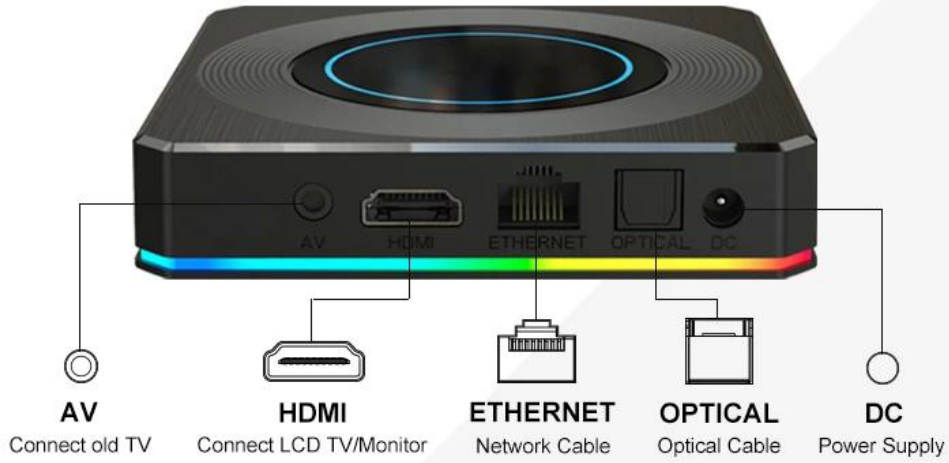

An Android TV box is perfect for people who want to enjoy their favourite OTT platform on television. For the lovers of binge-watch, it is delightful that they can access applications like Netflix and Amazon Prime on their televisions. To convert your TV into an Android device, all you have to do is pair the [TV box](#) with it either via Bluetooth or HDMI connection. Once that is done, your TV can be used as a smart TV. Apart from accessing multimedia, you can play games on your TV, although the gaming operations will be minimal it will be fun and worth trying.

# Various Interfaces

Various interfaces such as HDMI, LAN, USB, etc. which bring you a smart and colorful enjoyment.