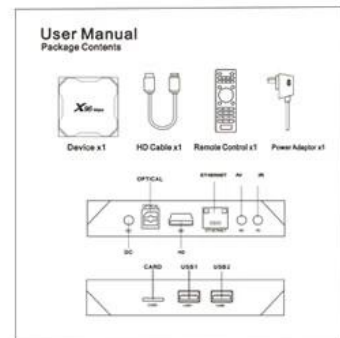

X96Max Smart Box

Discover the ultimate entertainment hub with our Android TV Box Android 8.1, packed with features to enhance your viewing experience and streamline your digital lifestyle.

1. Powerful Performance:

Experience smooth and responsive performance with the advanced capabilities of Android 8.1. The quad-core processor ensures fast loading times, seamless multitasking, and smooth playback of high-definition content.

2. Endless Content:

Access a vast library of movies, TV shows, music, games, and apps from the Google Play Store. With Android 8.1, you can discover new content, enjoy personalized recommendations, and stay entertained for hours on end.