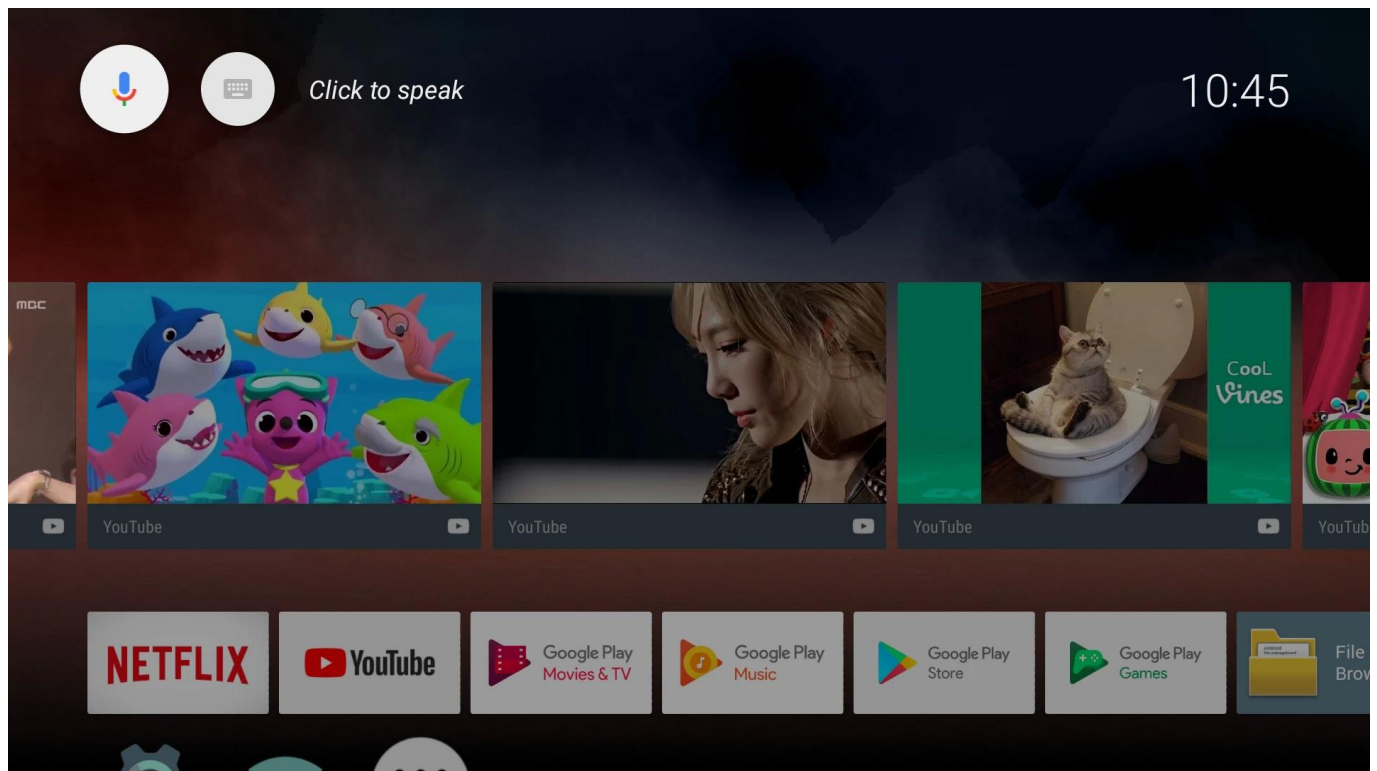

Android TV Box built in 2W Speaker Support Voice Control TV Hands-free from the across the room

Specifications	
Model No.	Onenuts Nut 9 Android TV Box
CPU	Amlogic S905X Quad-Core 64-bit Cortex-A53 up to 1.5GHz
GPU	Penta-Core Mali-450 up to 750Mhz+
ROM	2GB DDR3
Internal Storage	16GB EMMC
Resolution	4K(3840 X 2160) up to 60Hz
OS	Android 7.1 ATV
Video&Audio Format	
Support Decoder format	VP9-10/H.265-10/MVC/MPEG-1/2/4 VC-1/WMV/AVS/AVS+/RealVideo/MJPEG/H.264/JPEG
Support Media format	Avi/Rm/Rmvp/Ts/Vob/Mkv/Mov/ISO/wmv/asf/flv/dat/mpg/mpeg
Support Music format	MP3/WMA/AAC/WAV/OGG/AC3/DDP/TrueHD/DTS/DTS/HD/FLAC/APE
Support Photo format	HD JPEG/BMP/GIF/PNG/TIFF
OSD type of languages	English/French/German/Spanish/Italian/ etc multilateral languages
Output & Input	
USB host	2 High speed USB 2.0 (1 OTG and 1 HOST), support UDISK and USB HDD
Card reader	TF cards
HDMI	HDMI 2.0a transmitter With 3D, HDR, CEC
LAN	Ethernet:10/100M, standard RJ-45
Wireless	2.4G/5G (802.11b/g/n/AC) WiFi +BT

ONENUTS cube

Control your TV hands-free
from across the room

Built-in
2W speaker

Far-field
voice control

Built-in
microphone

Powered by
androidtv

ALL IN ONE

Onenuts cube = OTT TV BOX + Ai speaker + Ai assistant

It's a TV box

When the TV screen is on, it is a TV box
you can do everything you do on the TV box

It's an Ai speaker

When the TV screen is off, it turns into an Ai speaker.
Now you just have to say what you want to do.