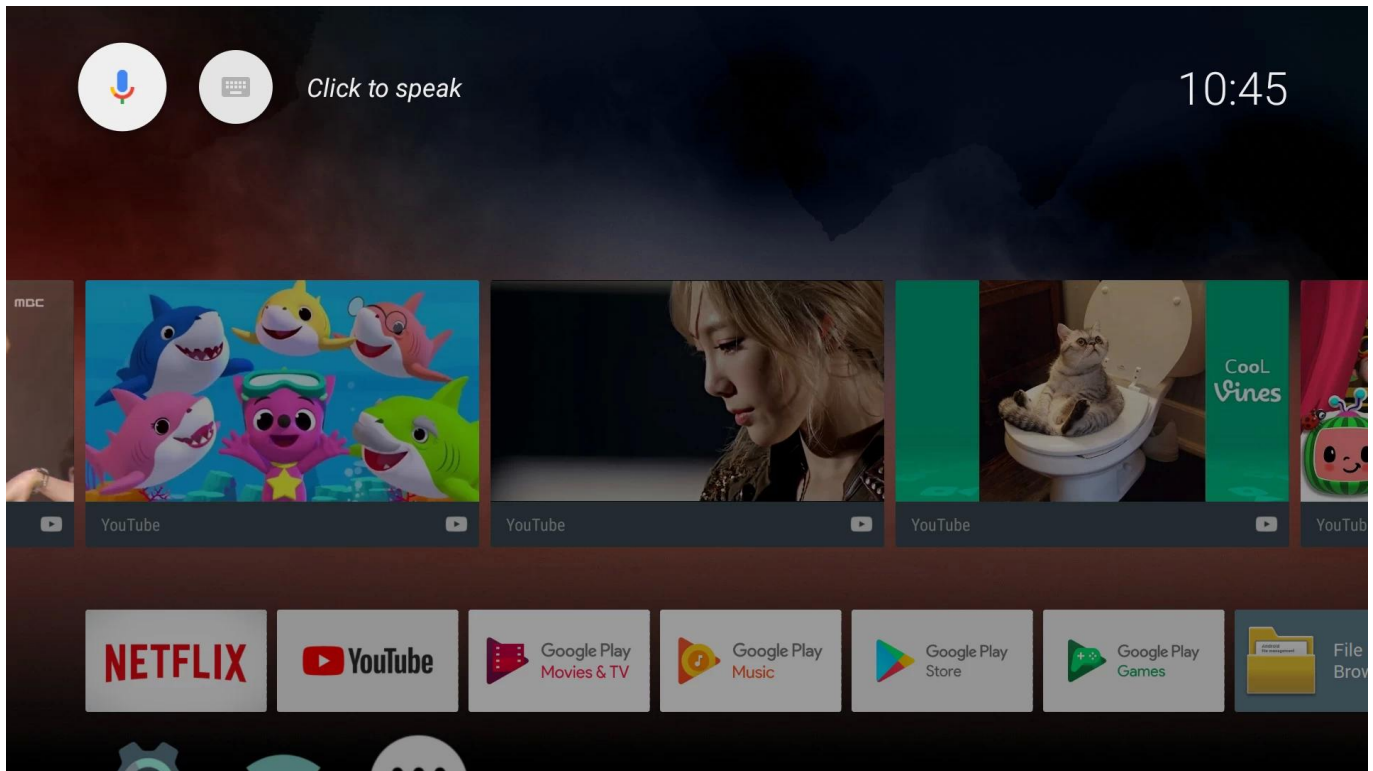

It's a TV box

When the TV screen is on, it is a TV box
you can do everything you do on the TV box

It's an Ai speaker

When the TV screen is off, it turns into an Ai speaker.
Now you just have to say what you want to do.

Enjoy what you want to watch in anytime

Our Android TV Box with Built-in 2W Speaker and Voice Control Support is designed to offer a superior TV viewing experience and effortless control. Here's an overview of its key features:

Advanced Voice Control:

The Android TV Box supports advanced voice control, allowing you to navigate channels, launch apps, search for content, and control playback using simple voice commands. Enjoy the convenience of hands-free operation without the need for a remote control.