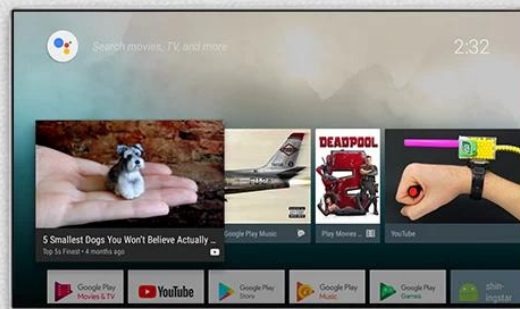

Android TV Box built in 2W Speaker Support Voice Control TV Hands-free from the across the room

Specifications	
Model No.	Onenuts Nut 9 Android TV Box
CPU	Amlogic S905X Quad-Core 64-bit Cortex-A53 up to 1.5GHz
GPU	Penta-Core Mali-450 up to 750Mhz+
ROM	2GB DDR3
Internal Storage	16GB EMMC
Resolution	4K(3840 X 2160) up to 60Hz
OS	Android 7.1 ATV
Video&Audio Format	
Support Decoder format	VP9-10/H.265-10/MVC/MPEG-1/2/4 VC-1/WMV/AVS/AVS+/RealVideo/MJPEG/H.264/JPEG
Support Media format	Avi/Rm/Rmvp/Ts/Vob/Mkv/Mov/ISO/wmv/asf/flv/dat/mpg/mpeg
Support Music format	MP3/WMA/AAC/WAV/OGG/AC3/DDP/TrueHD/DTS/DTS/HD/FLAC/APE
Support Photo format	HD JPEG/BMP/GIF/PNG/TIFF
OSD type of languages	English/French/German/Spanish/Italian/ etc multilateral languages
Output & Input	
USB host	2 High speed USB 2.0 (1 OTG and 1 HOST), support UDISK and USB HDD
Card reader	TF cards
HDMI	HDMI 2.0a transmitter With 3D, HDR, CEC
LAN	Ethernet:10/100M, standard RJ-45
Wireless	2.4G/5G (802.11b/g/n/AC) WiFi +BT

ONENUTS cube

Control your TV hands-free
from across the room

Built-in
2W speaker

Far-field
voice control

Built-in
microphone

Powered by
androidtv

ALL IN ONE

Onenuts cube = OTT TV BOX + Ai speaker + Ai assistant

It's a TV box

When the TV screen is on, it is a TV box
you can do everything you do on the TV box

It's an Ai speaker

When the TV screen is off, it turns into an Ai speaker.
Now you just have to say what you want to do.

Support for Various Content and Apps:

The Android TV Box supports a wide range of content and apps, including streaming services, games, social media platforms, and more. Access your favorite content with ease and explore new entertainment options effortlessly.