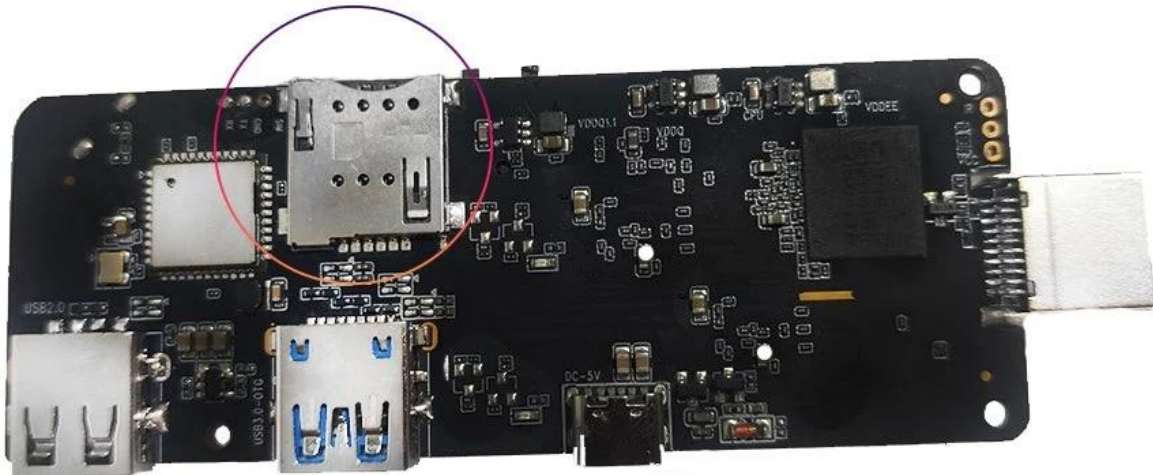

SIM card slot

Welcome to the future of home entertainment with our Android TV Box Supplier, presenting the cutting-edge Android TV Box with 3G/4G connectivity. Elevate your viewing experience, revolutionize how you consume content, and unlock a world of possibilities right from your living room.

Unmatched Connectivity and Performance:

1. **3G/4G Capability:** Experience uninterrupted streaming and browsing with built-in 3G/4G support, ensuring stable and reliable internet connectivity without relying solely on Wi-Fi.
2. **High Definition Streaming:** Enjoy your favorite movies, TV shows, and videos in stunning high definition, immersing yourself in crisp visuals and vibrant colors for an unparalleled viewing experience.