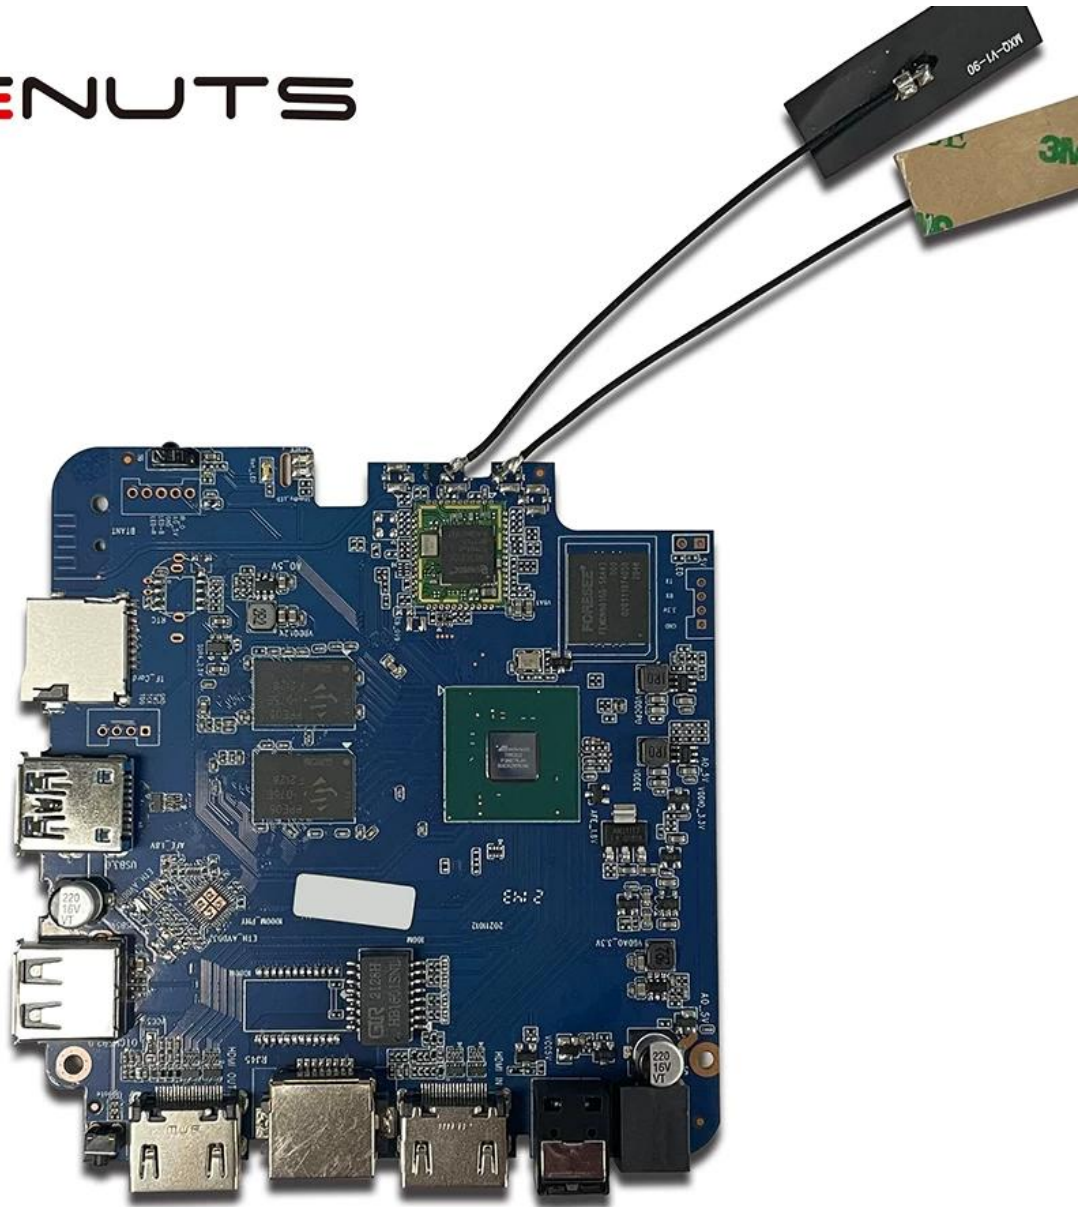

ONENUTS

Multi-core 32/64-bit CPU and 3D GPU with high performance	Powerful multimedia processing capability, supporting all mainstream video decoding including 8K/4K 10-bit AV1/H.265/VP9/AVS2	Supports all mainstream HDR standard including Dolby Vision, HDR10 and HLG	Unique Trulife picture quality enhancement engine, offering theater-like visual effect	Complete production-ready security solution, supporting secure boot, secure OS and mainstream DRMs
Ultra-high performance and ultra-low power consumption	Ultra-high SoC integration and rich peripheral interfaces	Complete IP license, including Dolby, DTS, etc.	Supports screen projection technology like DLNA, Miracast etc.	Provides mature turn-key solution for both split and AIO smart TV

The Amlogic T962E2 Chip is a game-changer in the realm of multimedia devices. Here's why it