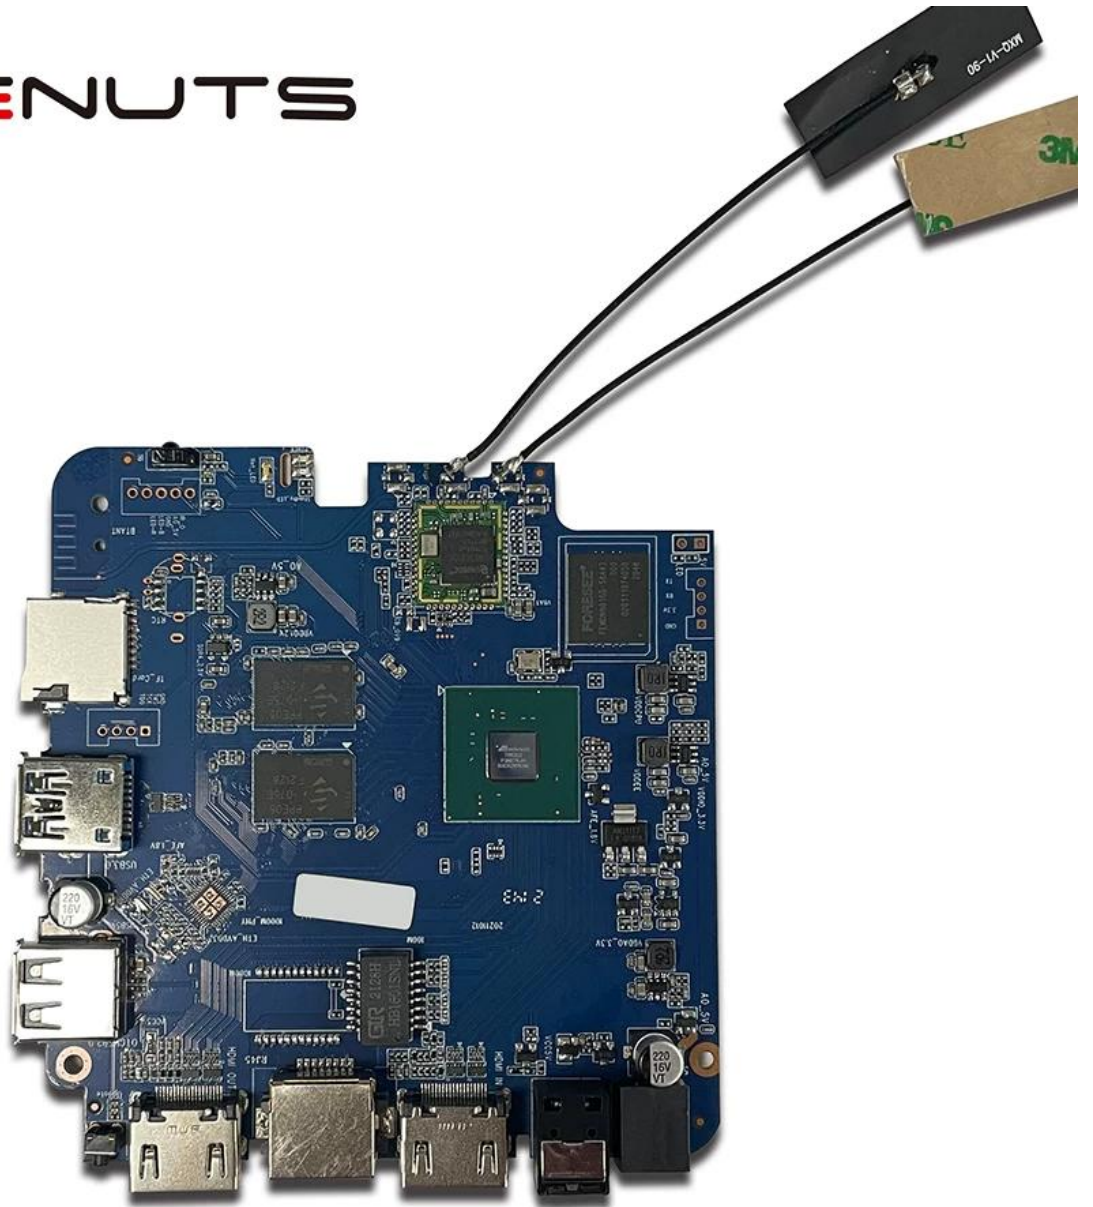

ONENUTS

Multi-core 32/64-bit CPU and 3D GPU with high performance	Powerful multimedia processing capability, supporting all mainstream video decoding including 8K/4K 10-bit AV1/H.265/VP9/AVS2	Supports all mainstream HDR standard including Dolby Vision, HDR10 and HLG	Unique Trulife picture quality enhancement engine, offering theater-like visual effect	Complete production-ready security solution, supporting secure boot, secure OS and mainstream DRMs
Ultra-high performance and ultra-low power consumption	Ultra-high SoC integration and rich peripheral interfaces	Complete IP license, including Dolby, DTS, etc.	Supports screen projection technology like DLNA, Miracast etc.	Provides mature turn-key solution for both split and AIO smart TV

Welcome to the future of home entertainment with our cutting-edge Android TV Box, designed to