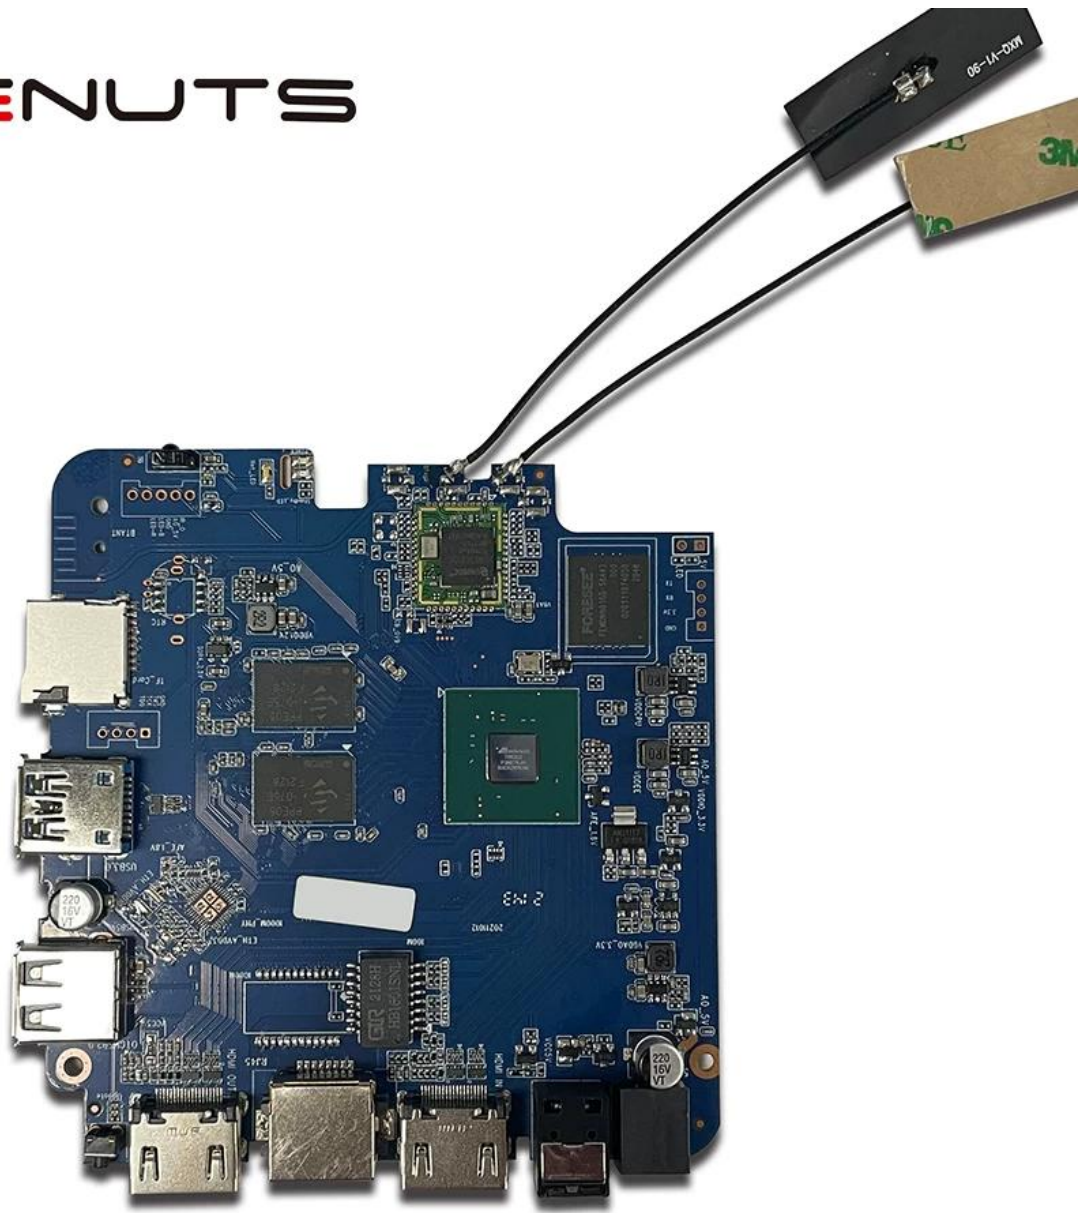

ONENUTS

Multi-core 32/64-bit CPU and 3D GPU with high performance	Powerful multimedia processing capability, supporting all mainstream video decoding including 8K/4K 10-bit AV1/H.265/VP9/AVS2	Supports all mainstream HDR standard including Dolby Vision, HDR10 and HLG	Unique Trulife picture quality enhancement engine, offering theater-like visual effect	Complete production-ready security solution, supporting secure boot, secure OS and mainstream DRMs
Ultra-high performance and ultra-low power consumption	Ultra-high SoC integration and rich peripheral interfaces	Complete IP license, including Dolby, DTS, etc.	Supports screen projection technology like DLNA, Miracast etc.	Provides mature turn-key solution for both split and AIO smart TV

Our feature-packed Android TV Box with video recording and HDMI input is designed to elevate