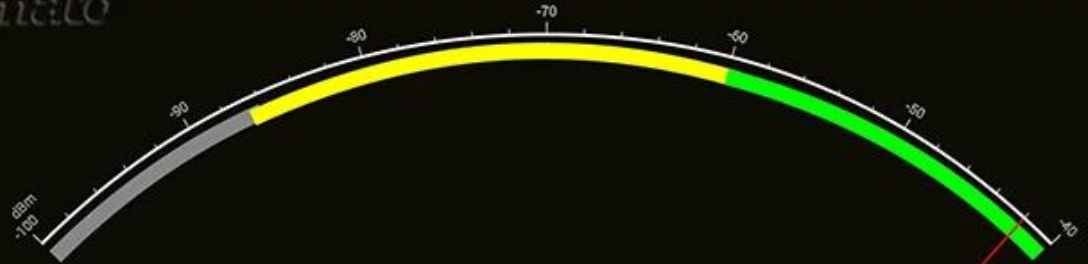

Tomato

Tomato
b8:55:10:8a:40:cc

Sound OFF

渣打银行个人贷款官方网站

Root Checker

Status: Rooted
Id: uid=0(root) gid=0(root)
Superuser: Not found
Busybox: /system/xbin/busybox
Su Location: /system/xbin/su
Sudo Location: Not found
Environment Vars.: /sbin/
/vendor/bin/
/system/sbin/
/system/bin/
/system/xbin/

Cortex ARM Cortex-A9 1.99 GHz	
Intelligent Processors by ARM	
CPU Architecture	ARM Cortex-A9
Cores	4
Revision	r4p1
Clock Speed	24 MHz - 1.99 GHz
Core 0	408 MHz
Core 1	stopped
Core 2	816 MHz
Core 3	stopped
CPU Load	12 %
GPU Vendor	ARM
GPU Renderer	Mali-450 MP

Tomato