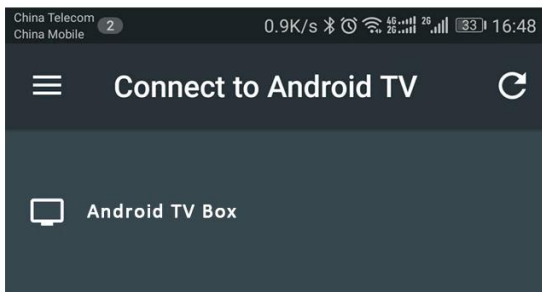

Say it to search it

TV is listening, all you have to do is ask. Speak into the voice remote control, the TV Box will search for what you want. Simply press and hold the Voice control key to activate voice function, when you see the "Try saying." on the screen, speak into the Microphone, for example
"The latest action movies",
"Today's weather",
"The latest celebrity news",
etc..
You will get what you want.

Android TV Remote Control

1. Download and install "Android TV Remote Control" app from play store of android phone or tablet PC

2. Find and click device "Android TV Box"

3. Pairing phone or tablet PC with Android TV Box