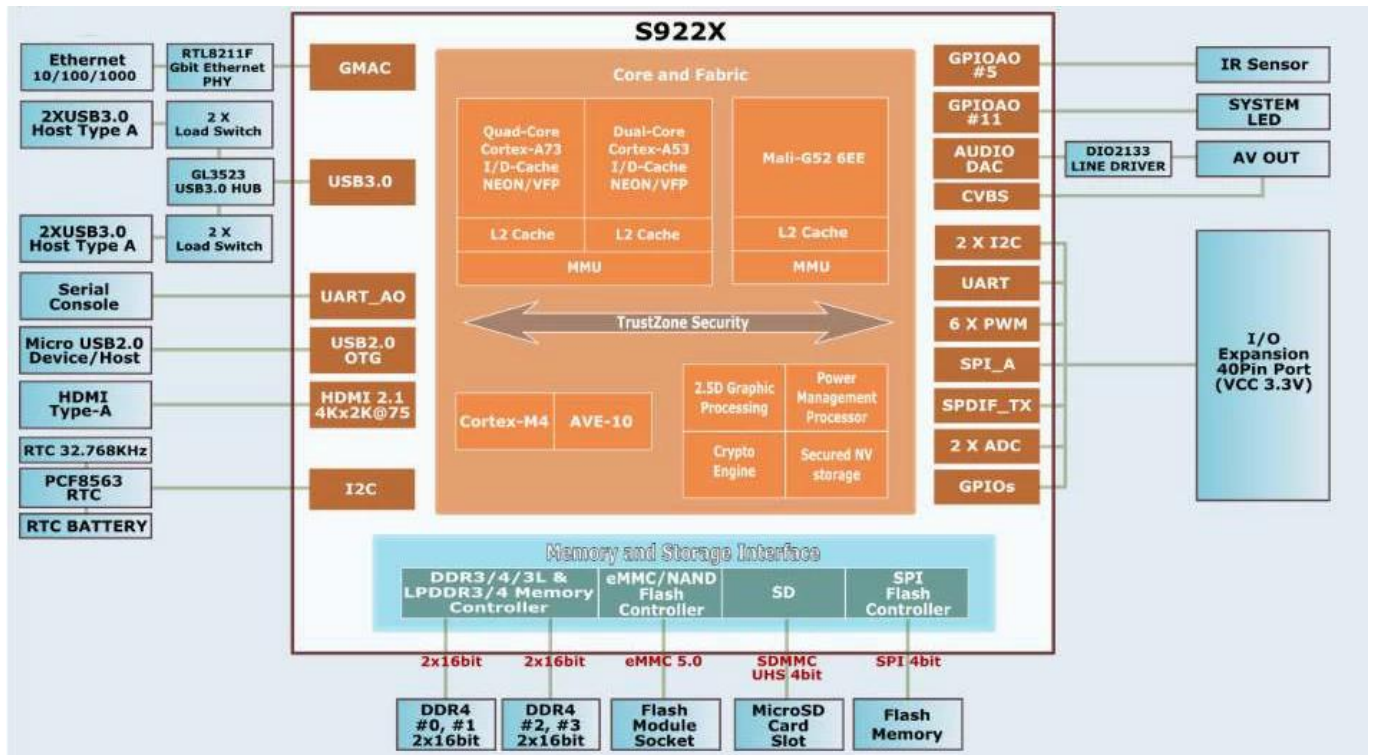

ONENUTS

Experience the pinnacle of entertainment with the Best Android TV Box Amlogic S922X Quad Core ARM. Engineered to deliver exceptional performance and versatility, this state-of-the-art device brings your favorite content to life in stunning detail.

Powerful Performance: At the heart of the TV box is the Amlogic S922X Quad Core ARM processor, delivering blazing-fast speeds and smooth multitasking. Whether you're streaming movies, playing games, or browsing the web, this powerful processor ensures a seamless and responsive experience.