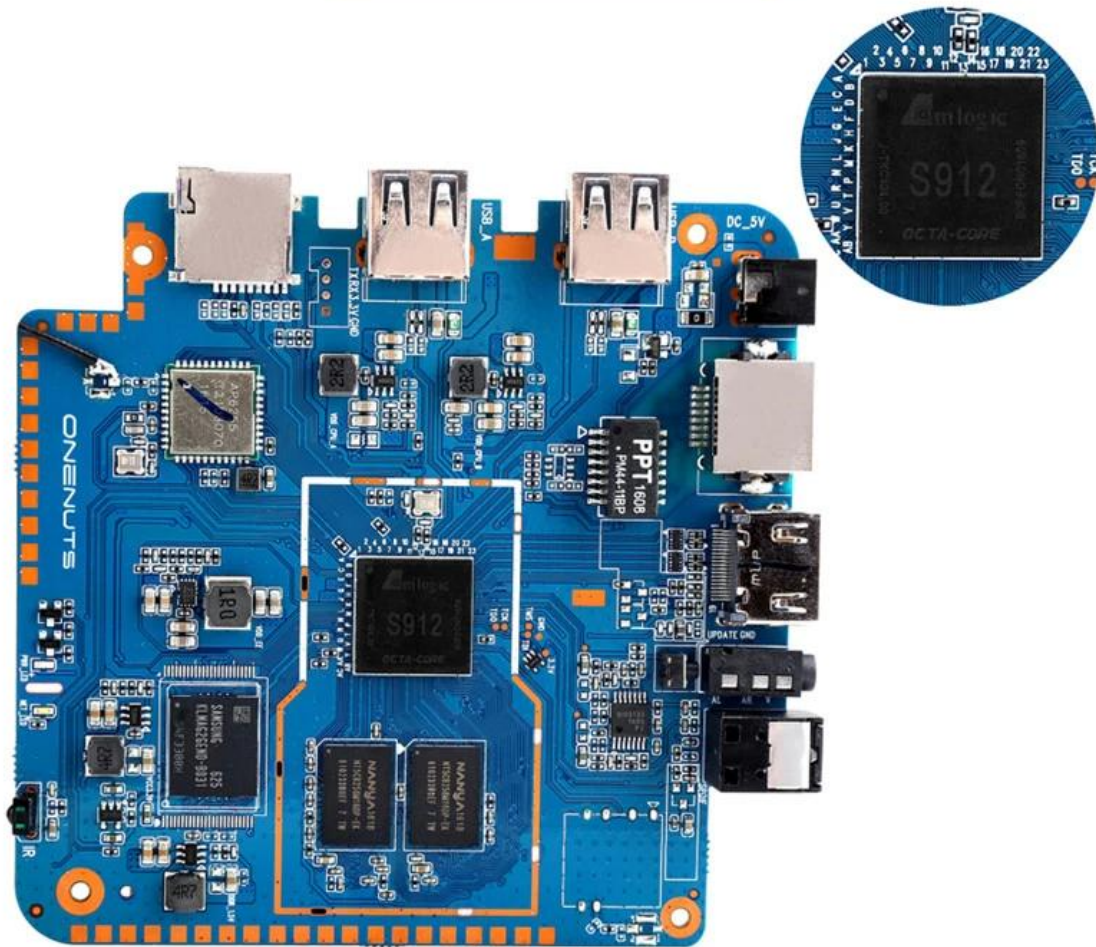

With Bluetooth headphone, enjoy your happy private world.

Young Look

Model No.	ONENUTS Nut 1
CPU	Amllogic S912 octa-core ARM Cortex A53 processor @ up to 2.0GHz
GPU	ARM Mail-T820MP3 GPU up to 750MHz(DVFS)
ROM	2GB DDR3
Internal Storage	16GB eMMC flash and SD slot up to 32GB
Video Docoder	VP9-10/H.265 up to 4Kx2K@60fps
HDMI	HDMI 2.0a up to 4K @ 60Hz with CEC and HDR support, and AV port

OTA Update

Support background auto upgrade and offer you the newest experience.

Product structure

What is in the box?

Portable & Environmental EVA Bag

Motherboard Show

Our Full HD Android TV Box, developed by a top Android Smart TV Box manufacturer, redefines your entertainment experience with its advanced features and cutting-edge technology. Designed to deliver superior performance and immersive visuals, this device offers a premium viewing experience that surpasses expectations.