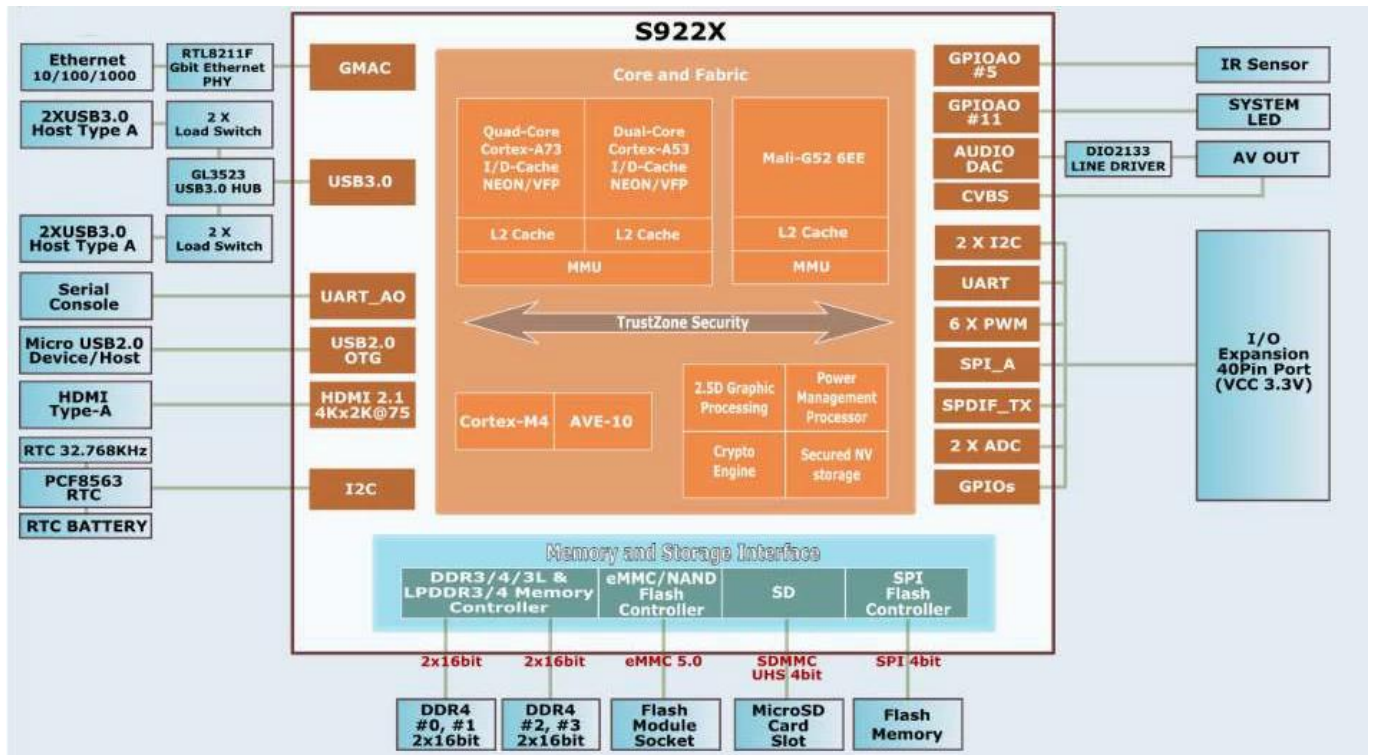

ONENUTS

Elevate your home entertainment with our Amlogic S922X Android 9.0 [Smart TV Box](#). Powered by a Quad-Core processor, this feature-rich device delivers a seamless and immersive viewing experience. Explore a world of content, stream your favorite shows, and enjoy the convenience of Android 9.0. The IPTV Set-Top Box ensures smooth performance and versatility, making it the perfect addition to your home entertainment setup. Upgrade to the Amlogic S922X for quad-core power, smart functionality, and a new level of viewing pleasure. Transform your TV into a hub of entertainment with this advanced Smart TV Box.