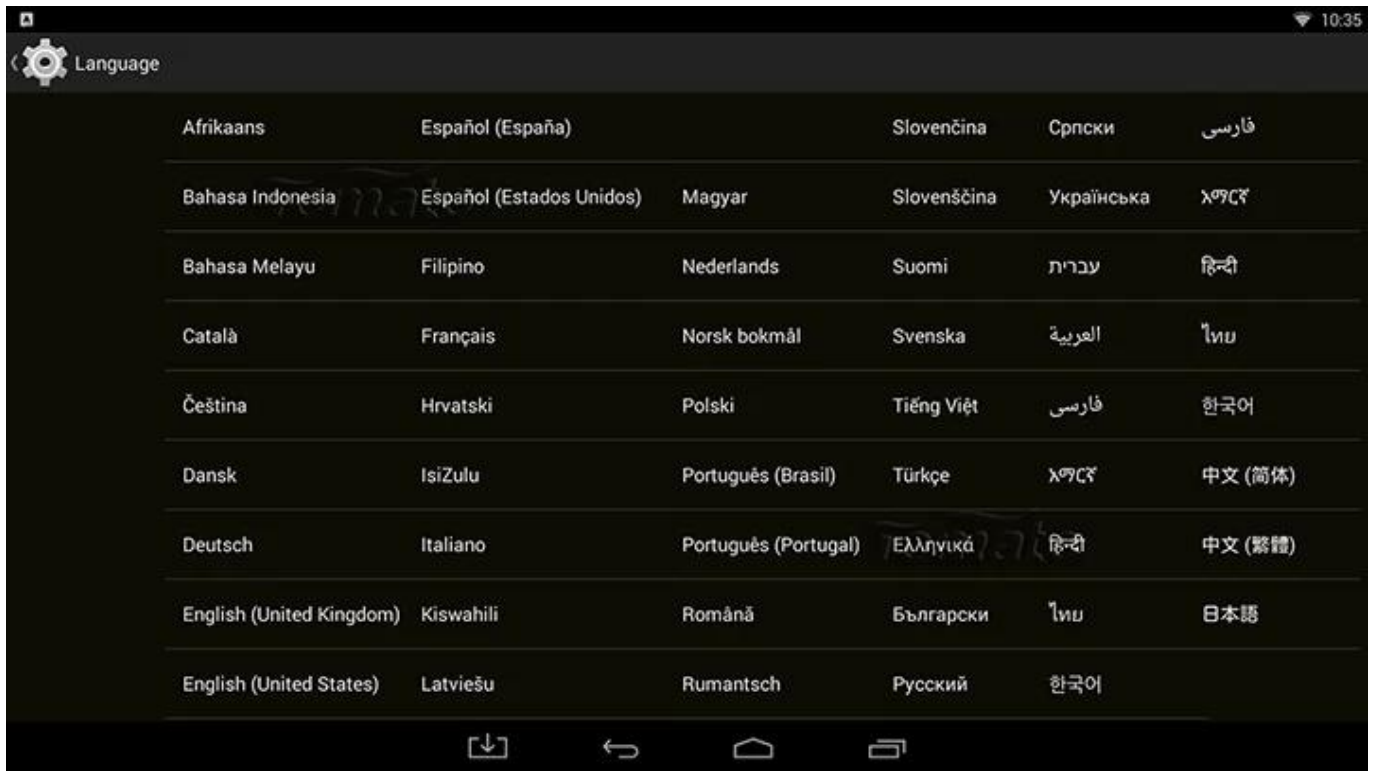

Step into the future of home entertainment with the Amlogic S805 Quad-Core, crowned as the Best [Android TV Box](#). Immerse yourself in superior visuals, seamless streaming, and a feature-rich Android TV experience. Elevate your home entertainment setup with this powerful device. Whether for movies, games, or productivity, this Android TV Box delivers exceptional performance. Order now to unlock a new era of entertainment and redefine the way you experience TV.