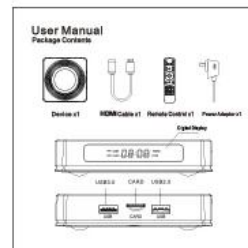

# Various Interfaces

Various interfaces such as HDMI, LAN, USB, etc. which bring you a smart and colorful enjoyment.

## Package Contents

Power Supply\*1

HD data cable\*1

User Manual\*1

Remote Control\*1

Immerse yourself in the ultimate entertainment experience with our Amlogic S905X4 Quad-Core Android 11 TV Box. Dual WiFi ensures seamless connectivity, while HD and 8K capabilities deliver stunning visuals. Upgrade to the latest in TV box technology, unlocking a world of streaming, gaming, and more. Elevate your home entertainment setup with this cutting-edge device. Order the Amlogic S905X4 [TV Box](#) now for a revolutionized viewing experience that exceeds expectations.