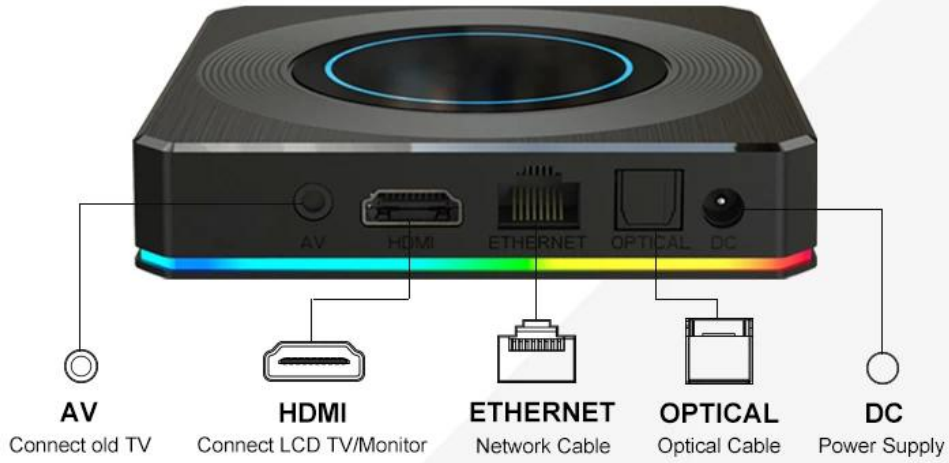

# Various Interfaces

Various interfaces such as HDMI, LAN, USB, etc. which bring you a smart and colorful enjoyment.

## Package Contents

Power Supply\*1

HD data cable\*1

User Manual\*1

Remote Control\*1

Immerse yourself in the ultimate entertainment experience with our Amlogic S905X4 Quad-Core Android 11 TV Box. Dual WiFi ensures seamless connectivity, while HD and 8K capabilities deliver stunning visuals. Upgrade to the latest in TV box technology, unlocking a world of streaming, gaming, and more. Elevate your home entertainment setup with this cutting-edge device. Order the Amlogic S905X4 [TV Box](#) now for a revolutionized viewing experience that exceeds expectations.