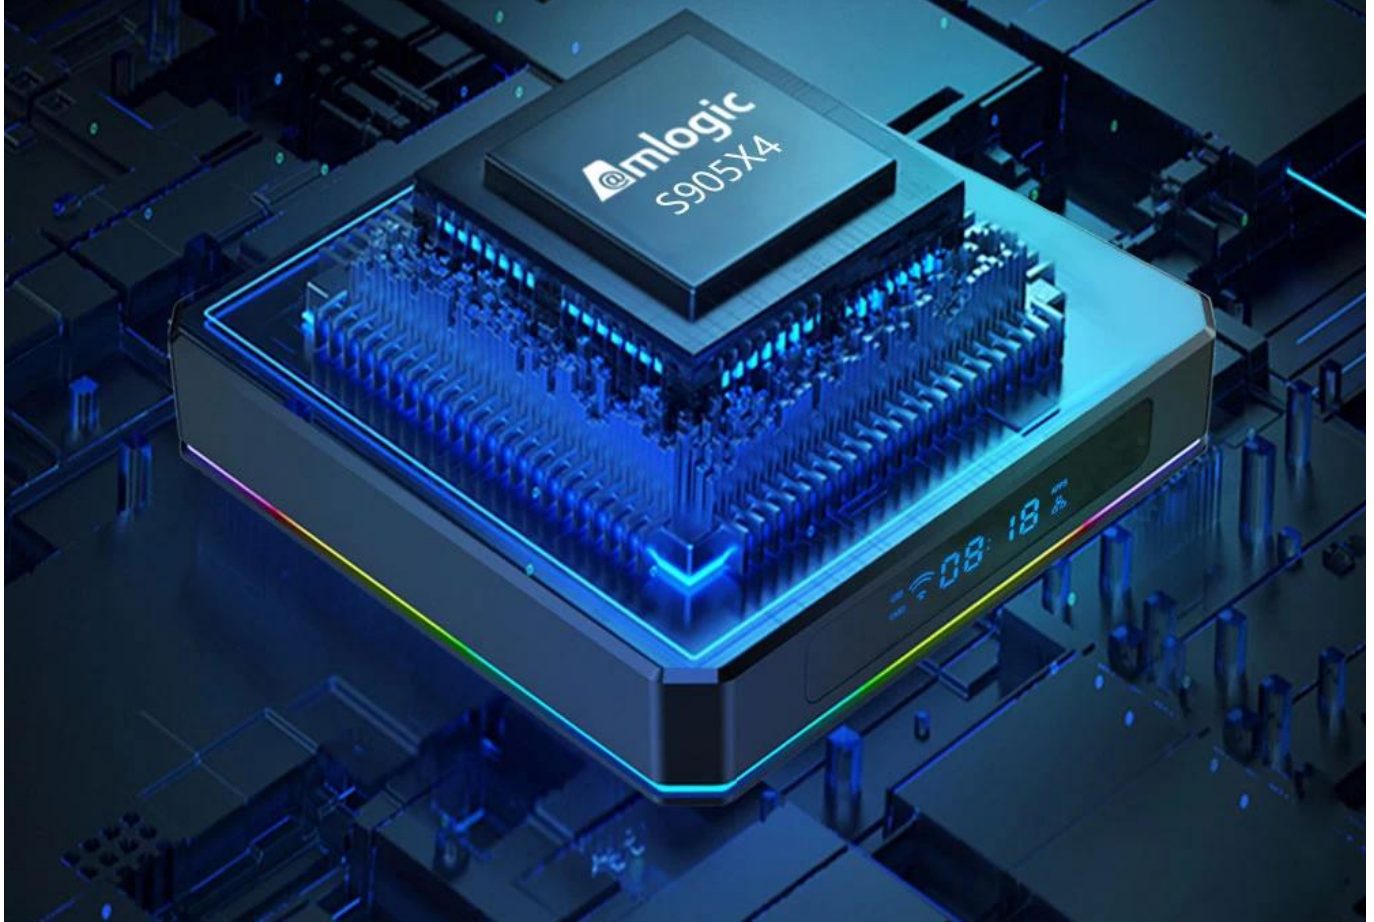

2.4G/5G  
802.11ac

BT

4.1

# Amlogic Quad-core 64 bit

The S905X4 chipset is an advanced application processor with AV1 video codec, secured 4K video codec engine and HDR image processing functions.