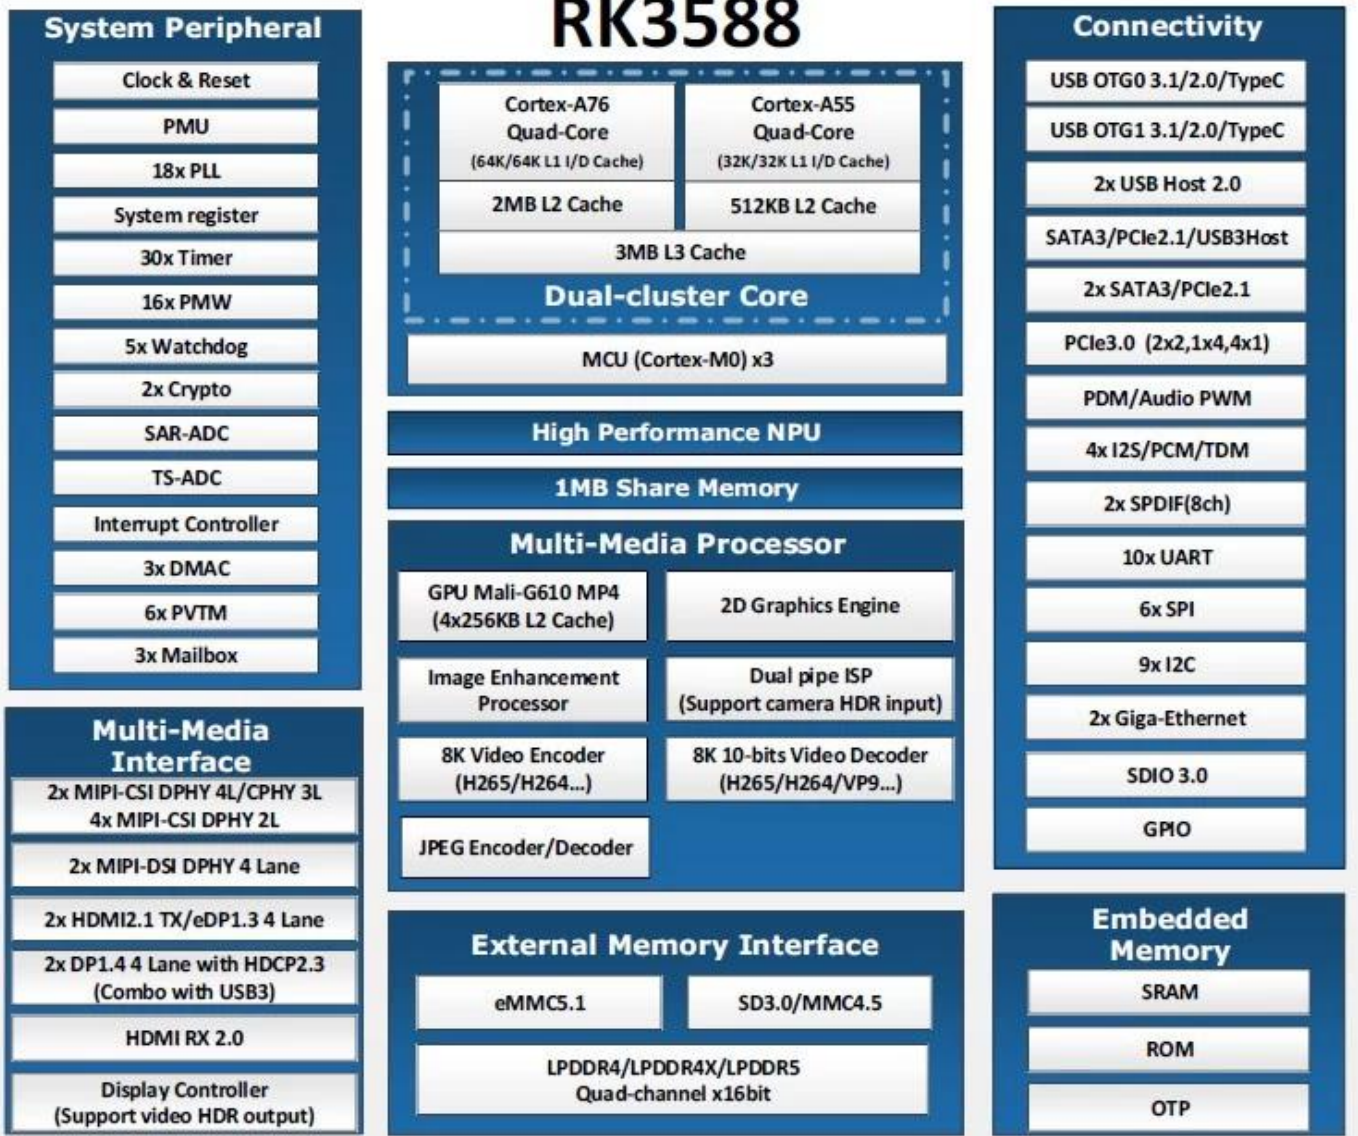

Explore RK3588 Octa-Core Android TV Box

Rockchip
RK3588
A high performance, low power AIoT processor

The graphic features the Rockchip logo in white on a dark blue background with circuit-like patterns. To the right, a stylized blue and yellow chip is labeled 'RK3588'.

Typical Application Diagram – AIoT

Explore RK3588 Octa-Core Android TV Box

Product Description

Discover a new realm of entertainment with our RK3588 Octa-Core Android TV Box. This cutting-edge device redefines home theater, delivering unparalleled performance and an immersive viewing experience. Unleash the power of 8K resolution, Wi-Fi 6E connectivity, and AIoT applications for a seamless and intelligent entertainment ecosystem.