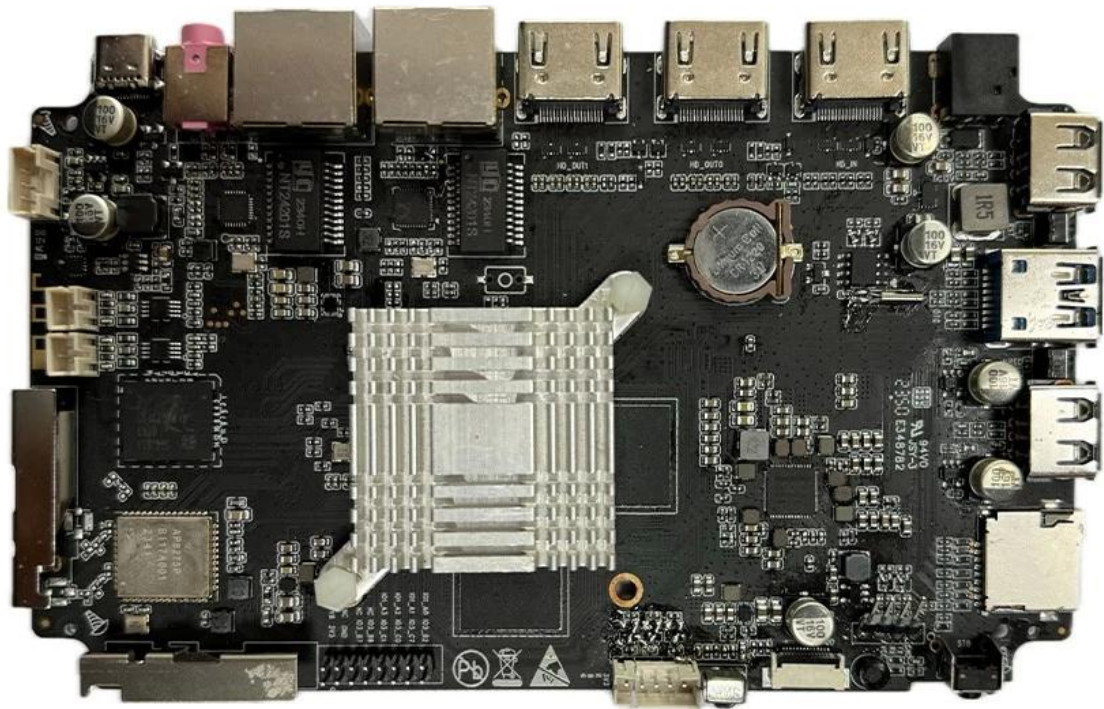

Explore RK3588 Octa-Core Android TV Box

Rockchip
RK3588
A high performance, low power AIoT processor

The graphic features the Rockchip logo in white on a dark blue background with circuit-like patterns. To the right, a stylized blue and yellow chip is labeled 'RK3588'.

Typical Application Diagram – AIoT

Explore RK3588 Octa-Core Android TV Box

Product Description

Discover a new realm of entertainment with our RK3588 Octa-Core Android TV Box. This cutting-edge device redefines home theater, delivering unparalleled performance and an immersive viewing experience. Unleash the power of 8K resolution, Wi-Fi 6E connectivity, and AIoT applications for a seamless and intelligent entertainment ecosystem.

Product Features

1. **8K Brilliance:** Immerse yourself in stunning 8K visuals for an unparalleled viewing experience.
2. **Octa-Core Powerhouse:** The RK3588 processor ensures smooth multitasking and superior performance.
3. **Wi-Fi 6E Connectivity:** Enjoy ultra-fast and stable internet connections for seamless streaming and browsing.
4. **AIoT Integration:** Elevate your smart home with AIoT applications, connecting your devices intelligently.
5. **Future-Ready:** Stay ahead with a device designed for the future of entertainment and technology.

Unlock a world of possibilities with the RK3588 Octa-Core Android TV Box — where performance meets innovation.

Key Specifications

- Processor: RK3588 Octa-Core
- Resolution: 8K
- Connectivity: Wi-Fi 6E
- AIoT Support: Yes
- Future-Ready: Yes