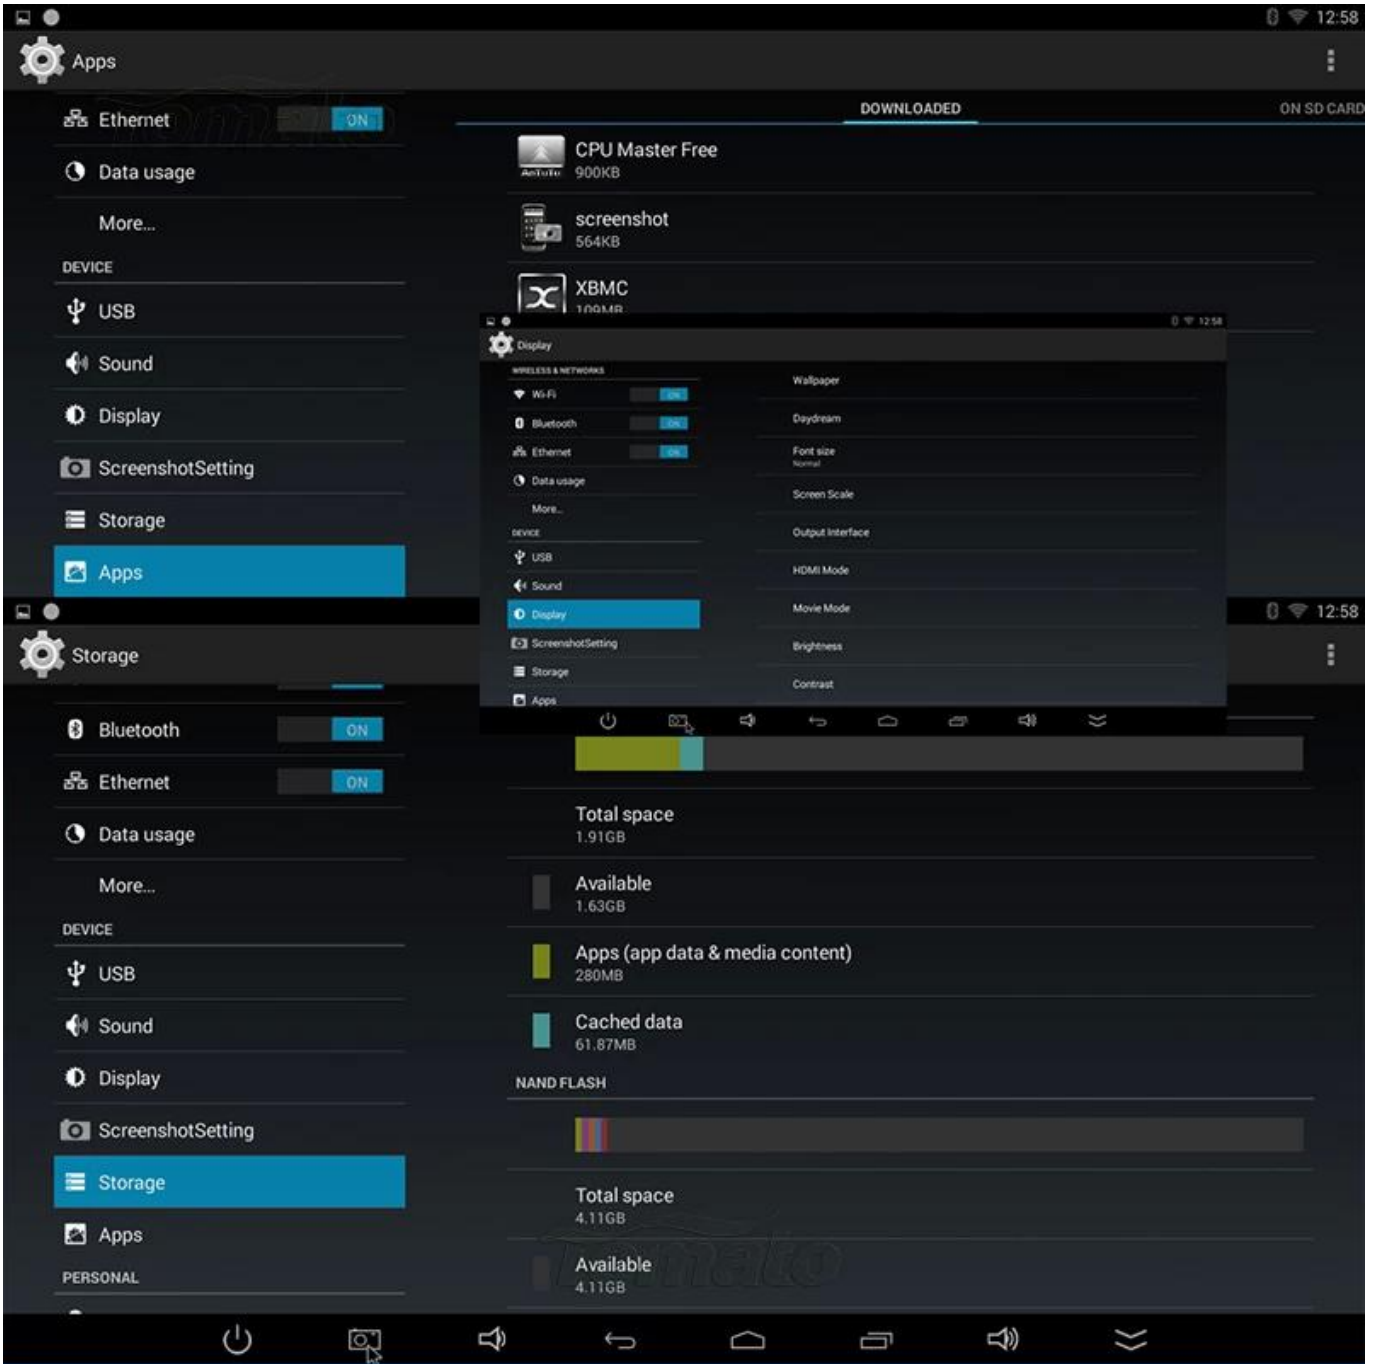

Picture Show

Google

APPS WIDGETS SHOP

ApkInstaller	Apps	Browser	Calculator	Calendar	Clock	Downloads	eHomeMediaC
Email	File Explorer	Gallery	Gmail	Google	Google Settings	Maps	Music
People	Play Store	Quickoffice	RKGameContr	Search	Settings	Video	Voice Search
WifiDisplay	XBMC						

Navigation bar with icons for power, home, back, and other system functions.

Google

APPS WIDGETS SHOP

ApkInstaller	Apps	Browser	Calculator	Calendar	Clock	Downloads	eHomeMediaC
Email	File Explorer	Gallery	Gmail	Google	Google Settings	Maps	Music
People	Play Store	Quickoffice	RKGameContr	Search	Settings	Video	Voice Search
WifiDisplay	XBMC						

Navigation bar with icons for power, home, back, and other system functions.

Language & input

PERSONAL

- Location
- Security
- Language & input**
- Backup & reset

ACCOUNTS

- Add account

SYSTEM

- Date & time
- Accessibility
- Printing
- Developer options