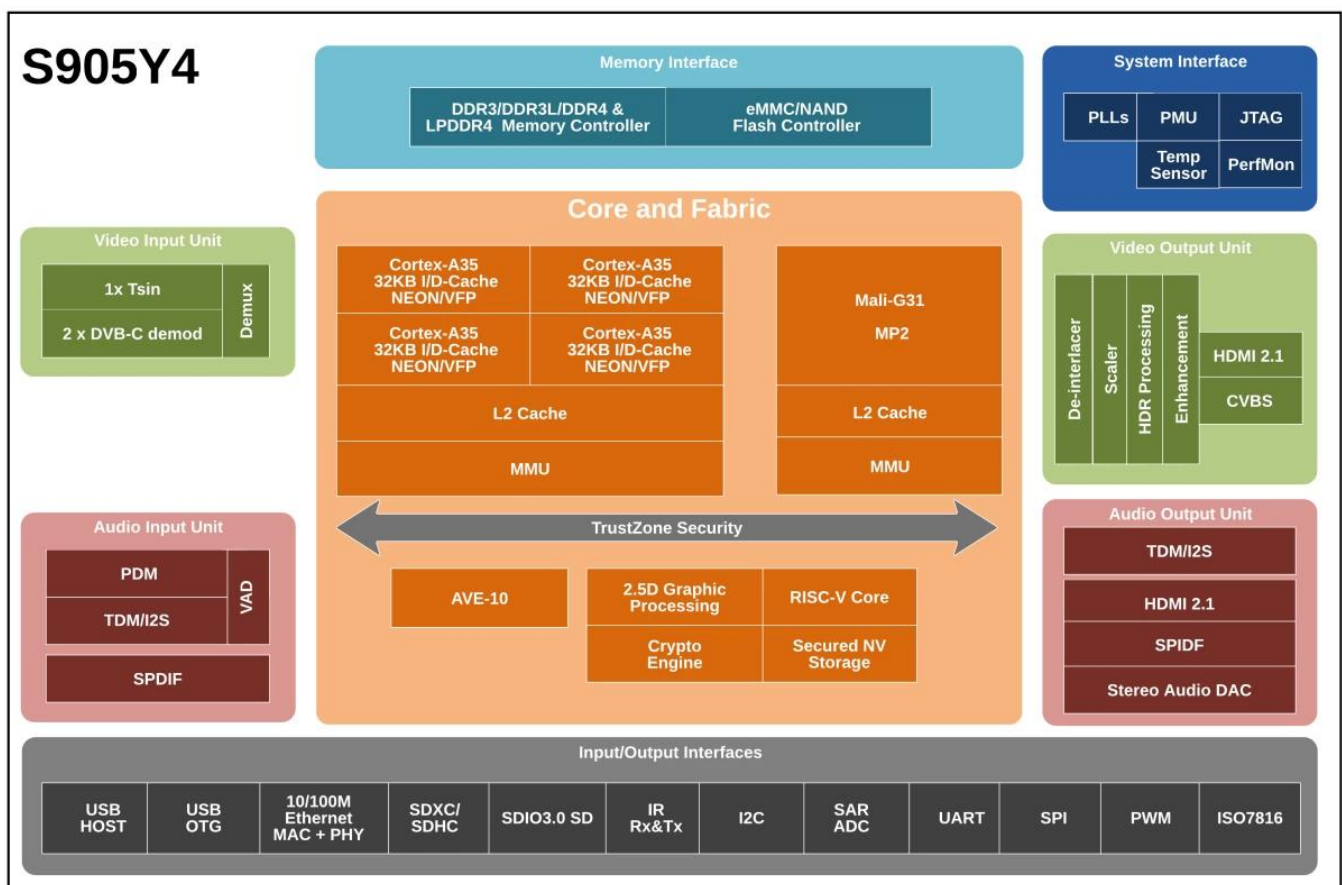

Amlogic S905Y4 chipset chooses low-power A35 CPU cores instead of keeping Cortex-A55 cores, which consumes up to 32% less battery power in achieving the same performance as Cortex-A55 cores.

Amlogic S905Y4 SoC appears to be manufactured in 12 nm for power consumption and thermals, features four ARM Cortex-A35 CPU cores up to 1.8 GHz. It has native connections for HDMI 2.1 up to 4K@120fps or 8K, USB 3.0 support, internal storage up to eMMC, Ethernet 10/100 and audio capability up to 8 channels of audio input and output.

CPU

Amlogic S905Y4 SoC Quad Core has four ARM Cortex-A35 cores, is capable of reaching 2 GHz.

GPU

In the graphics section have the Mali-G31 MP2 GPU with a maximum speed of 650Mhz and performance up to 1.3 Gpix/s per core = 2.6Gpix/s (0.65 Gpix the Mali-450). It has support for OpenGL ES 3.2 and Vulkan 1.2. It also have support OpenCL 2.0 FP, Render Script, support L2 Cache up to 512MB and bus AMBA 4 ACE-LITE.

### VPU

For the video, it support codecs h.265, VP9 and the new AV1 codec, compatible with HDR formats and support for REC709 / BT2020 profiles. This system allows us to take video up to UHD 4K@120fps or 8K resolutions without problems thanks to its HDMI 2.1 video output that theoretically can be compatible with automatic refresh synchronization, but this will depend on the implementation in the firmware and the technology of our TV.

### Android system

The system Android 11 (API 30), the kernel that controls the system is the kernel 5.4.86

Welcome to a new era of entertainment with our Full HD Android TV Box and Android IPTV Box, tailored for users in China. Let's delve into the features and benefits that make these devices essential for your home entertainment setup.