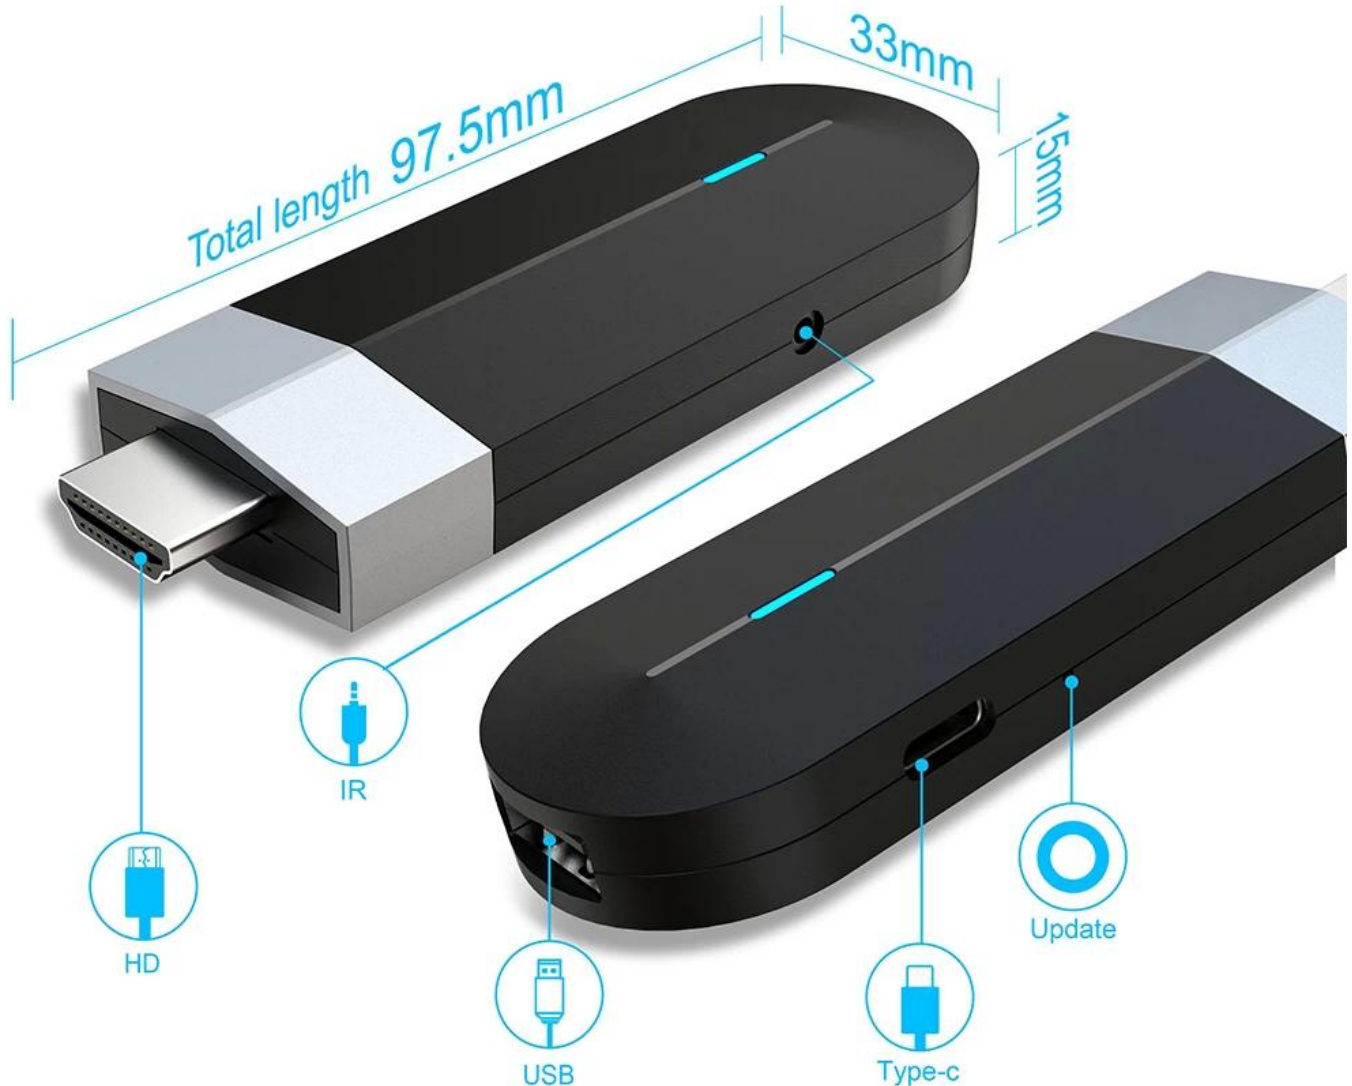

# Interface & Dimension

Convenient, fast, rechargeable and data transmission type-C of the interface

The Amlogic S905Y4 SoC is a Quad Core with ARM Cortex-A35 cores that integrates a Mali-G31 MP2 GPU for graphics. On the video side, it supports native decoding of H.265, VP9 and AV1 video with 4K@120fps support up to 8K and basic HDR.