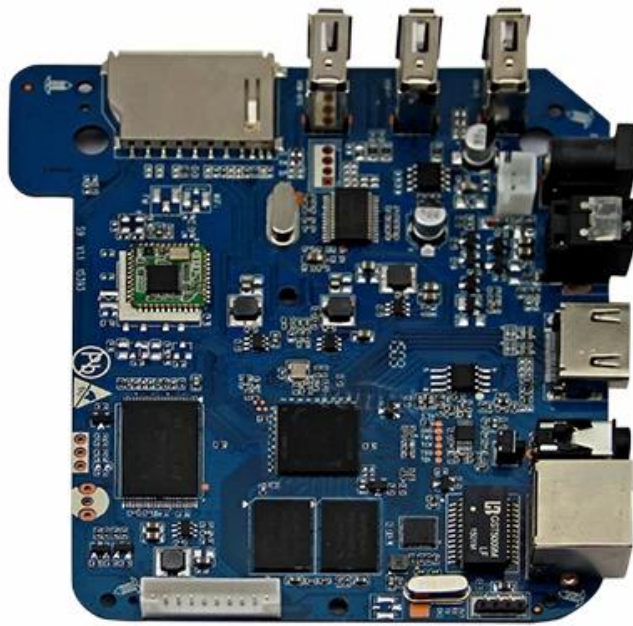

Google Android 5.1 TV Box Chipset S905

Quad Core HDMI2.0 4K S9

S9

Amlogic S905 Quad Core S9

New! Amlogic S905 Quad Core ARM Cortex™-A53 CPU
up to 2.0 GHz, 1GB/8GB H.265 4K2K Android 5.1 TV Box!

S905

1GB
8GB

Picture Show

Indicator

USB*3

SD/MMC Card

ON/OFF Button DC Port RJ45 ETHERENT AV Port HDMI™ OPTICAL PortT

S905

64-Bit
Quad Core
Cortex A53

4K

H.265
@60fps

HDMI 2.0
HDCP 2.2

TSMC
28NM

DRM

64 bit CPU,

While maintaining the same power consumption, the computing power of CPU has also been greatly improved.

With 4K2K decoding capabilities,
it make 4K become the standard.