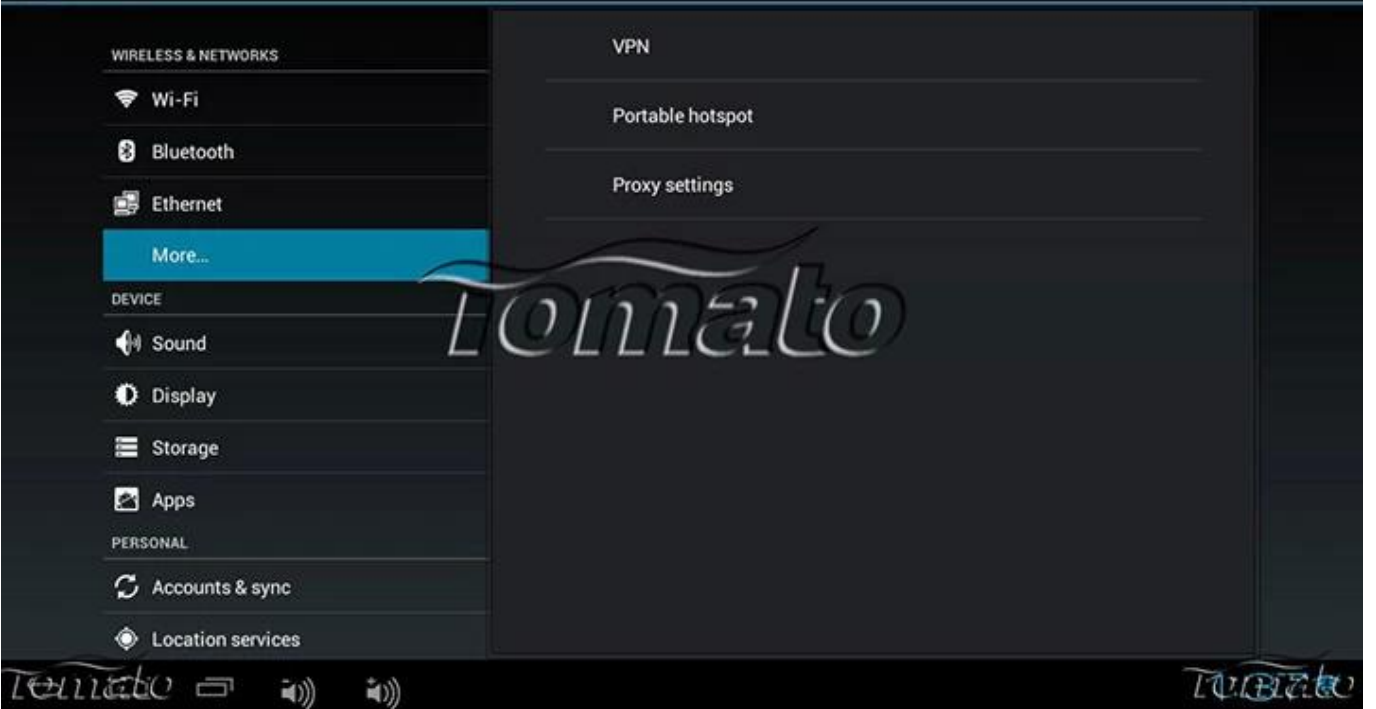

OOBE

PicturePlayer

Play Store

Popular Weeds

PPP-OC

screenshot

Search

Settings

Upgrade

Tomato

Tomato

WIRELESS & NETWORKS

- Wi-Fi
- Bluetooth
- Ethernet
- More...

DEVICE

- Sound
- Display
- Storage
- Apps

PERSONAL

- Accounts & sync
- Location services

Volumes

SYSTEM

Touch sounds

Digital audio output

PCM

RAW

Cancel