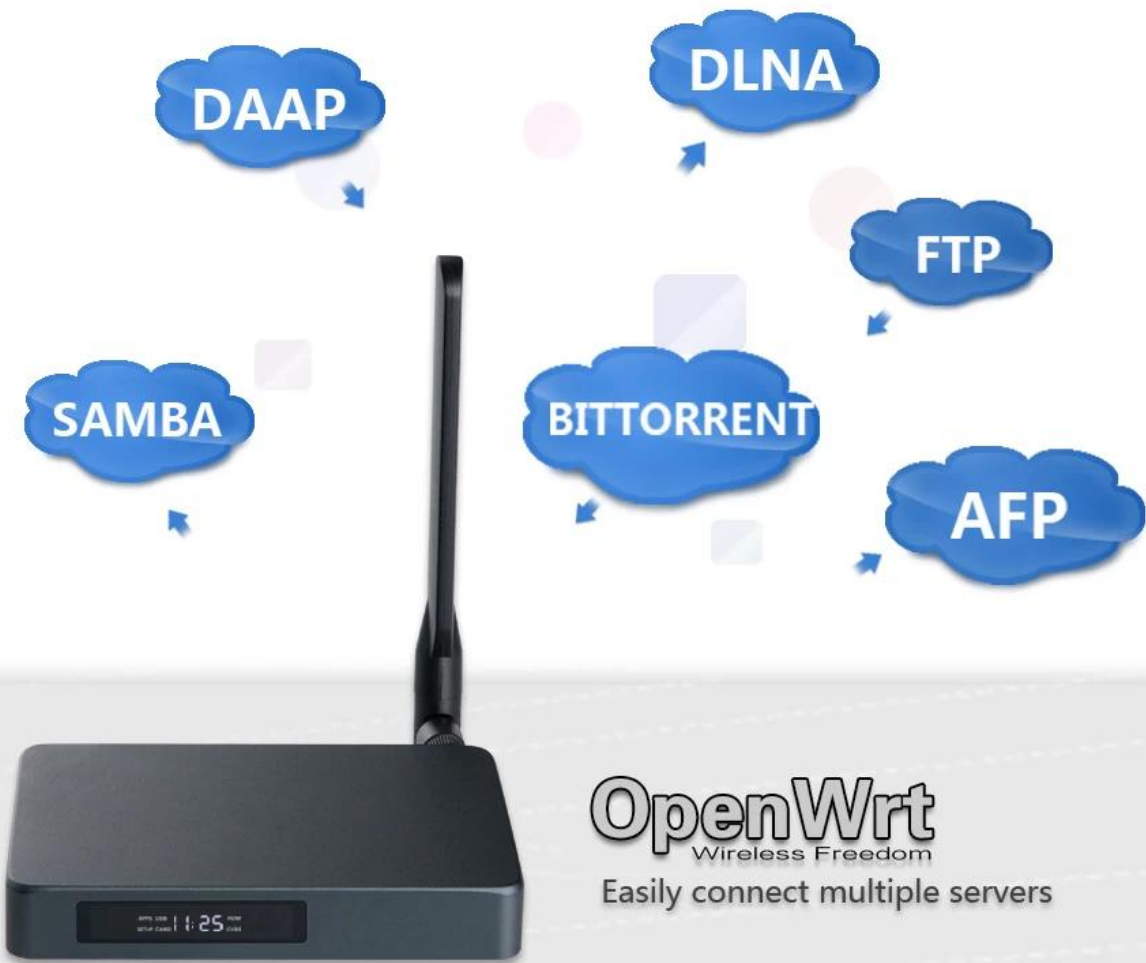

# Selecting a Sub Display in PIP Mode

Select APP "Setting" 01

Select "Start PIP" 02

Multiple windows display content

Copy and burn what you want

4.0  
Bluetooth®

Bluetooth 4.0 makes it easy to connect your keyboard, mouse, game console, and more

**SATA 3.0**

**4K** **3D** **DVR**  
ULTRA HD

Welcome to a new era of entertainment with our [Internet TV Box](#), designed to revolutionize your viewing experience. Here's why our product stands out:

**Exceptional Performance:** Powered by the advanced Realtek RTD1295 chipset, our TV Box delivers exceptional performance, ensuring smooth streaming, gaming, and media playback.