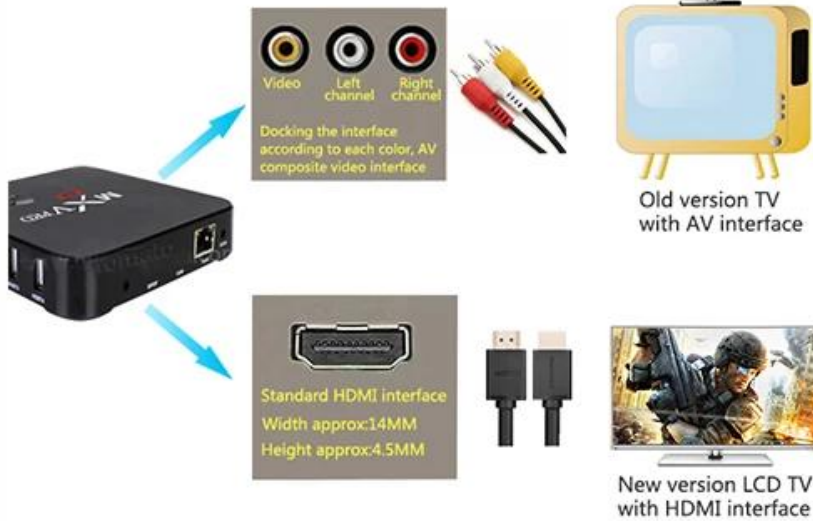

Full Quad core, 2GHz Ultra high frequency, More than 4 times Performance improvements

Breathtaking Visual Power

4K 1080i/p resolution is 4 times of full HD, so every detail of the screen is lucidity.

Bandwidth saving Lifting speed

H.265 hardware decoding can save 50% bandwidth resources;
Let you watch the 4K movie smoothly

Only two steps, Easy operation

Step 1: Connect to the TV

Step 2: Connect to the Internet

Discover the ultimate entertainment experience with our MXQ PRO Android TV Box. Explore the features and benefits that make this device a must-have for streaming media enthusiasts, tech-savvy users, and anyone seeking high-quality entertainment options.

Enhanced Entertainment Features Our MXQ PRO Android TV Box offers enhanced entertainment features, including Android 5.1.1, 64-bit processing power, and support for 4K*2K resolution. Dive into a world of seamless streaming, high-definition visuals, and immersive viewing.