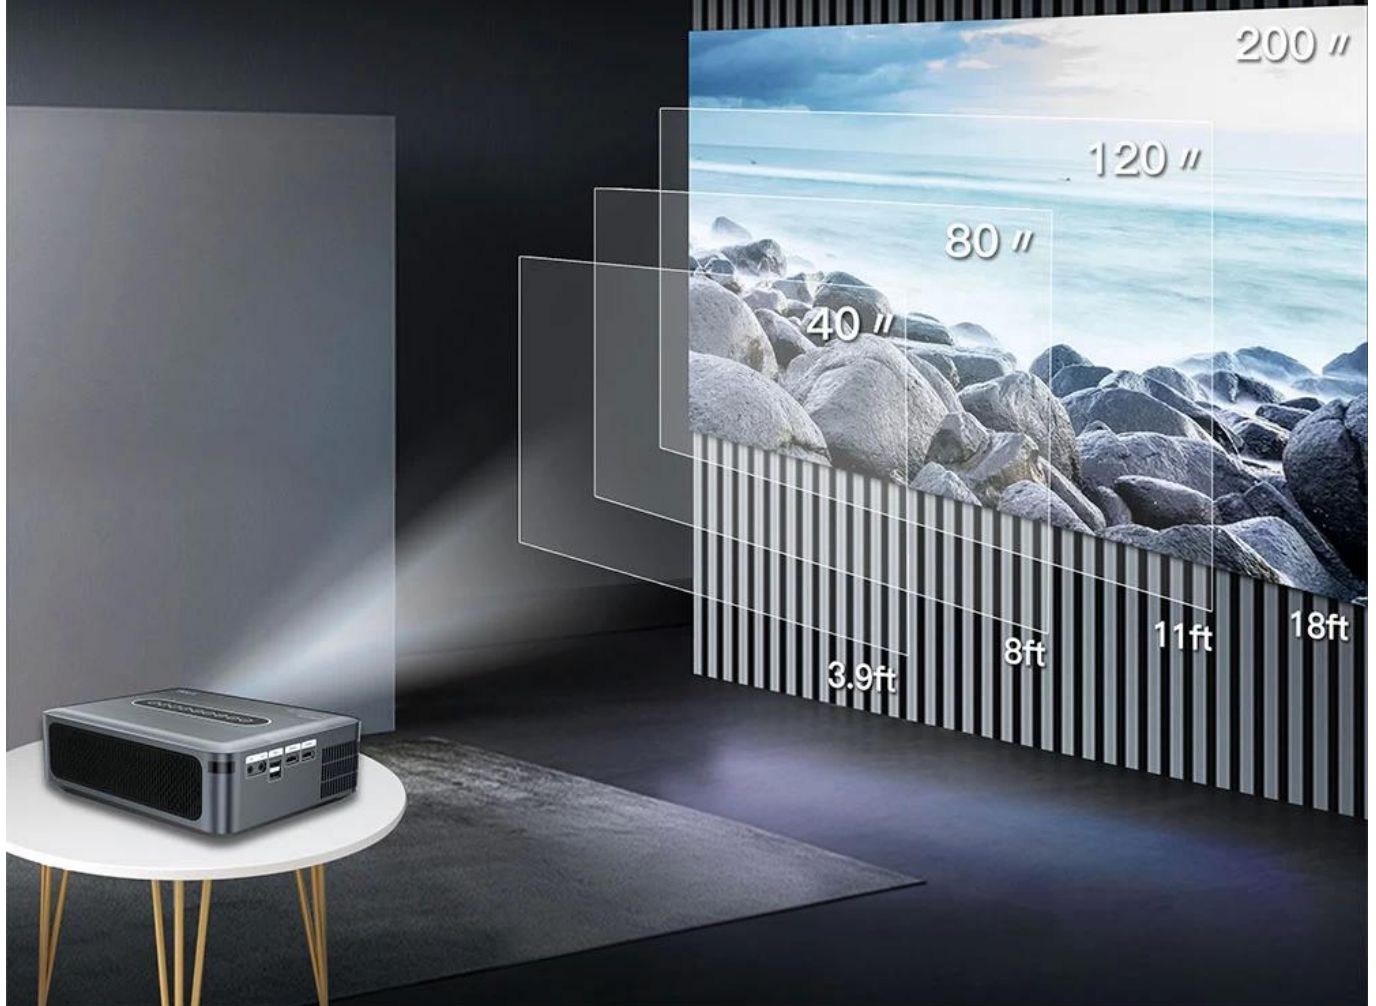

Large projection screen can be projected at close range

In 8ft distance it can project 80 inch 1080P HD large screen.
Make your living room like a private home theater!