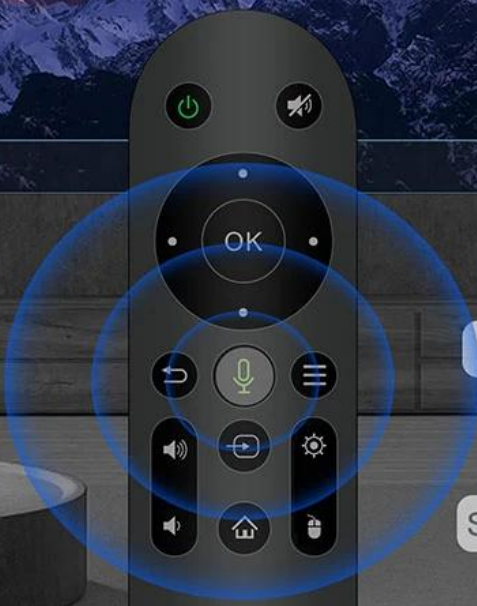

# Amlogic T972 Quad Core A55 Super Powerful CPU

8K  
Decoding

Android  
9.0

Anti-  
Aliasing

Image  
enhancement

Sharpening  
treatment

Image  
denoising

# Much easier to control by voice remote control

**UPGRADE  
FUNCTIONS**

Watching movies, listening music & audiobooks. Just speak out what you need to do.

The remote control can directly adjust the screen size and rotation angle, without moving the projector distance.